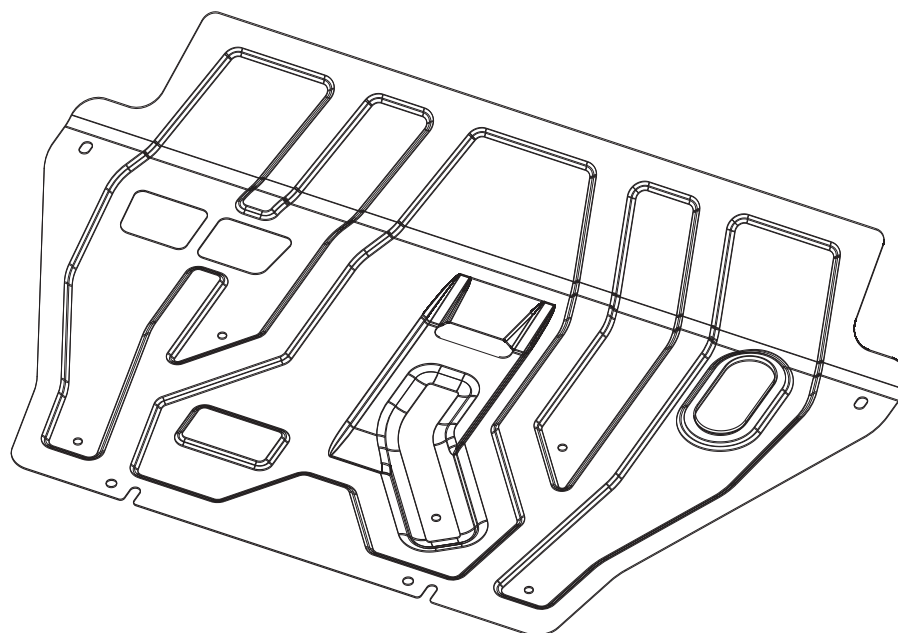

Installation instructions for PZ4AL-01897-00

TOYOTA RAV4, RAV4 SWD

Under Run Protective Shield

Model Year	2010
Vehicle Code	ZSA3*L-BW***W; ALA3*L-BW***W; ACA30L-AW**KW; ZSA3 * L - * W * * PW ; ACA33L - ANPGKW
Part Number	PZ4AL- 01897- 00
 Weight	6.0Kg
 Installation Time	30min
Manual reference number	

A

PZ4AL- 01897- 00

B1

2 x M 10x20

B2

2 x M 10x100

C

4 x Ø10

D

x2 SD3003

E

x2 SD20007

F

x 1

1**2**

3