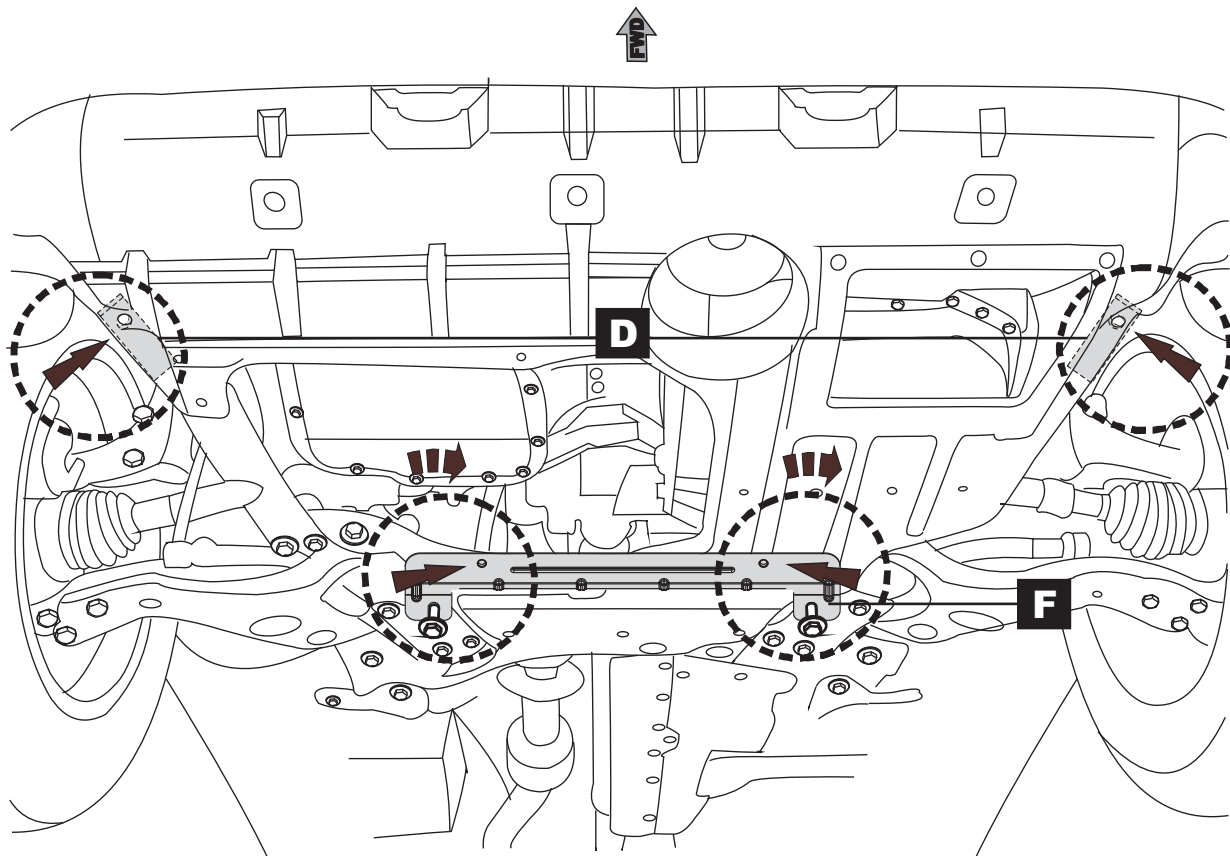

Installation instructions for PZ4AL-01897-00

TOYOTA RAV4, RAV4 SWD

Under Run Protective Shield

Model Year	2010
Vehicle Code	ZSA3*L-BW***W; ALA3*L-BW***W; ACA30L-AW**KW; ZSA3 * L - * W * * PW ; ACA33L - ANPGKW
Part Number	PZ4AL- 01897- 00
 Weight	6.0Kg
 Installation Time	30min
Manual reference number	

D

x2 SD3003

E

x2 SD20007

F

x 1

1**2**

3