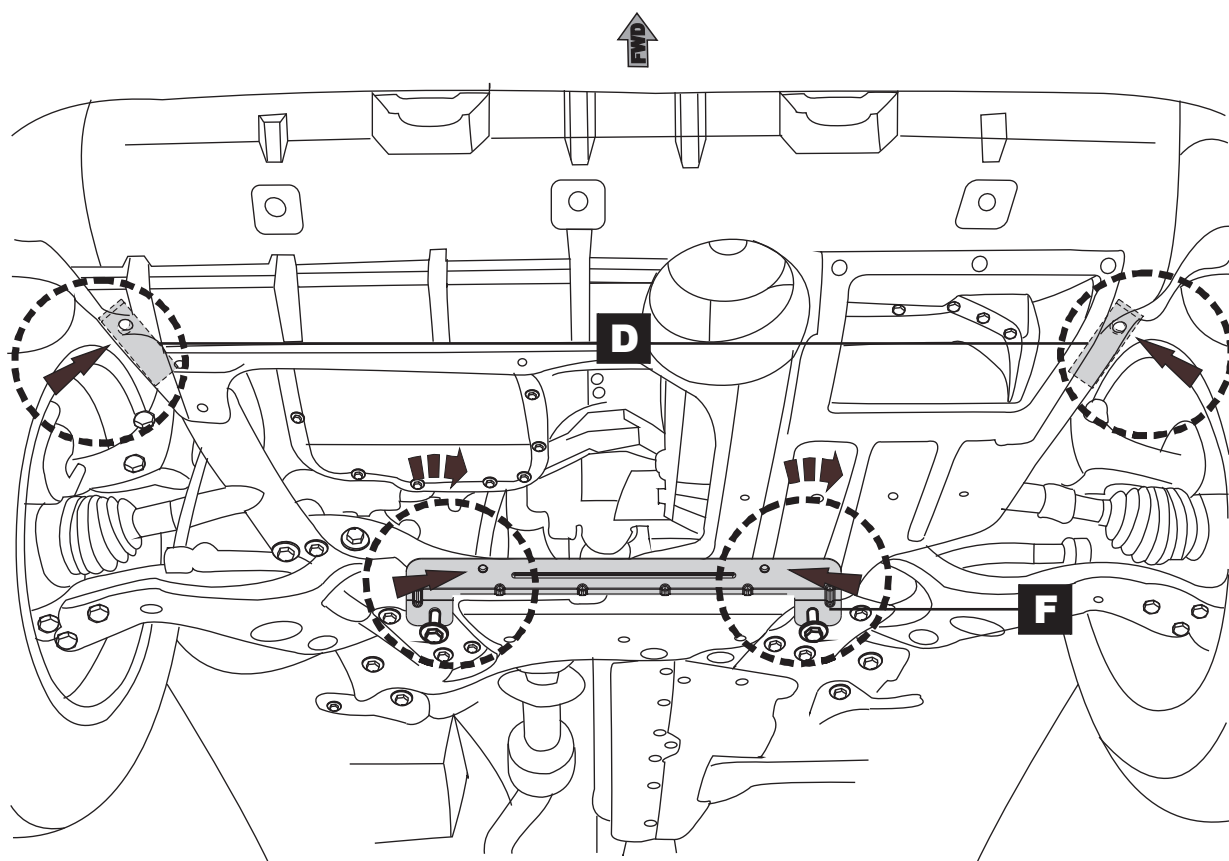

## TOYOTA RAV 4

Under Run Protective Shield

Model Year	2010
Vehicle Code	ZSA3*L-BW***W; ALA3*L-BW***W
Part Number	PZ4AL- 01814- 00
 Weight	13.16Kg
 Installation Time	30min
Manual reference number	AIM 002 010-0

**D**

x2 SD3003

**E**

x2 SD20007

**F**

x 1

**1****2**

**3**

**4**