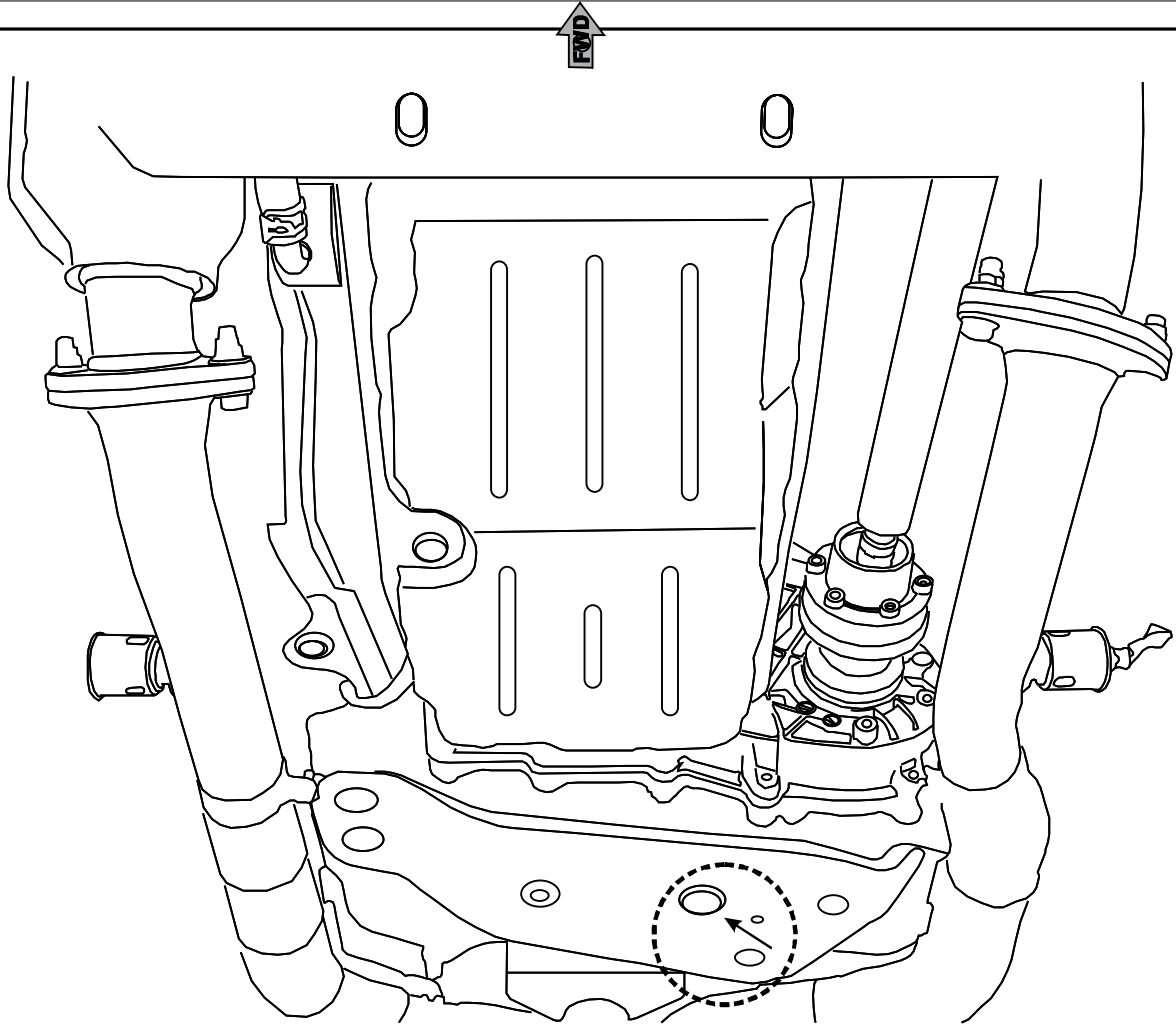

4x Ø 10

**d**

1x

Part number:  
PZ4AL-01904-00

Issue:  
0

Date:  
28/12/10

Page:  
2/4

**1**