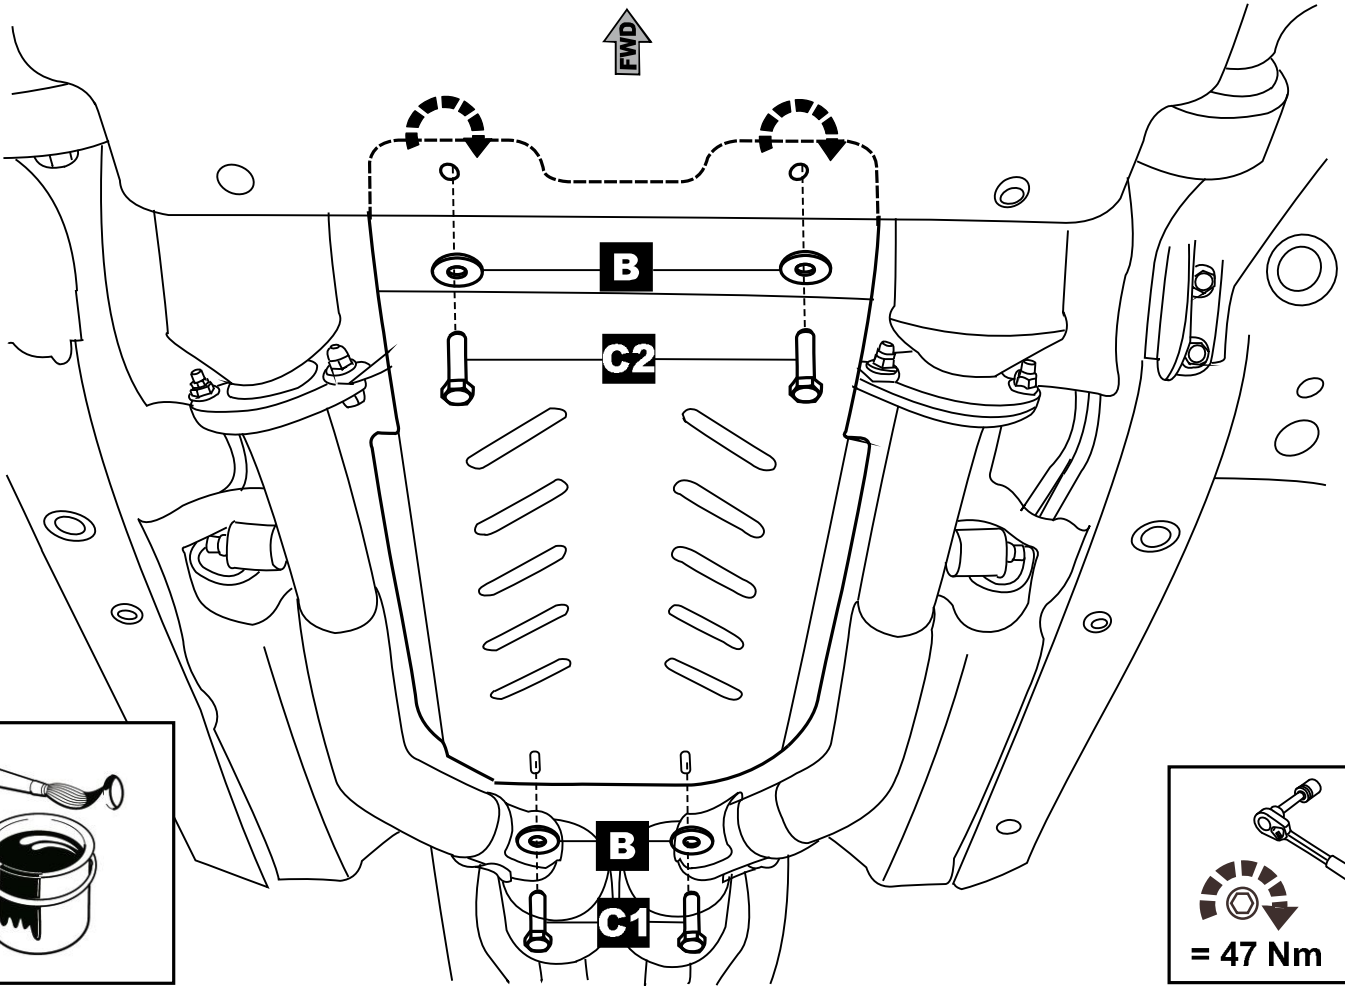

5

FWD ↑

= 47 Nm