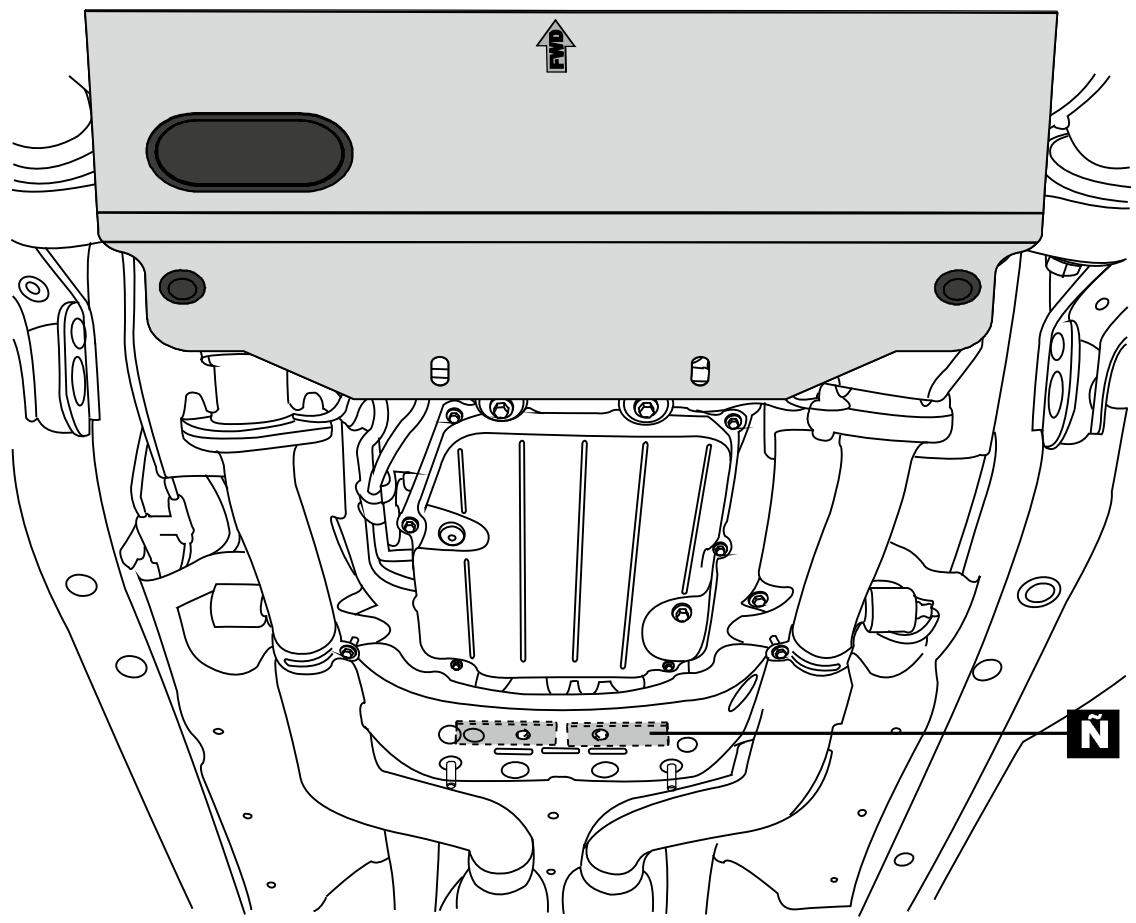

2 x Ø10

Part number:
PZ4AL - 01403 - 00

Issue:
0

Date:
16/08/10

Manual reference number:
AIM 002 051-0

Page:
2/4

1

2