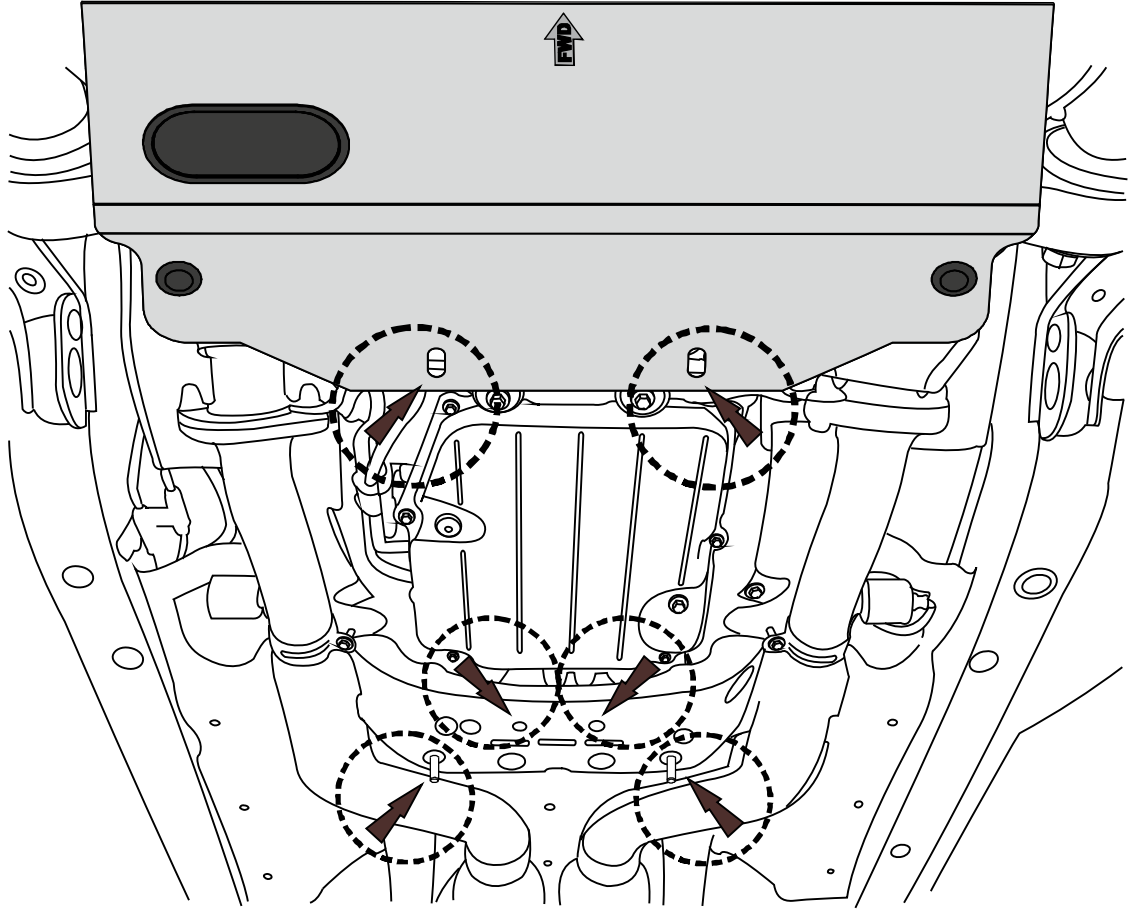

2 x Ø10

Part number:
PZ4AL - 01403 - 00

Issue:
0

Date:
16/08/10

Manual reference number:
AIM 002 051-0

Page:
2/4

1

2