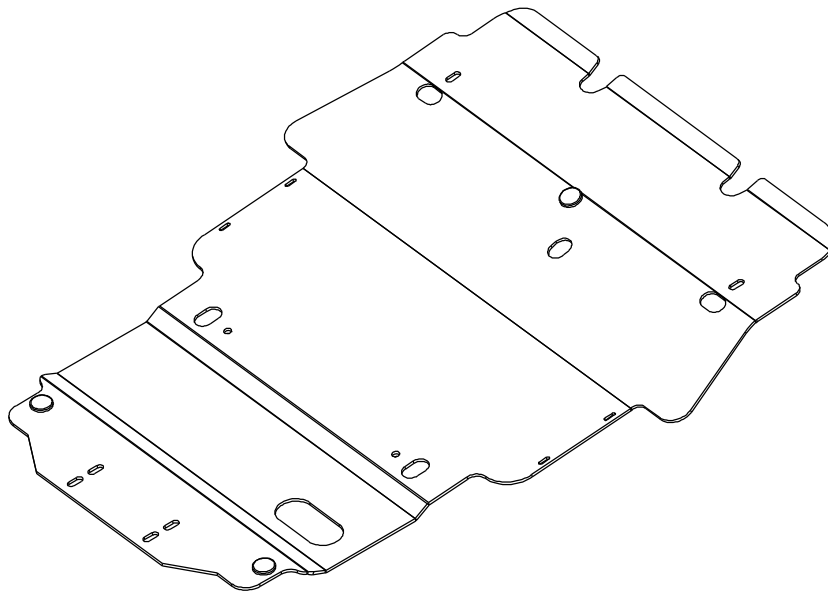

Installation instructions for PZ4AL- 07690- 00

LEXUS GS 300, GS450H

Under Run Protective Shield

Model Year: 2005

Vehicle Code: GRS190L-*-W, WS191L-*-W; GWS191*-BEXQHW

Part Number: PZ4AL- 07690- 00

Weight 11.3 kg

Installation Time: 30 min

Manual reference number AIM 002 048-0

Part number: PZ4AL - 07690 - 00

A

PZ4AL - 07690 - 00

B

4 x Ø10

C

4x M10X30

D

4 x

E

F

G

H

Part number:
PZ4AL - 07690 - 00