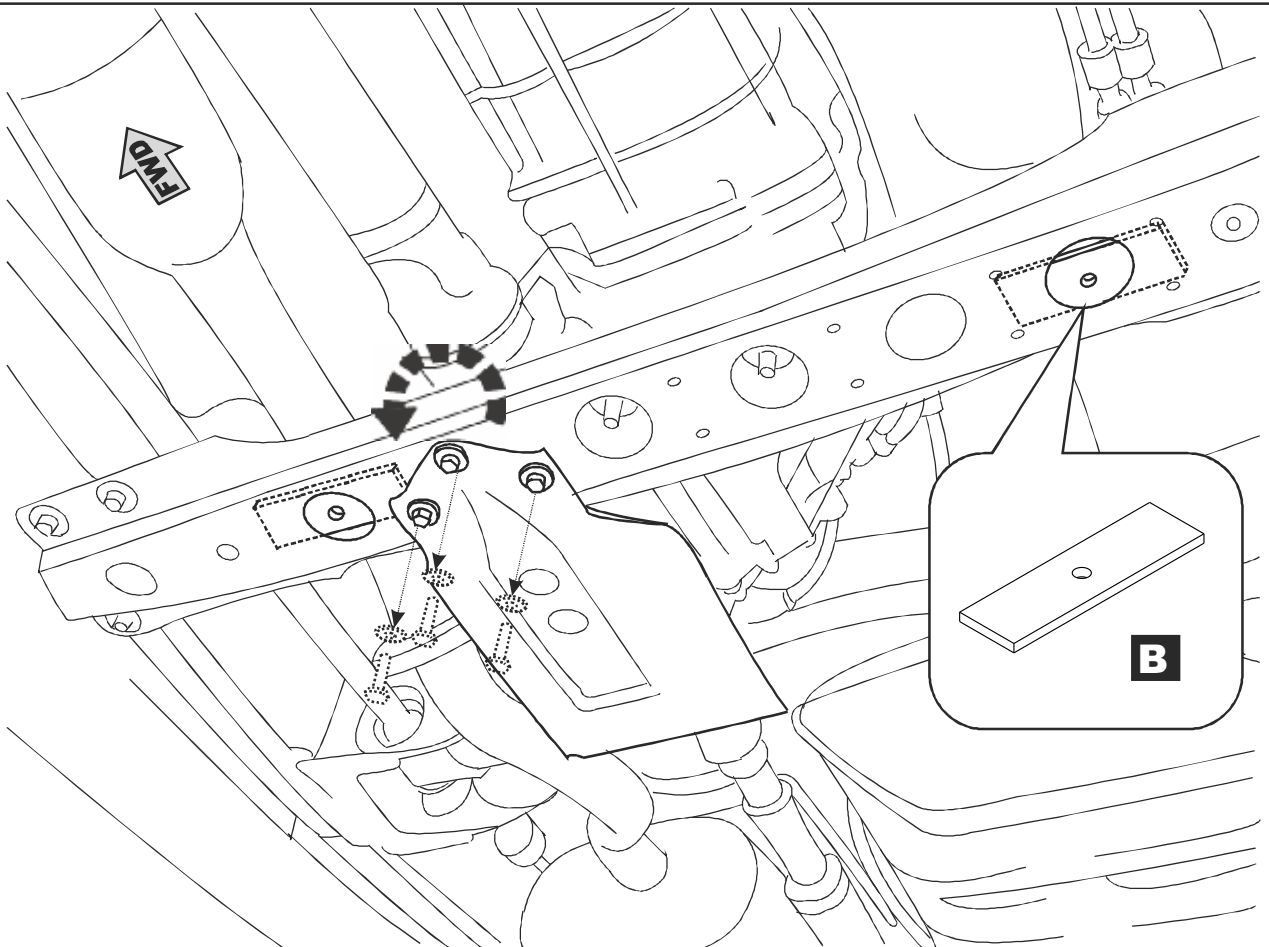

Part number:
PZ4AL- 05360- 00

Issue:
0

Date:
19/12/06

Manual reference number:
AIM 000-864-0

Page:
3/4