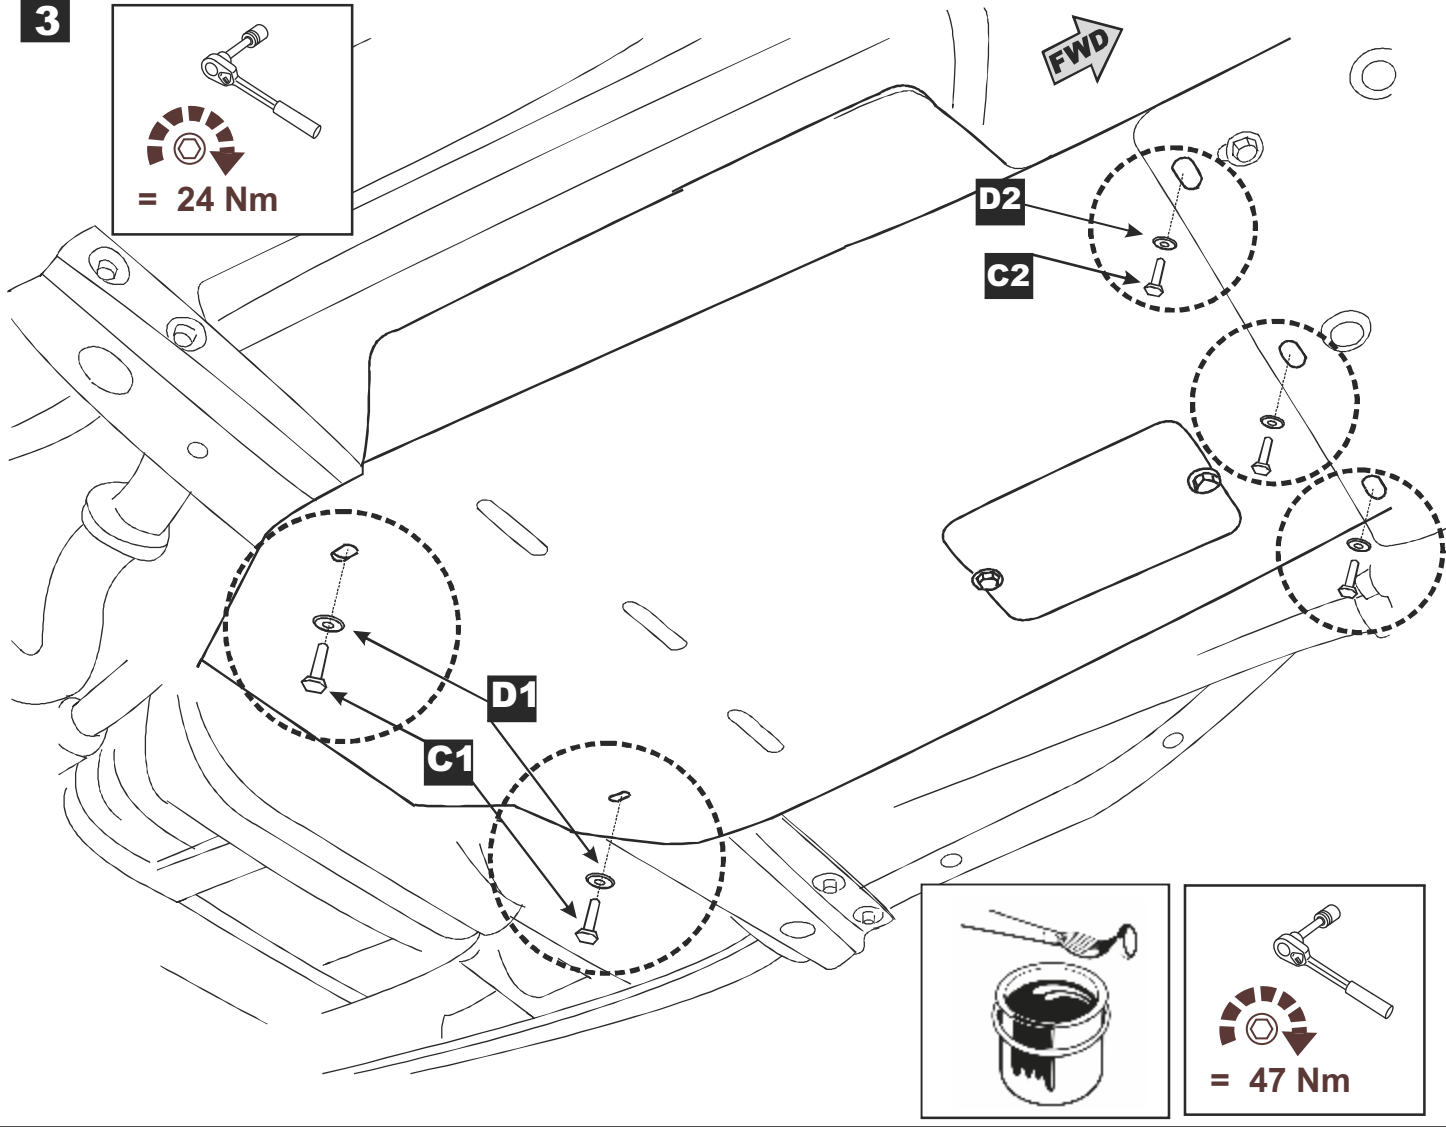

3

Part number: PZ4AL- 05360- 00	Issue: 0	Date: 19/12/06	Manual reference number: AIM 000-864 -0	Page: 4/4