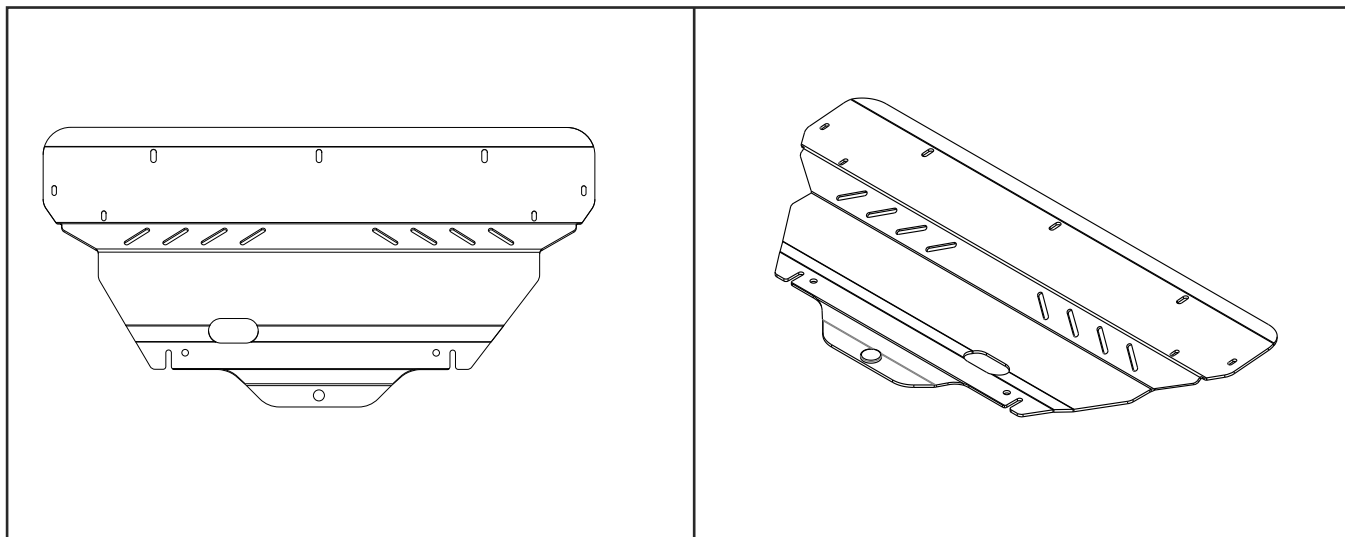

INFINITI

15.2715

Infiniti QX70 (FX35/50) : 2007 -

GB Under body protector

GB LIST OF PARTS

Nº	PART NAME	QTY.
1	Bolt M8x30	5
2	Bolt M10x20	2
3	Washer 8	5
4	Washer 10	2
5	Threaded insert	2
6	Threaded insert	2
7	Front beam	1
8	Installation manual	1