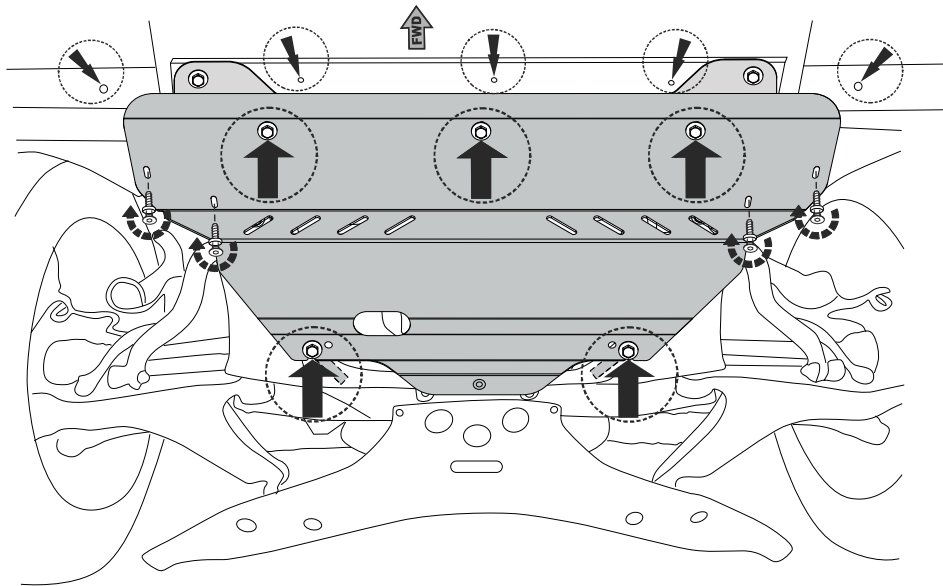

INFINITI

15.2715

Infiniti QX70 (FX35/50) : 2007 -

GB Under body protector

GB LIST OF PARTS

Nº	PART NAME	QTY.
1	Bolt M8x30	5
2	Bolt M10x20	2
3	Washer 8	5
4	Washer 10	2
5	Threaded insert	2
6	Threaded insert	2
7	Front beam	1
8	Installation manual	1

Remove OE plastic duster.

Fig.1

Fig.2

Fig.3

Fig. 4

Fig. 5

Fig. 6

Fig. 7

Fig. 8

Fig. 9