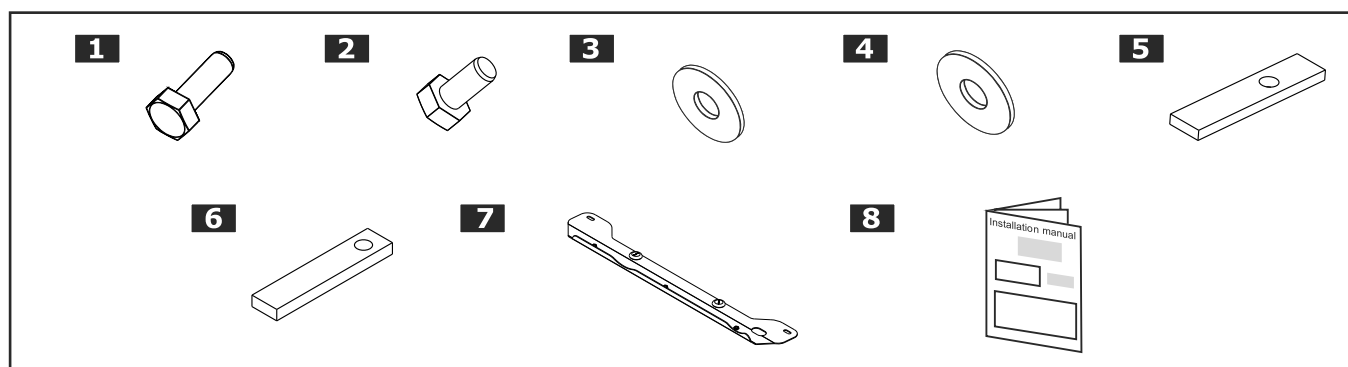

INFINITI

15.2715

Infiniti QX70 (FX35/50) : 2007 -

GB Under body protector

GB LIST OF PARTS

Nº	PART NAME	QTY.
1	Bolt M8x30	5
2	Bolt M10x20	2
3	Washer 8	5
4	Washer 10	2
5	Threaded insert	2
6	Threaded insert	2
7	Front beam	1
8	Installation manual	1