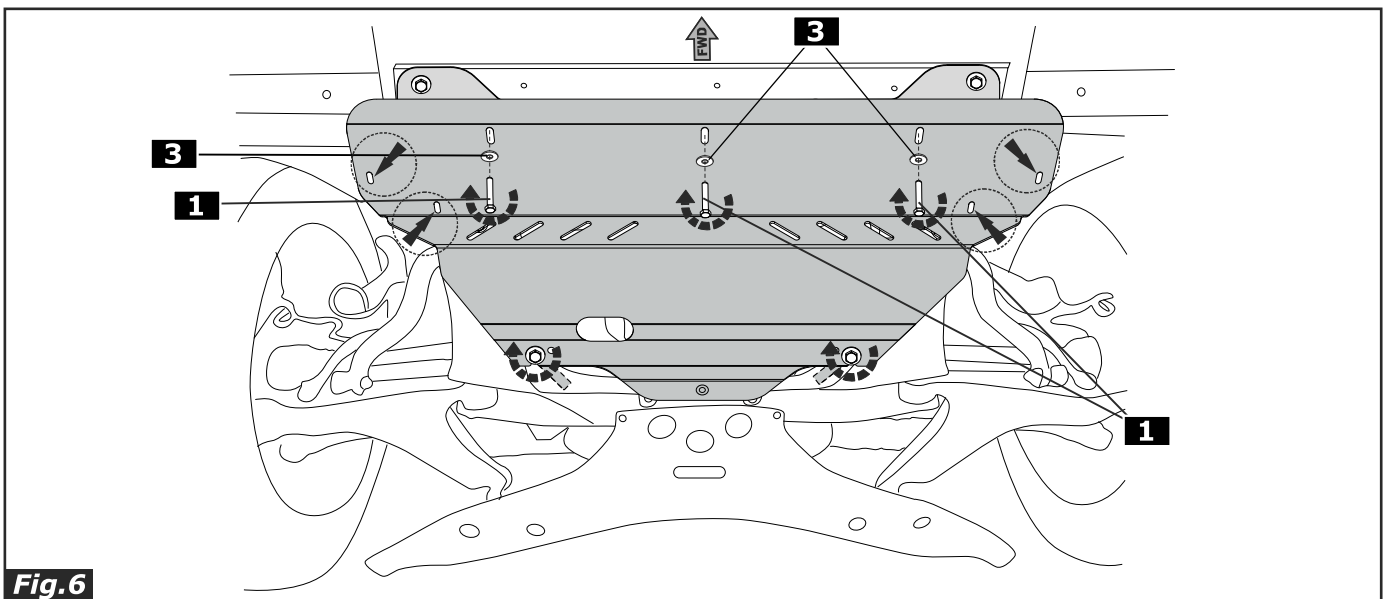

Fig. 7

Fig. 6