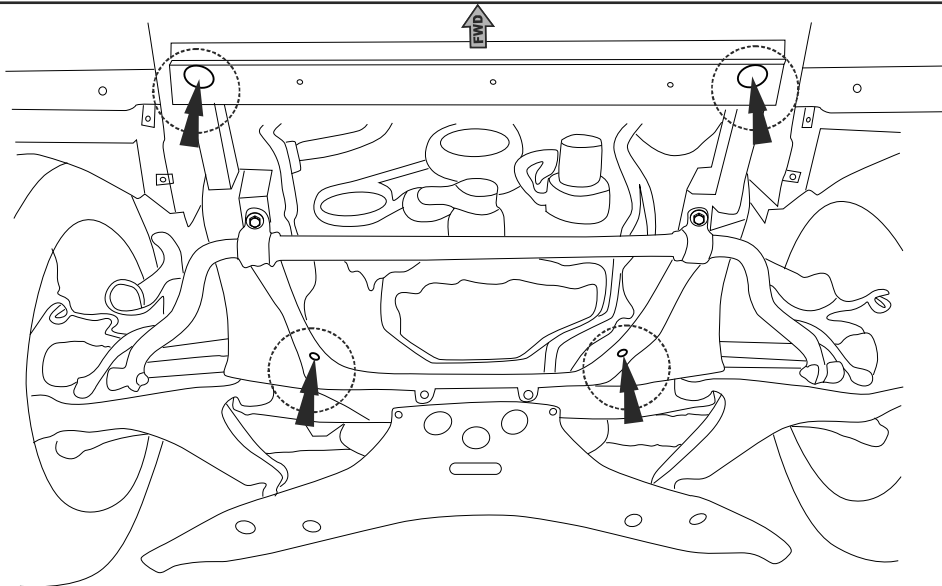

INFINITI

15.2715

Infiniti QX70 (FX35/50) : 2007 -

GB Under body protector

GB LIST OF PARTS

Nº	PART NAME	QTY.
1	Bolt M8x30	5
2	Bolt M10x20	2
3	Washer 8	5
4	Washer 10	2
5	Threaded insert	2
6	Threaded insert	2
7	Front beam	1
8	Installation manual	1

Remove OE plastic duster.

Fig.1

Fig.2

Fig.3

Fig. 4

Fig. 5

Fig. 6

Fig. 7

Fig. 8

Fig. 9