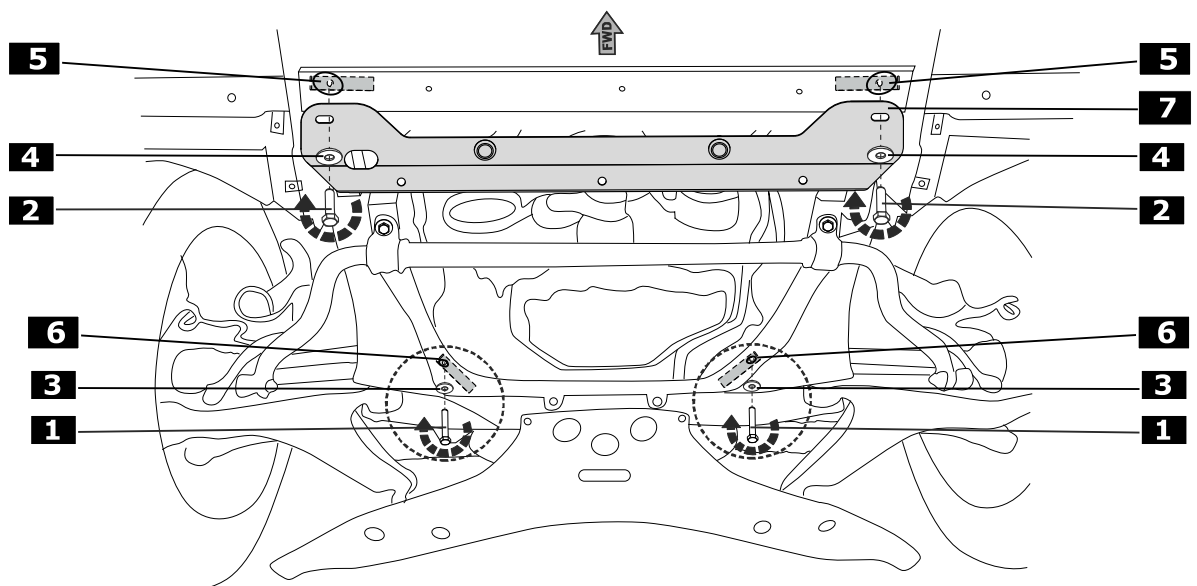

INFINITI

15.2715

Infiniti QX70 (FX35/50) : 2007 -

GB Under body protector

GB LIST OF PARTS

Nº	PART NAME	QTY.
1	Bolt M8x30	5
2	Bolt M10x20	2
3	Washer 8	5
4	Washer 10	2
5	Threaded insert	2
6	Threaded insert	2
7	Front beam	1
8	Installation manual	1

Remove OE plastic duster.

Fig.1

Fig.2

Fig.3

Fig. 4

Fig. 5

Fig. 6

Fig. 7

Fig. 8

Fig. 9