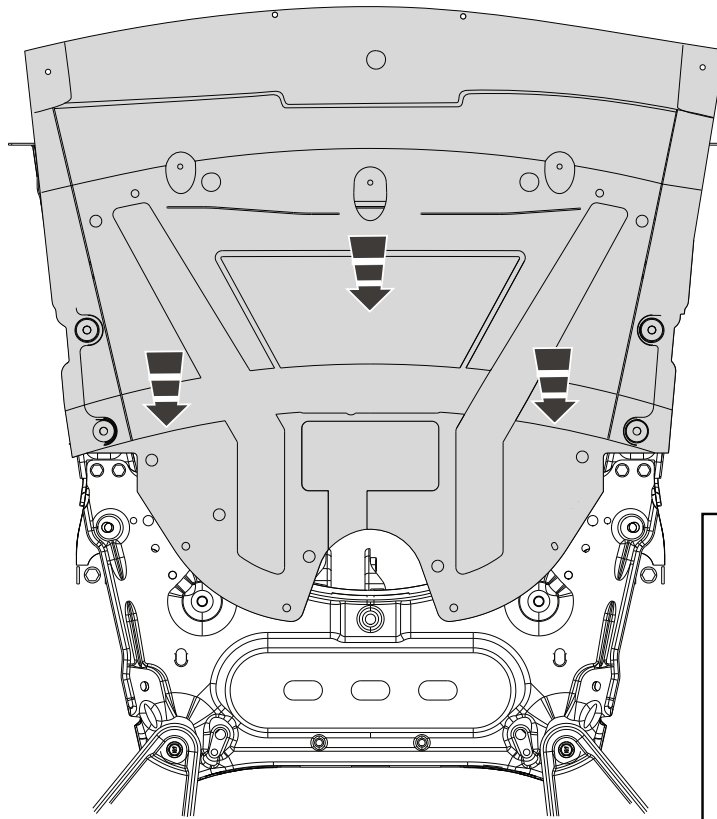

**NISSAN Qashqai**

**2014**

**15.2471 / 15.2695**

19/05/14

1/8

**GB** Location/Position Arrow

**GB** Movement Arrow

**GB** Screw Arrow

**A**

1X

**B**

2X

**C**

2X

**D**

M10x20

4X

**E**

Ø 10

4X

1

2

5

6