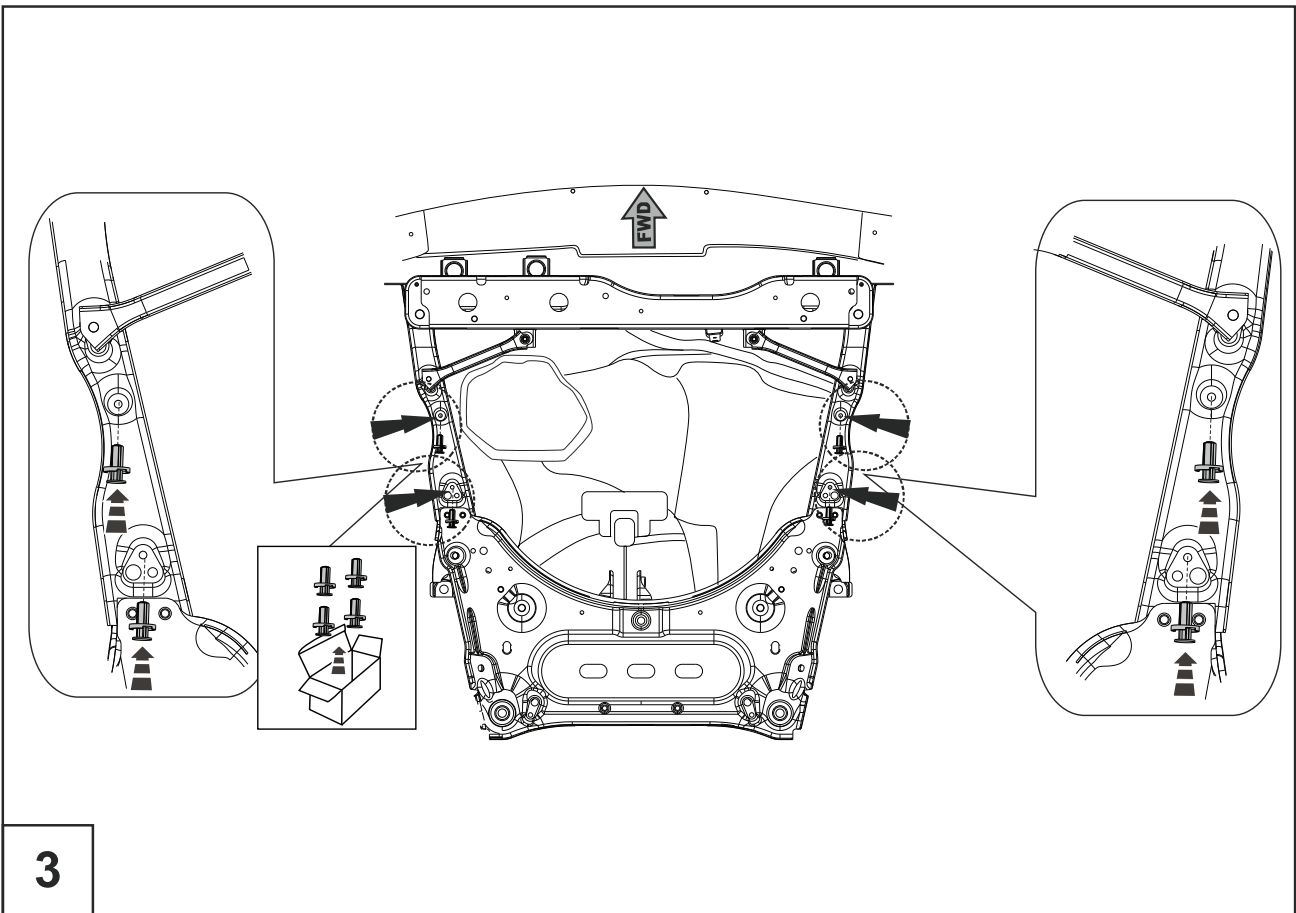

**NISSAN Qashqai**

**2014**

**15.2471 / 15.2695**

19/05/14

1/8

**GB** Location/Position Arrow

**GB** Movement Arrow

**GB** Screw Arrow

**A**

1X

**B**

2X

**C**

2X

**D**

M10x20

4X

**E**

Ø 10

4X

1

2

5

6