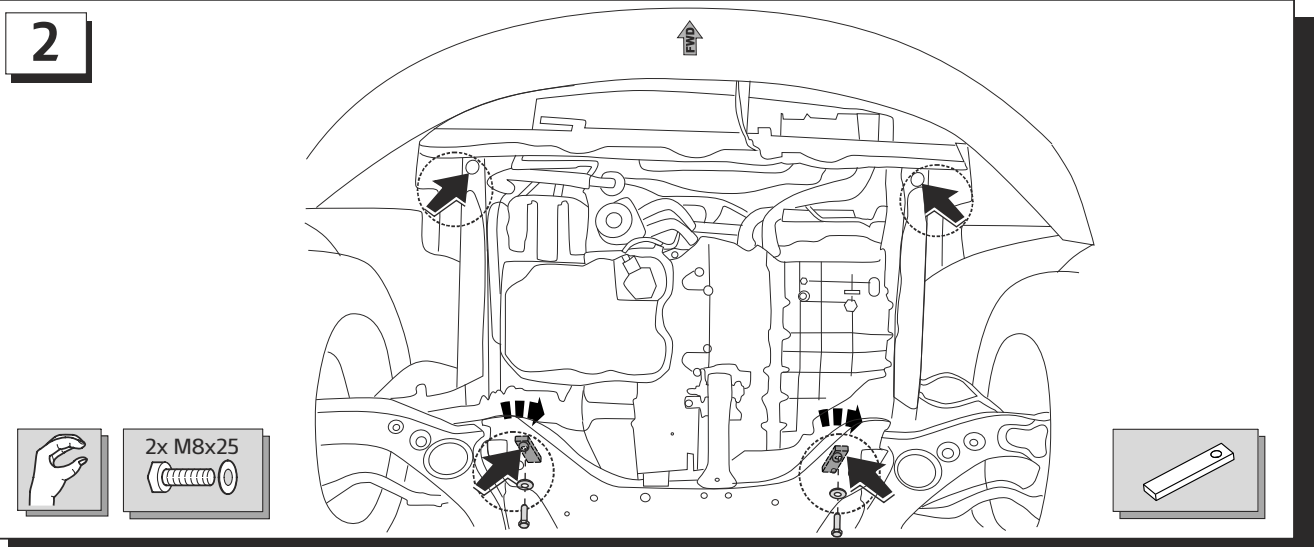

Part name Engine and reduction gearbox undercover		Part number 11.3645	

Genuine Accessories Installation Instructions

11.3645				Дата 02/2018
---------	--	--	--	-----------------

	11.3645

11.3645				
---------	--	--	--	--

				Page 01
--	--	--	--	------------

	2x	1x
	2x	1x
	2x 2x	1x
	2x	2x
	2x M8x20 2x M8x25 3x M10x20 2x M10x30	M10 1x
	2x	2x M10x20 2x M10x110

GB

Read this mounting manual carefully, before you start the installation. Warranty is granted only when installation is done correctly by your KIA dealer.