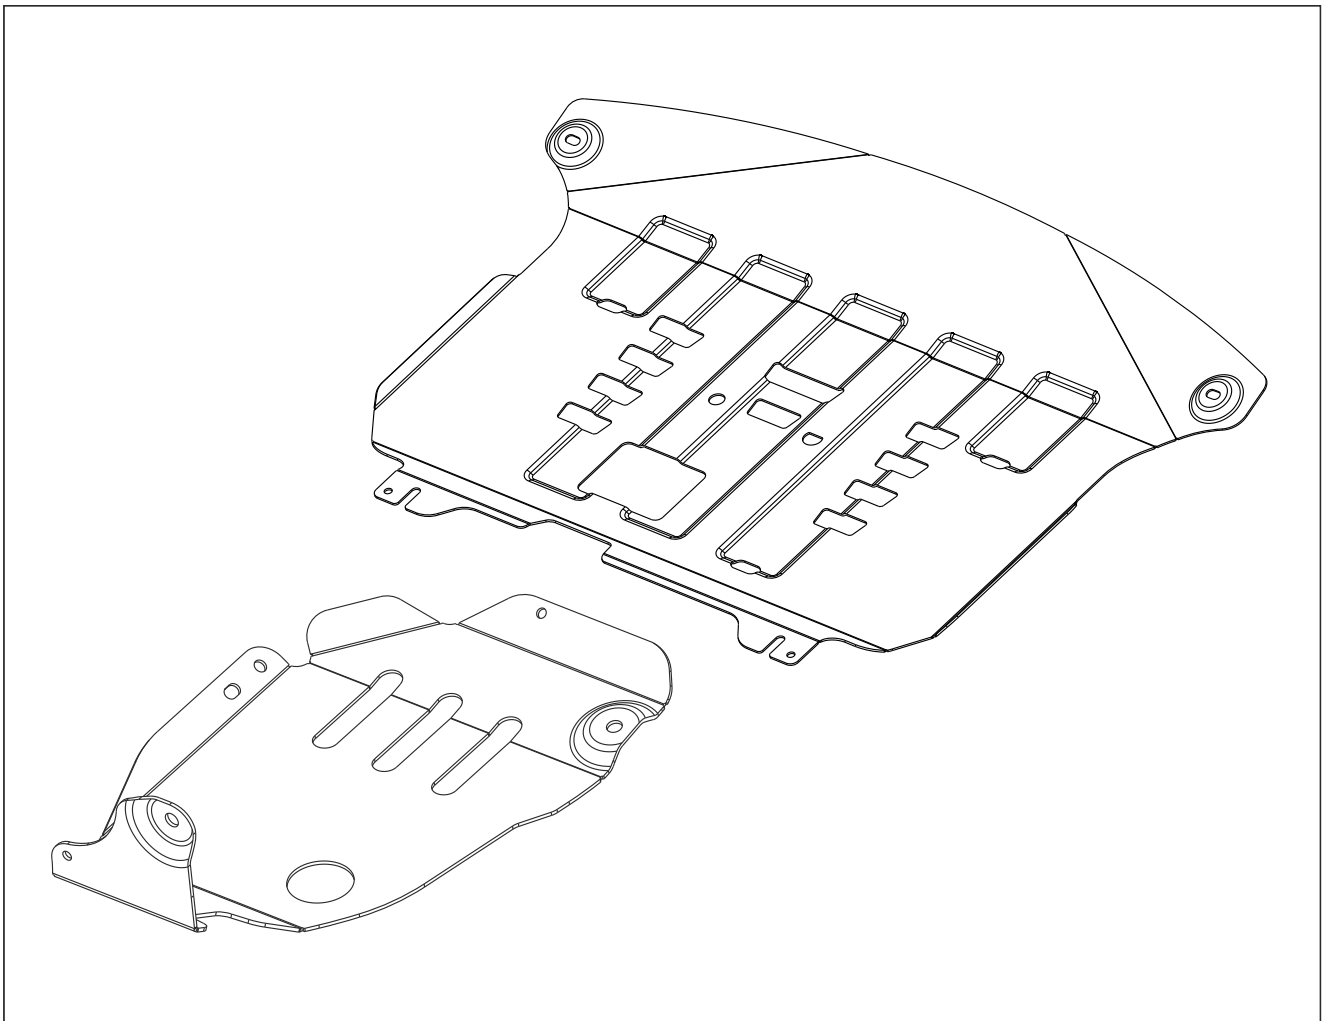

Part name Engine and reduction gearbox undercover		Part number 11.3645	

Genuine Accessories Installation Instructions

11.3645				Дата 02/2018
---------	--	--	--	-----------------

	11.3645

11.3645				
---------	--	--	--	--

				Page 01
--	--	--	--	------------

	2x	1x
	2x	1x
	2x 2x	1x
	2x	2x
	2x M8x20 2x M8x25 3x M10x20 2x M10x30	M10 1x
	2x	2x M10x20 2x M10x110

GB

Read this mounting manual carefully, before you start the installation. Warranty is granted only when installation is done correctly by your KIA dealer.