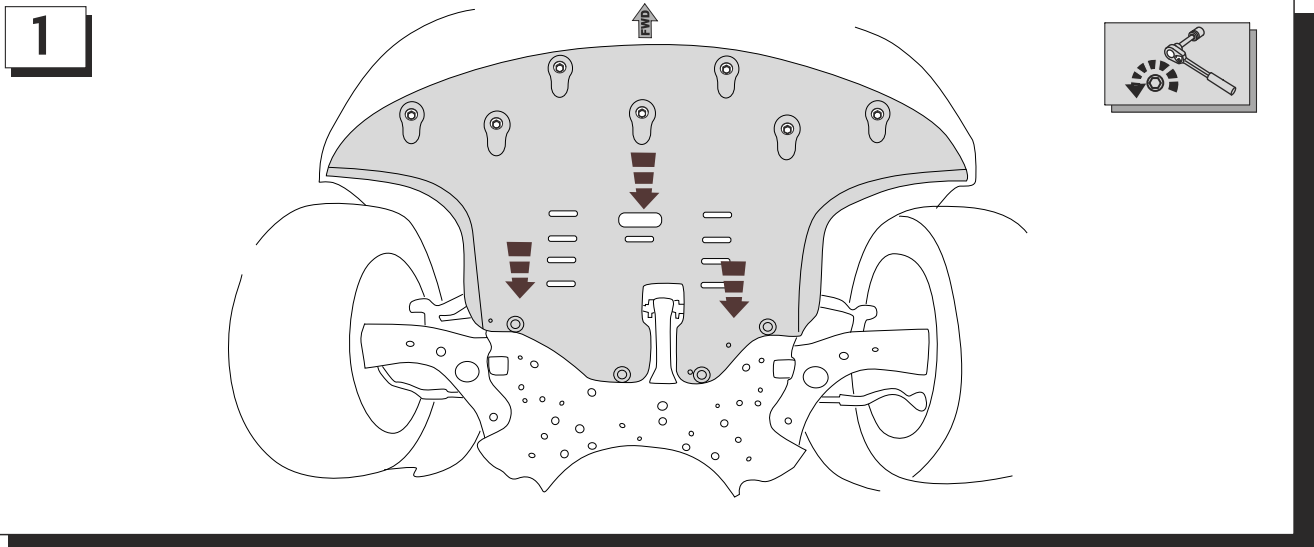

Part name Engine and reduction gearbox undercover		Part number 11.3645	

Genuine Accessories Installation Instructions

11.3645				Дата 02/2018
---------	--	--	--	-----------------

	11.3645

11.3645				
---------	--	--	--	--

				Page 01
--	--	--	--	------------

	2x	1x
	2x	1x
	2x 2x	1x
	2x	2x
	2x M8x20 2x M8x25 3x M10x20 2x M10x30	M10 1x
	2x	2x M10x20 2x M10x110

GB

Read this mounting manual carefully, before you start the installation. Warranty is granted only when installation is done correctly by your KIA dealer.