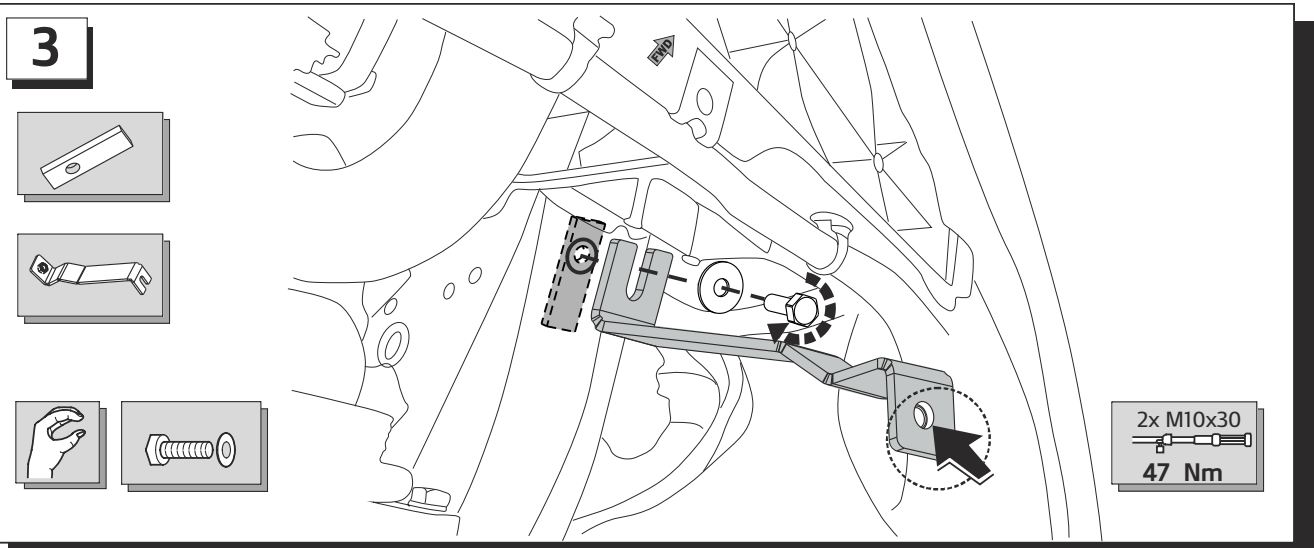

Part name Engine and reduction gearbox undercover		Part number 11.3645	

Genuine Accessories Installation Instructions

11.3645				Дата 02/2018
---------	--	--	--	-----------------

	11.3645

11.3645				
---------	--	--	--	--

				Page 01
--	--	--	--	------------

	2x	1x
	2x	1x
	2x 2x	1x
	2x	2x
	2x M8x20 2x M8x25 3x M10x20 2x M10x30	M10 1x
	2x	2x M10x20 2x M10x110

GB

Read this mounting manual carefully, before you start the installation. Warranty is granted only when installation is done correctly by your KIA dealer.