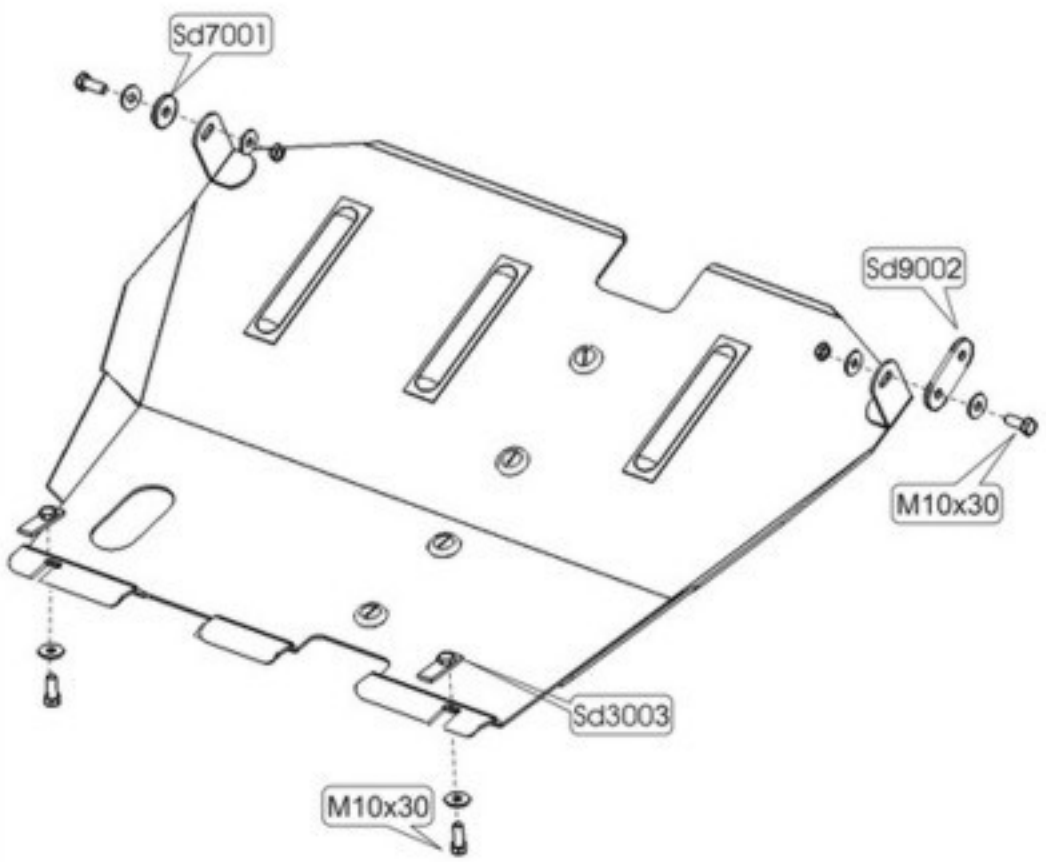

Mitsubishi Space Runner r.b.: 1991-1999;
 Space Wagon r.b.: 1991-1998;
 Expo r.b.: 1991-1998;

TYPE :14.256
 TYPE :14.256
 TYPE :14.256

4 x M 10x30

2 x M10

1 x Special -SD7001
 6 x 10

2 x 65x20x20 -SD3003