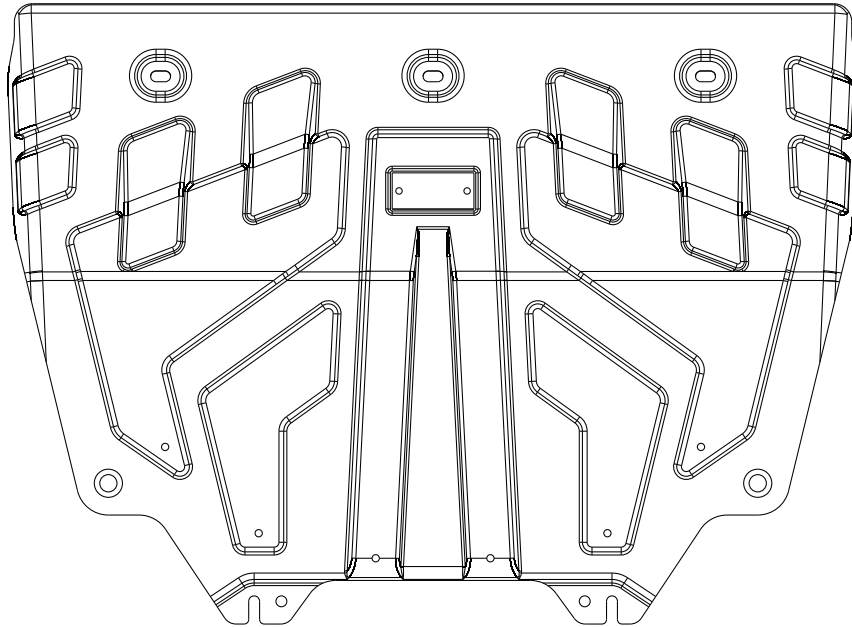

A**mazda** CX-5; 6**GB** UNDERGUARD
Installation instruction**INSTALLATION**

B  M8x20 2x	C  Ø10 3X
D  M8x40 2x	E  Ø8 6X
F  M10X20 3x	G  M8 2x
H  2x	I  1x

mazdaPart Number: 12.2175
12.2192

Date: 12-03-2012