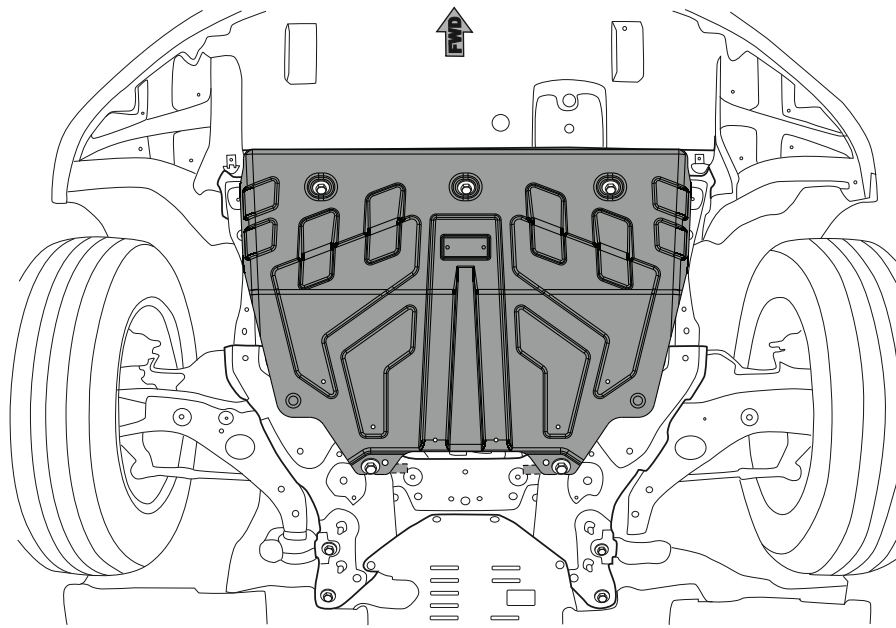

A**mazda** CX-5; 6**GB** UNDERGUARD
Installation instruction**INSTALLATION**

B  M8x20 2x	C  Ø10 3X
D  M8x40 2x	E  Ø8 6X
F  M10X20 3x	G  M8 2x
H  2x	I  1x

mazdaPart Number: 12.2175
12.2192

Date: 12-03-2012

Sheet 2 of 5

1

2

3

4

5

6

7