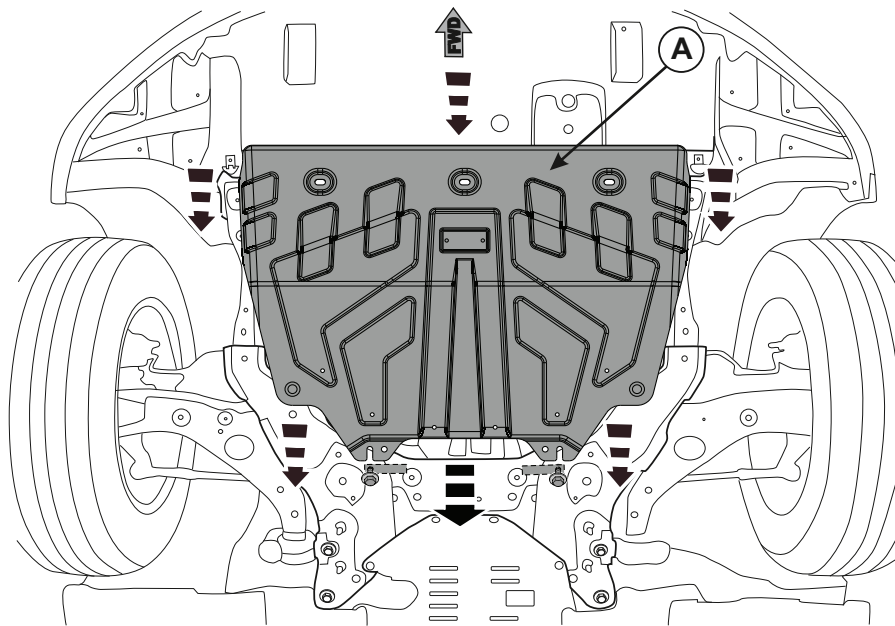

A**mazda** CX-5; 6**GB** UNDERGUARD
Installation instruction**INSTALLATION**

B  M8x20 2x	C  Ø10 3X
D  M8x40 2x	E  Ø8 6X
F  M10X20 3x	G  M8 2x
H  2x	I  1x

mazdaPart Number: 12.2175
12.2192

Date: 12-03-2012

Sheet 2 of 5

1

2

3

4

5

6

7