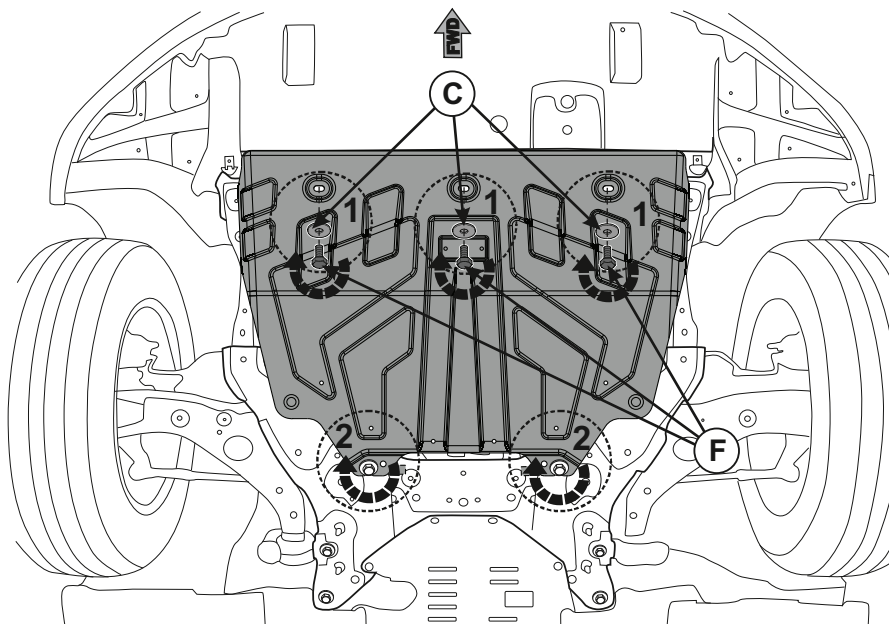

A**mazda** CX-5; 6**GB** UNDERGUARD
Installation instruction**INSTALLATION**

B  M8x20 2x	C  Ø10 3X
D  M8x40 2x	E  Ø8 6X
F  M10X20 3x	G  M8 2x
H  2x	I  1x

mazdaPart Number: 12.2175
12.2192

Date: 12-03-2012

Sheet 2 of 5

1

2

3

4

5

6

7