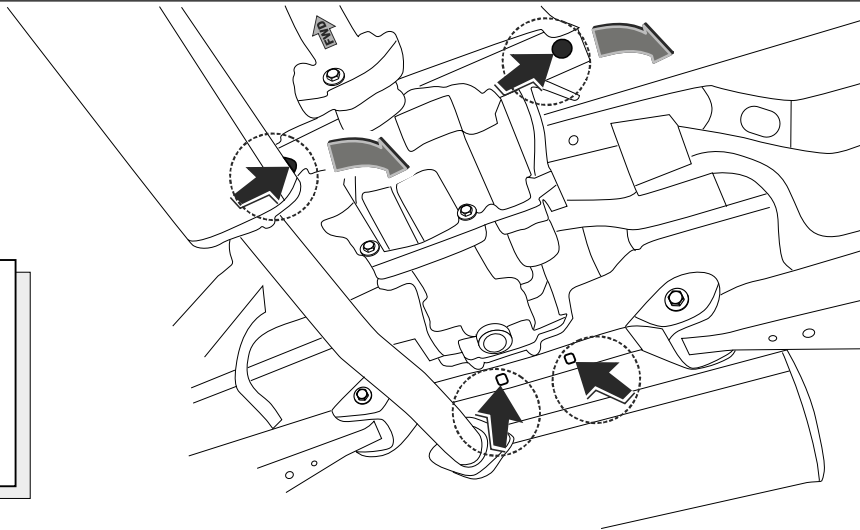

Part number:

11.2976

1