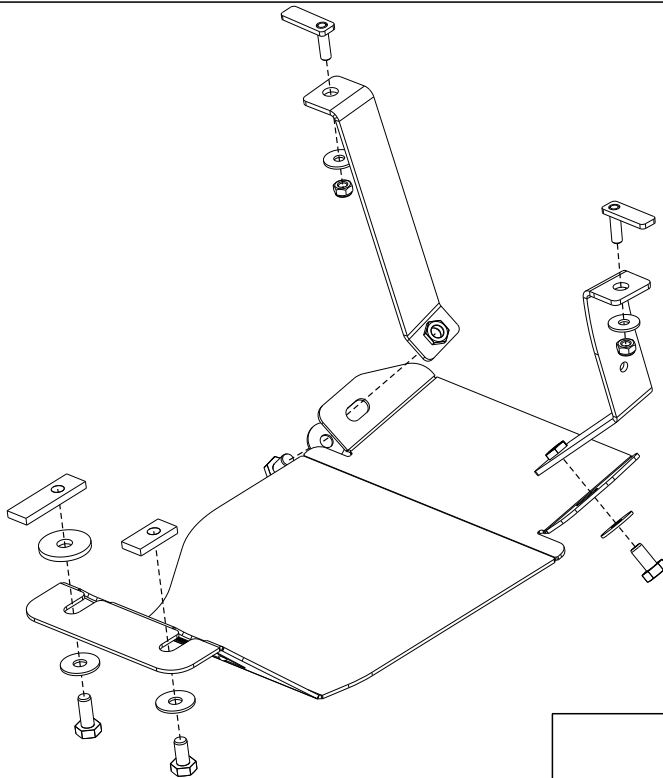

Part number:

**11.2976**

Model name: **Kia Sportage Typ QL/QLE**

**GB** Fitting instruction: reduction gearbox

Model year: **03/2016 -**

Part number:

**11.2976**

2x

2x  $\varnothing$  8

4x  $\varnothing$  10

1x НД 7001

**GB**

Read this mounting manual carefully, before you start the installation. Warranty is granted only when installation is done correctly by your HYUNDAI dealer.

Part number:

11.2976

1

2

3

Part number:

11.2976

4