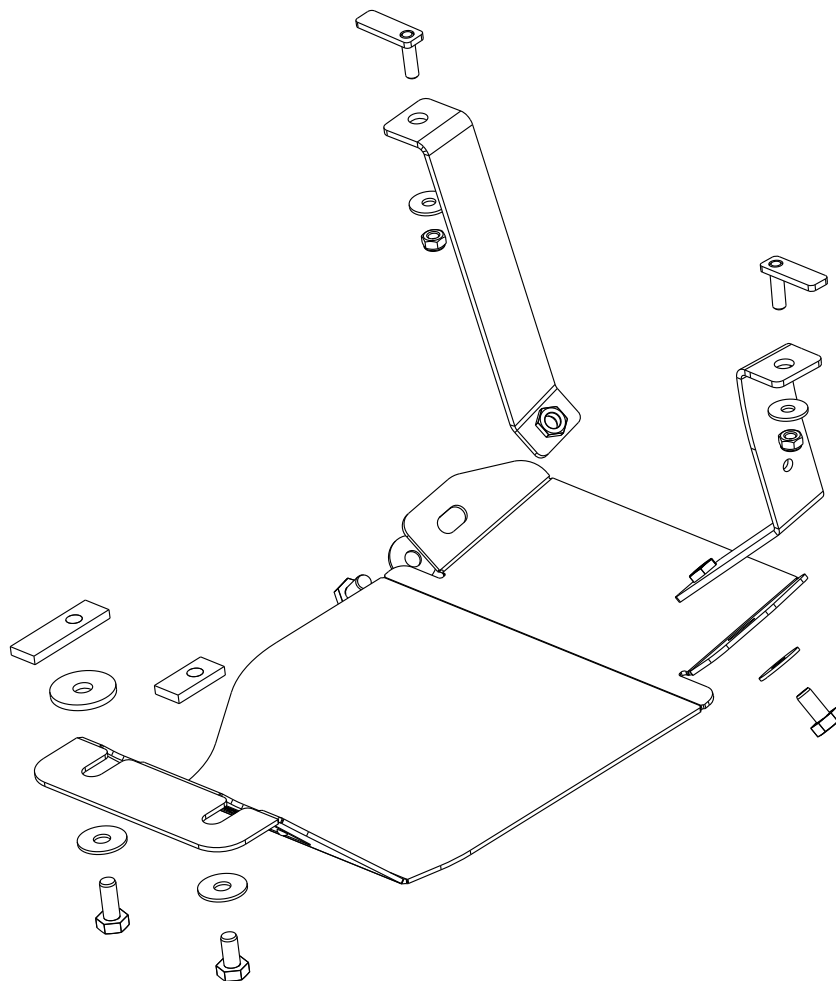

Part number:

**11.2976**

Model name: **Kia Sportage Typ QL/QLE**

**GB** Fitting instruction: reduction gearbox

Model year: **03/2016 -**

Part number:

**11.2976**

2x

2x  $\varnothing$  8

4x  $\varnothing$  10

1x НД 7001

**GB**

Read this mounting manual carefully, before you start the installation. Warranty is granted only when installation is done correctly by your HYUNDAI dealer.

Part number:

11.2976

1

2

3

Part number:

11.2976

4