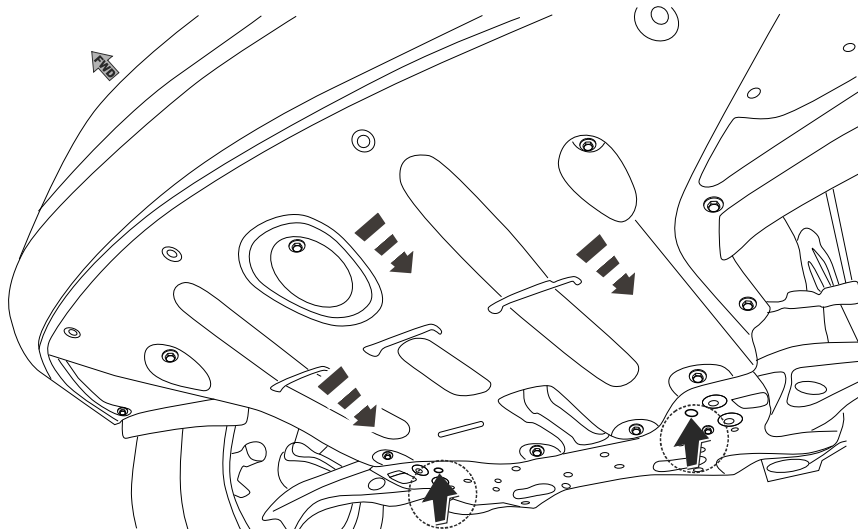

Part number:

11.2974

Model name: **Kia Sportage Typ QL/QLE**

GB Fitting instruction: engine bay and transmission case

Model year: **03/2016 -**

RU Инструкция по установке: защита картера и КПП

Part number:

11.2974

1x

1x

2x

2x

2xM8x20
2xM10x20

M10

2x

2x $\varnothing 8$
4x $\varnothing 10$

GB

Read this mounting manual carefully, before you start the installation. Warranty is granted only when installation is done correctly by your HYUNDAI dealer.

Part number:

11.2974

1

2

3

4