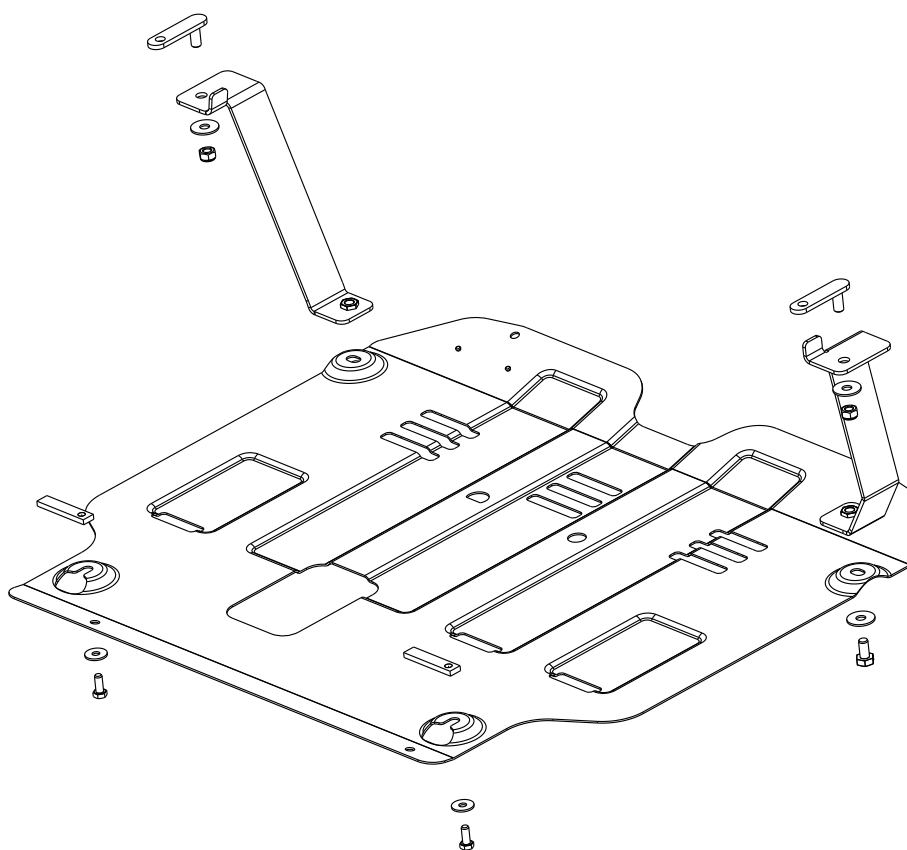

Part number:

11.2974

Model name: **Kia Sportage Typ QL/QLE**

GB Fitting instruction: engine bay and transmission case

Model year: **03/2016 -**

RU Инструкция по установке: защита картера и КПП

Part number:

11.2974

1x

1x

2x

2x

2xM8x20
2xM10x20

M10

2x

2x $\varnothing 8$
4x $\varnothing 10$

GB

Read this mounting manual carefully, before you start the installation. Warranty is granted only when installation is done correctly by your HYUNDAI dealer.

Part number:

11.2974

1

2

3

4