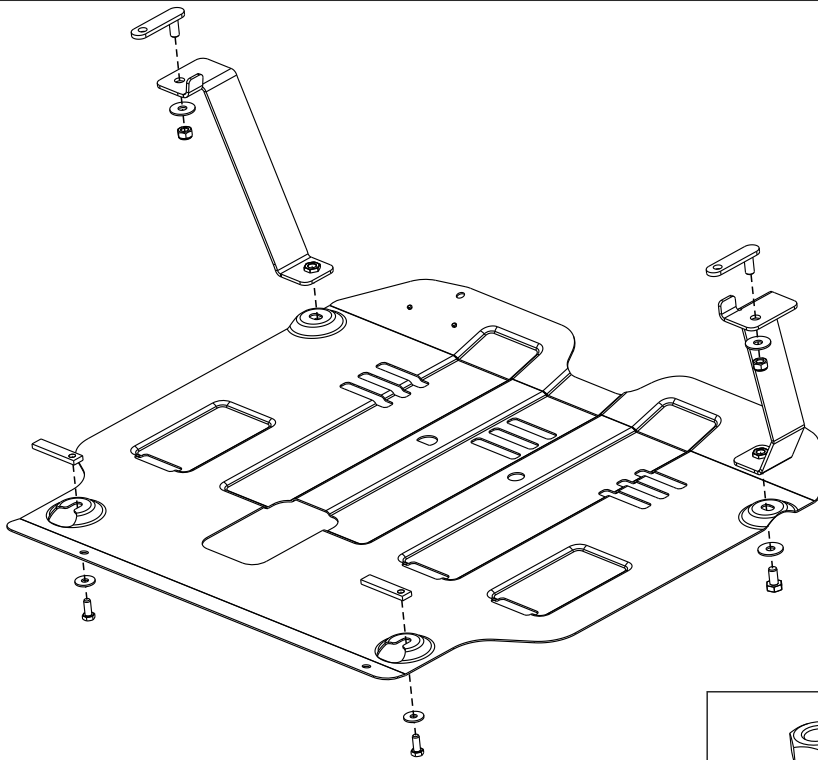

Part number:

11.2974

Model name: **Kia Sportage Typ QL/QLE**

GB Fitting instruction: engine bay and transmission case

Model year: **03/2016 -**

RU Инструкция по установке: защита картера и КПП

Part number:

11.2974

GB

Read this mounting manual carefully, before you start the installation. Warranty is granted only when installation is done correctly by your HYUNDAI dealer.

Part number:

11.2974

1

2

3

4