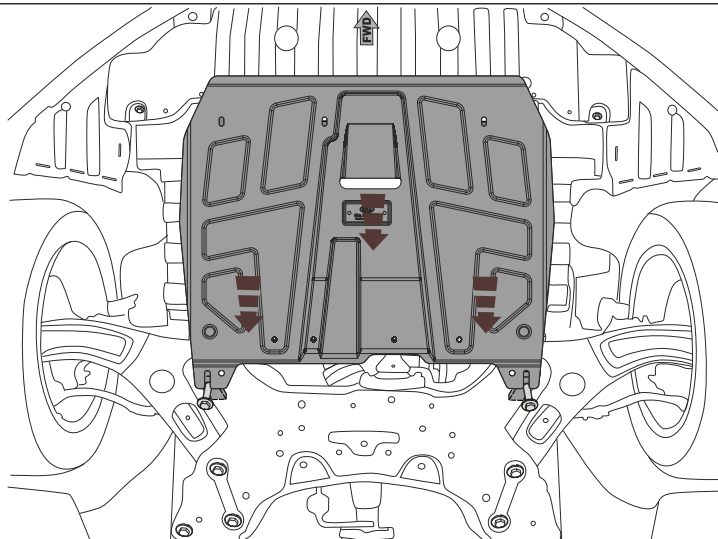

Part number:

11.2286

Model name Ceed/Ceed SW/
Pro_Ceed

Model year 2012-2013/2013-

Fitting instruction: engine undercover

Part number:

11.2286

GB

Read this mounting manual carefully, before you start the installation. Warranty is granted only when installation is done correctly by your KIA dealer.

1

2

3

4

5

6

Part number: