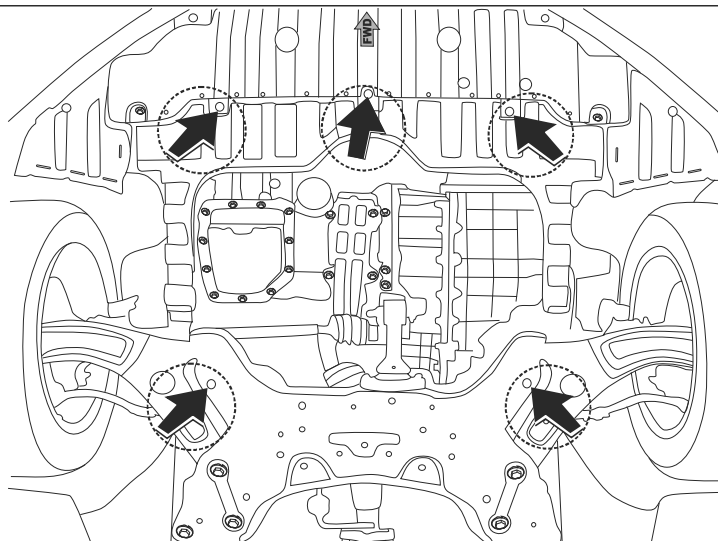

Part number:

11.2286

Model name Ceed/Ceed SW/
Pro_Ceed

Model year 2012-2013/2013-

Fitting instruction: engine undercover

Part number:

11.2286

GB

Read this mounting manual carefully, before you start the installation. Warranty is granted only when installation is done correctly by your KIA dealer.

1

2

3

4

5

6

Part number: