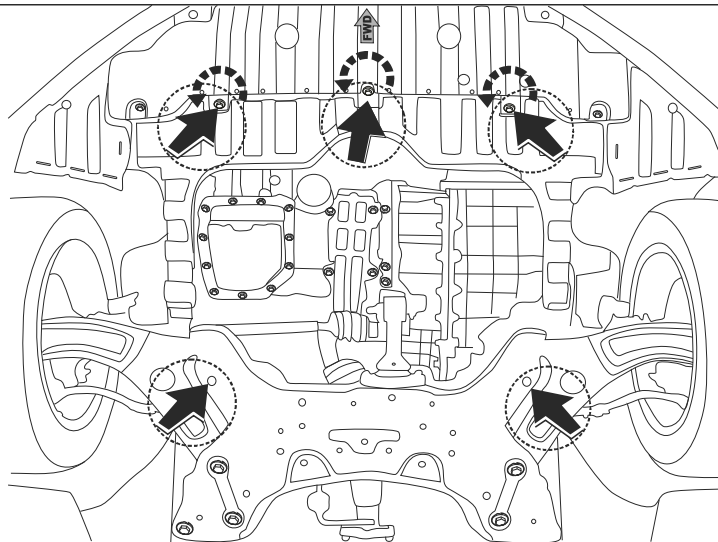

Part number:

11.2286

Model name Ceed/Ceed SW/
Pro_Ceed

Model year 2012-2013/2013-

Fitting instruction: engine undercover

Part number:

11.2286

GB

Read this mounting manual carefully, before you start the installation. Warranty is granted only when installation is done correctly by your KIA dealer.

1

2

3

4

5

6

Part number: