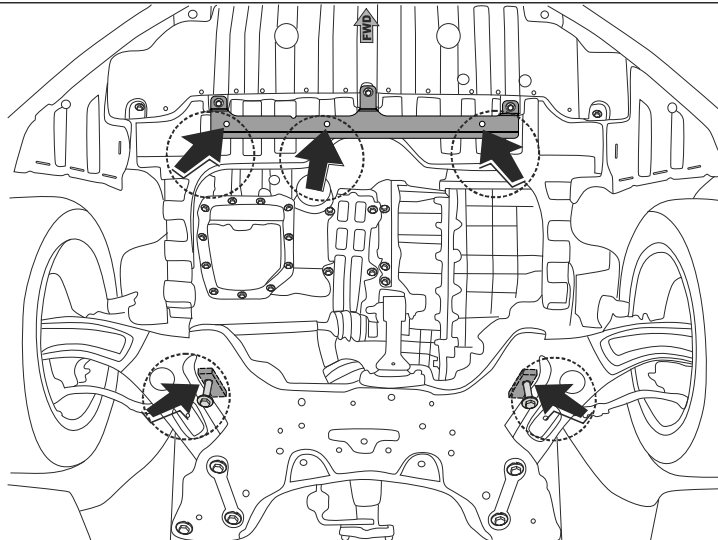

Part number:

11.2286

Model name Ceed/Ceed SW/
Pro_Ceed

Model year 2012-2013/2013-

Fitting instruction: engine undercover

Part number:

11.2286

GB

Read this mounting manual carefully, before you start the installation. Warranty is granted only when installation is done correctly by your KIA dealer.

1

2

3

4

5

6

Part number: