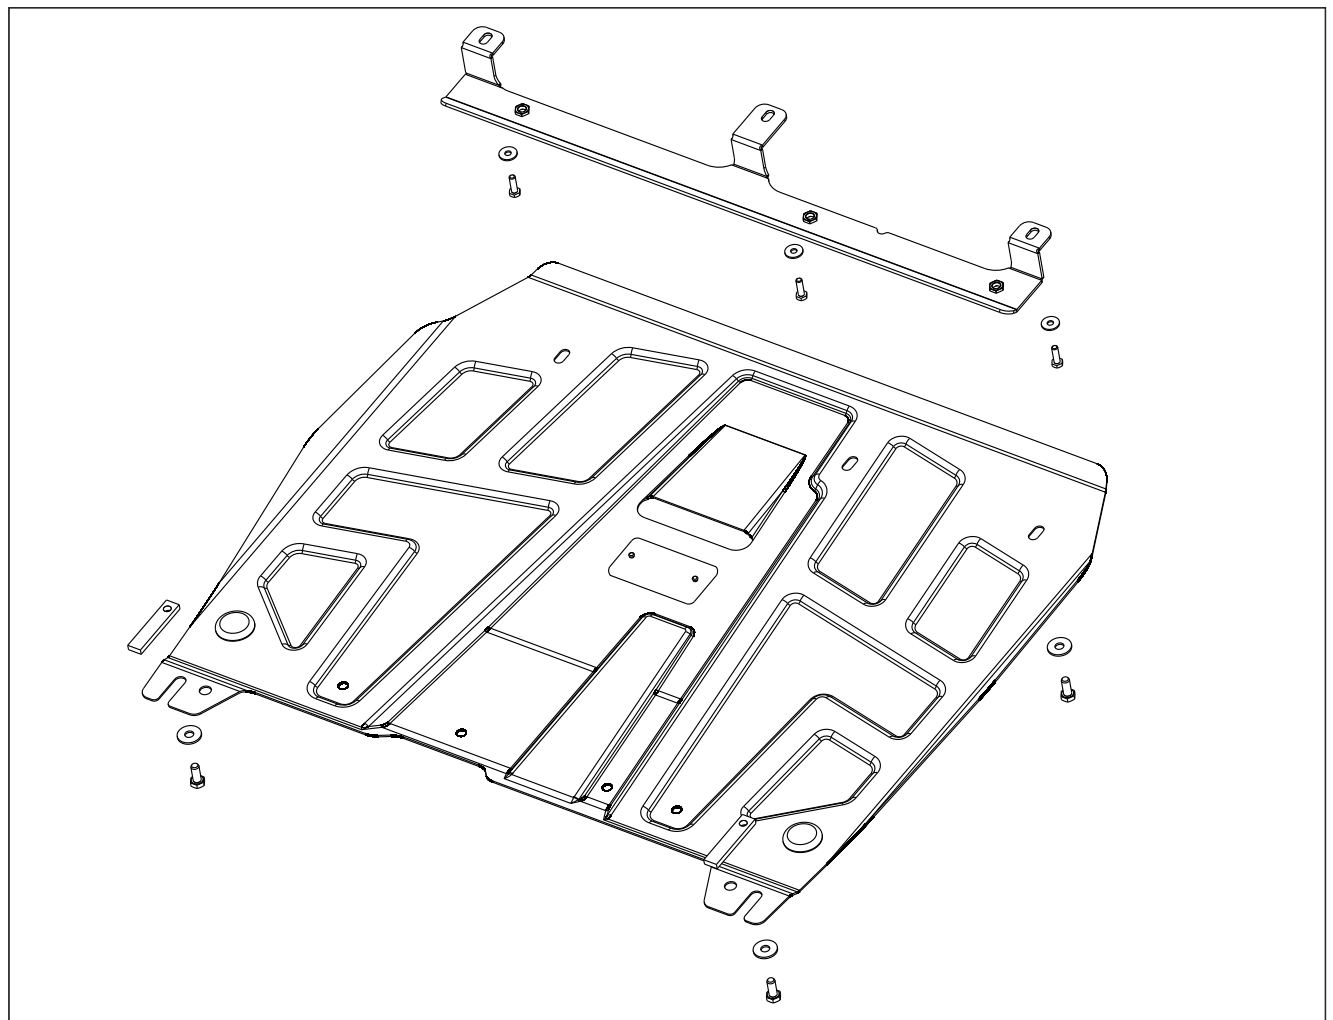

Part number:

11.2286

Model name Ceed/Ceed SW/
Pro_Ceed

Model year 2012-2013/2013-

Fitting instruction: engine undercover

Part number:

11.2286

GB