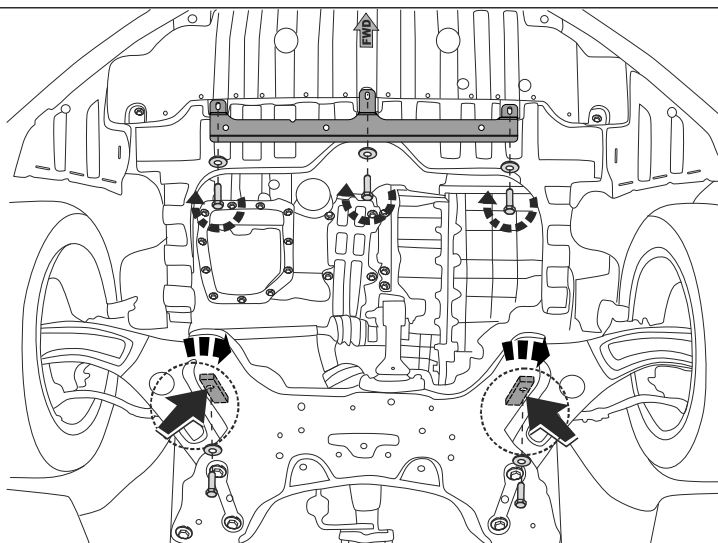

Part number:

11.2286

Model name Ceed/Ceed SW/
Pro_Ceed

Model year 2012-2013/2013-

Fitting instruction: engine undercover

Part number:

11.2286

GB

Read this mounting manual carefully, before you start the installation. Warranty is granted only when installation is done correctly by your KIA dealer.

1

2

3

4

5

6

Part number: