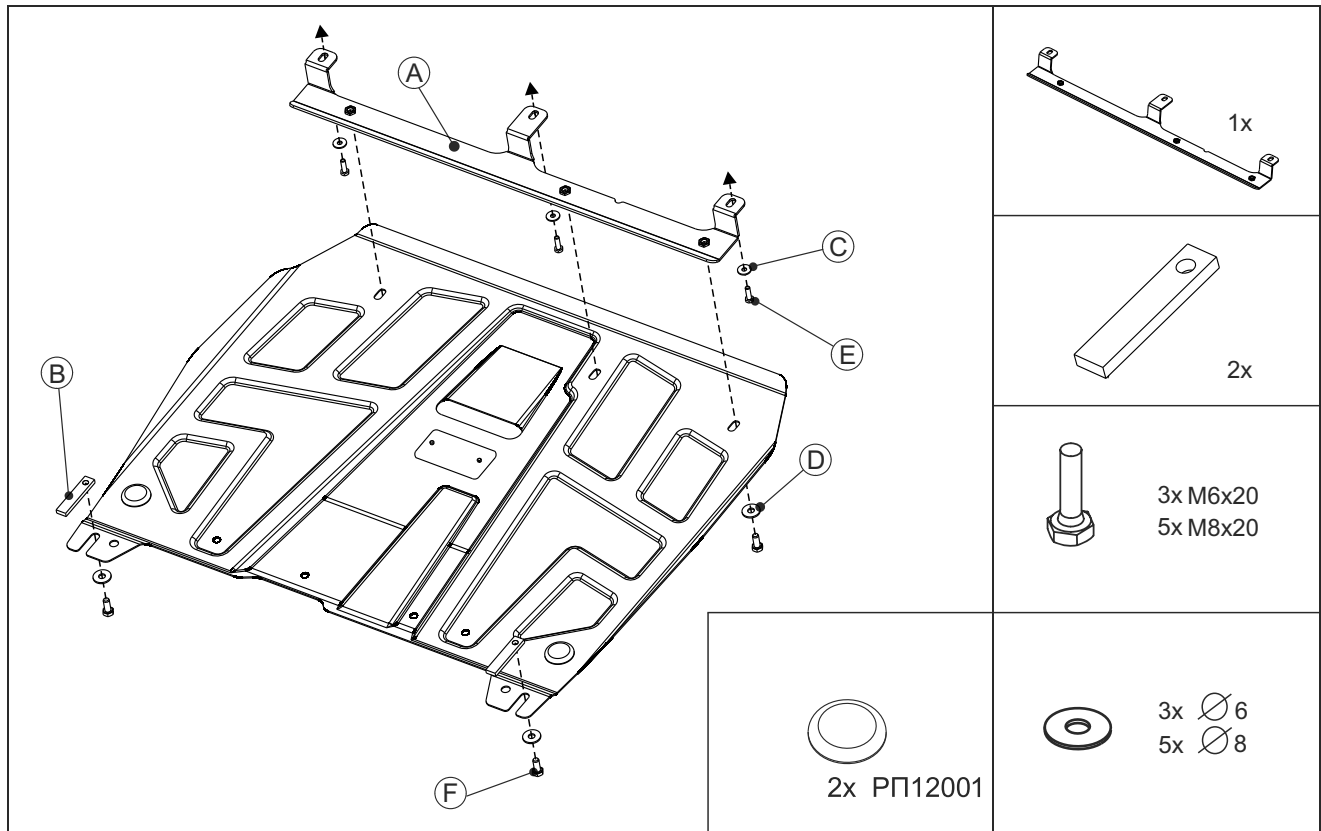

Part number:

11.2286

Model name Ceed/Ceed SW/
Pro_Ceed

Model year 2012-2013/2013-

Fitting instruction: engine undercover

Part number:

11.2286

GB

Read this mounting manual carefully, before you start the installation. Warranty is granted only when installation is done correctly by your KIA dealer.

1

2

3

4

5

6

Part number: