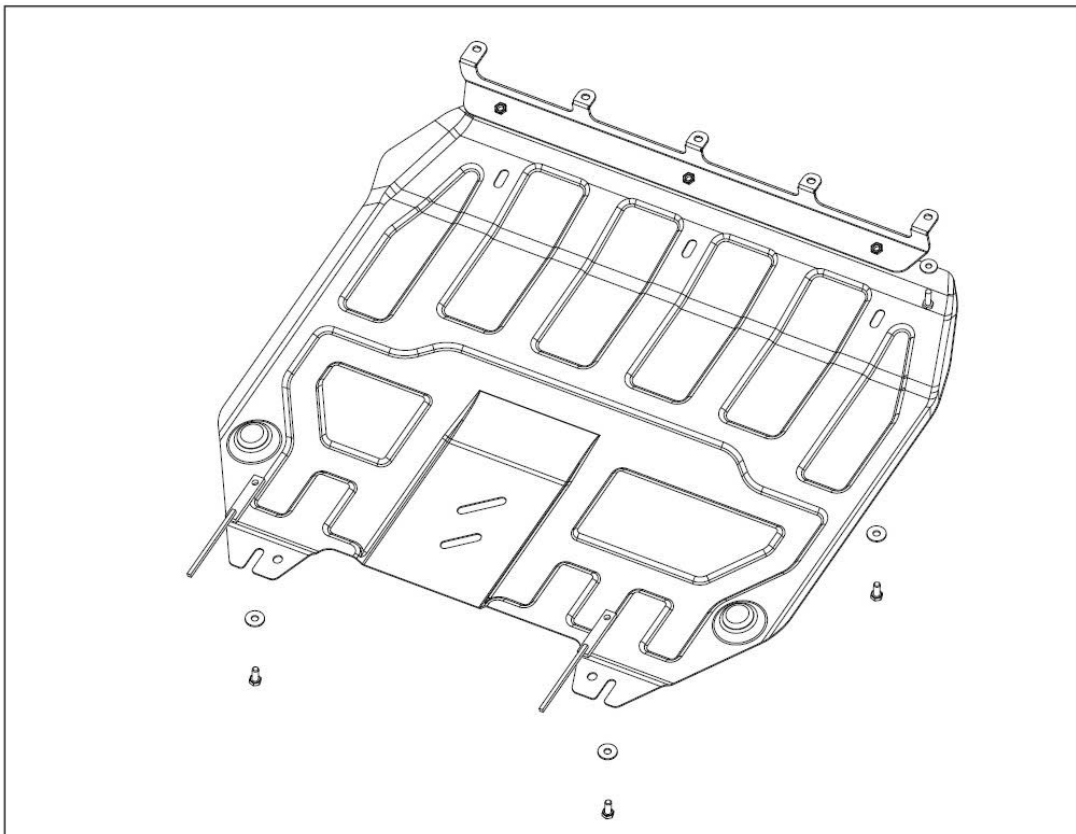

KIA Venga

Part name	Bj. 2010 -	11.1980
Engine undercover		

Genuine Accessories Installation Instructions

Model application/

1,6

Installation time

30 min

KIA Venga

Art. Nr.: 11.1980

Model name Venga

Model year 2011-

GB Fitting instruction: engine undercover

KIA Venga

Art. Nr.: 11.1980

GB

Read this mounting manual carefully, before you start the installation. Warranty is granted only when installation is done correctly by your KIA dealer.