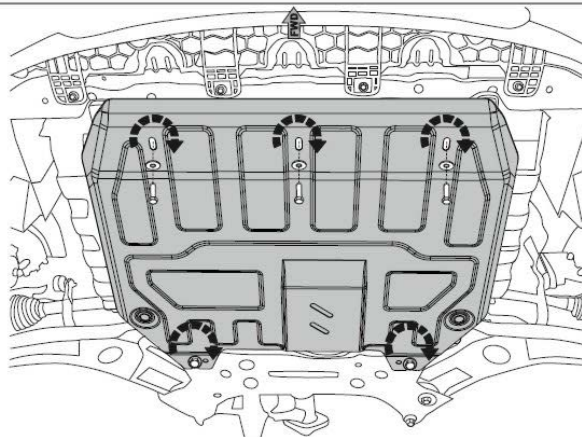

KIA Venga

Art. Nr.: 11.1980

4

5

6