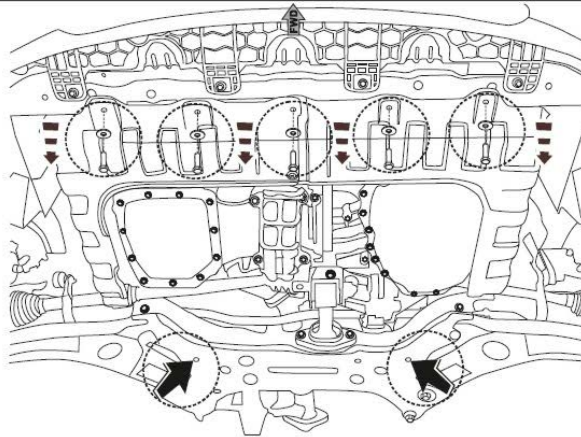

KIA Venga

Art. Nr.: 11.1980

1

2

3

9,8 Nm