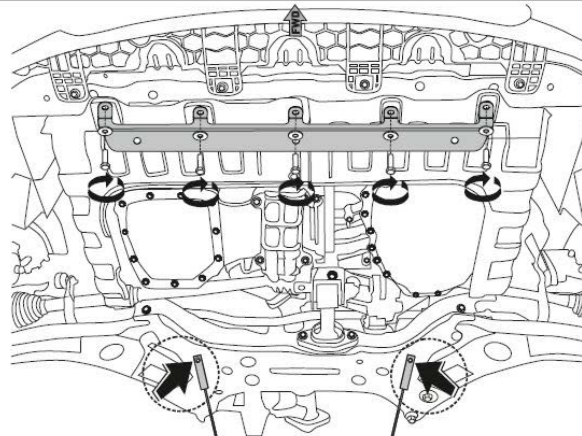

KIA Venga

Art. Nr.: 11.1980

1

2

3

9,8 Nm