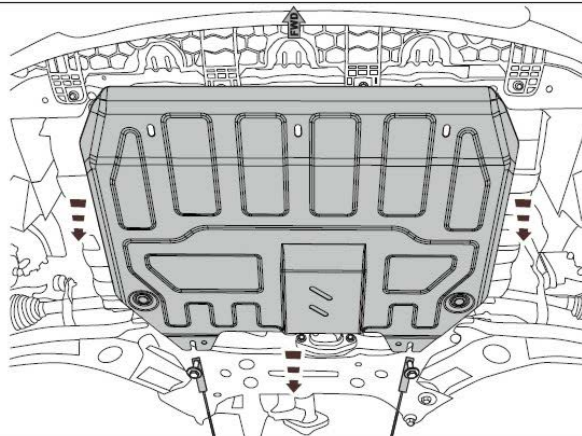

KIA Venga

Art. Nr.: 11.1980

4

5

6