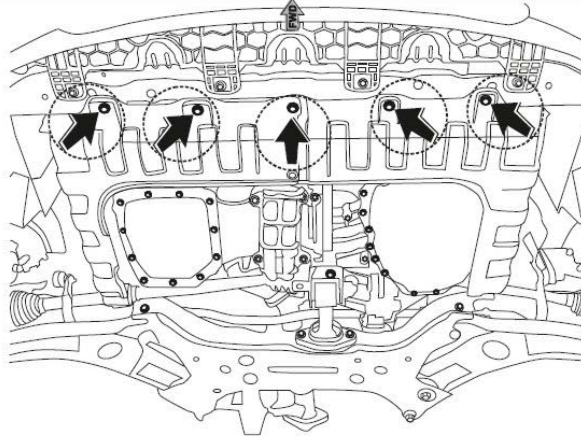

KIA Venga

Art. Nr.: 11.1980

1