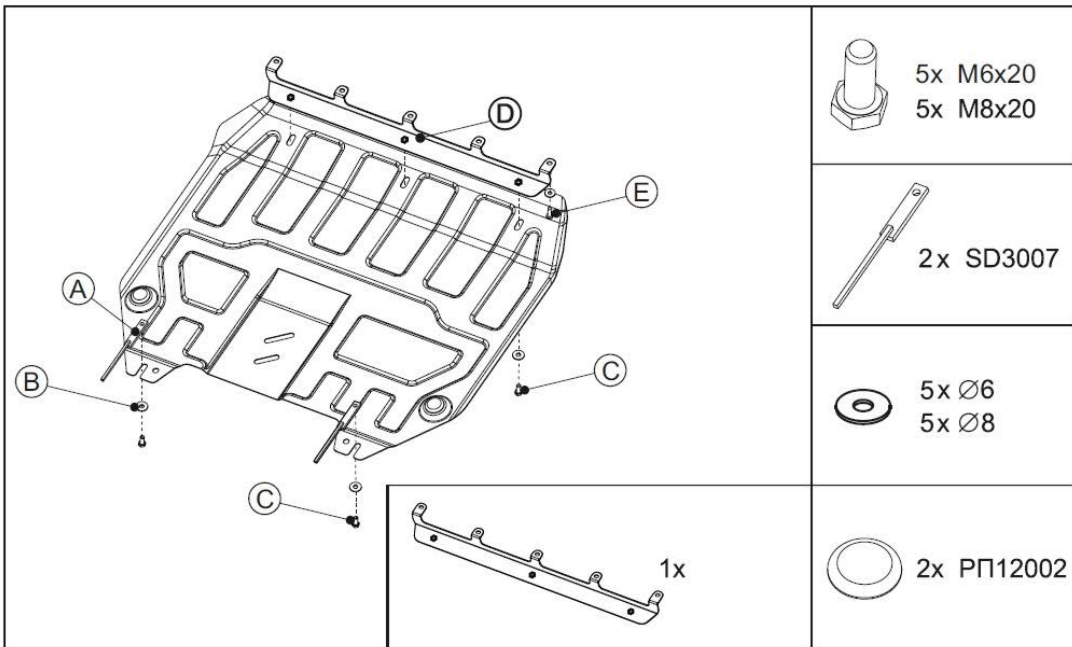

Art. Nr.: 11.1980

Model name Venga

Model year 2011-

GB Fitting instruction: engine undercover

KIA Venga

Art. Nr.: 11.1980

GB

Read this mounting manual carefully, before you start the installation. Warranty is granted only when installation is done correctly by your KIA dealer.