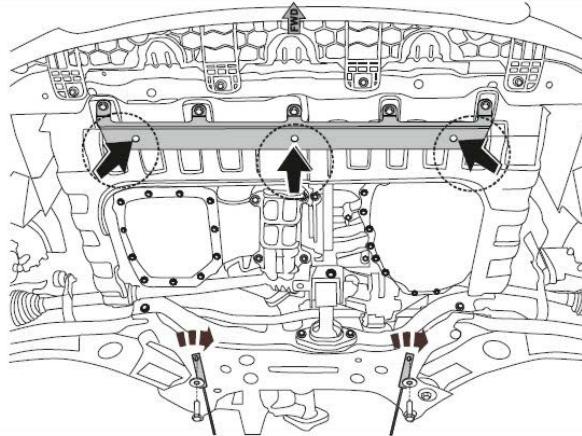

KIA Venga

Art. Nr.: 11.1980

4