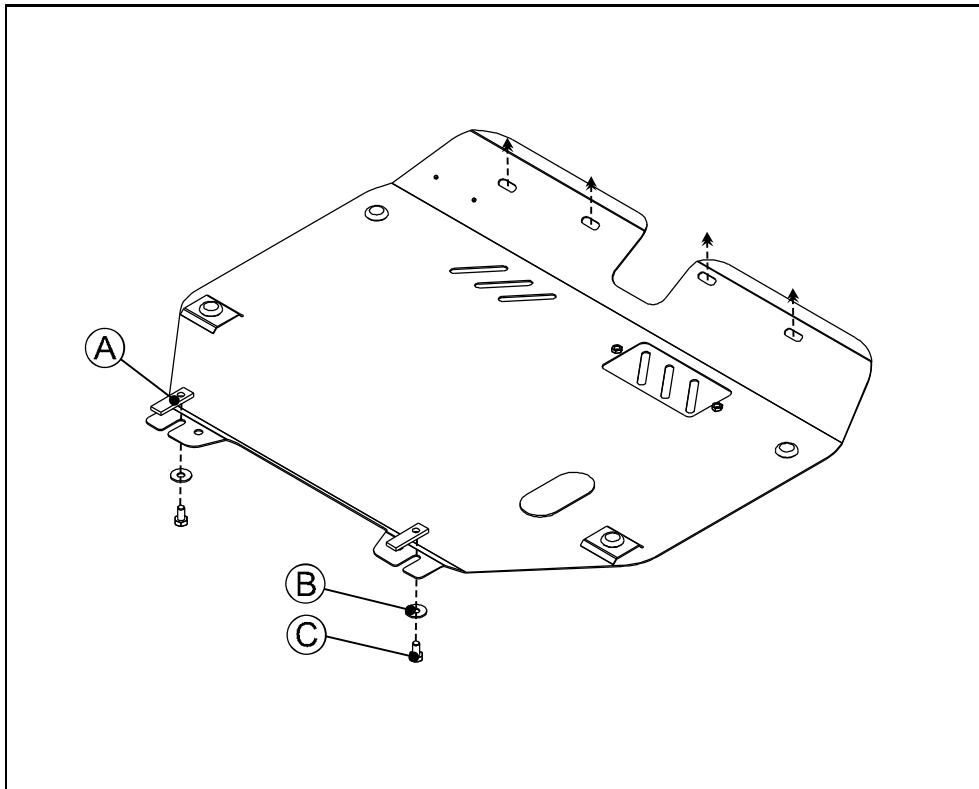

Part number:

R40101D200

Model name            Carens

Model year            2006-

**GB** Fitting instruction: engine undercover

**RU** Инструкция по установке: защита картера

KIA MOTORS

Part number:

R40101D200

2x M8x20  
2x M10x20

2x SD3003

2x Ø8  
2x Ø10

4x PП12001

**GB**

Read this mounting manual carefully, before you start the installation. Warranty is granted only when installation is done correctly by your KIA dealer.