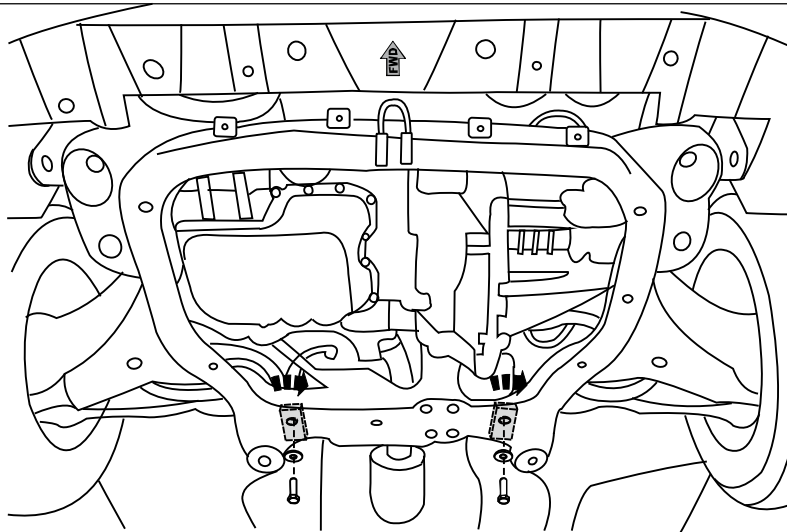

KIA MOTORS

Part number:

R40101D200

1

2

3