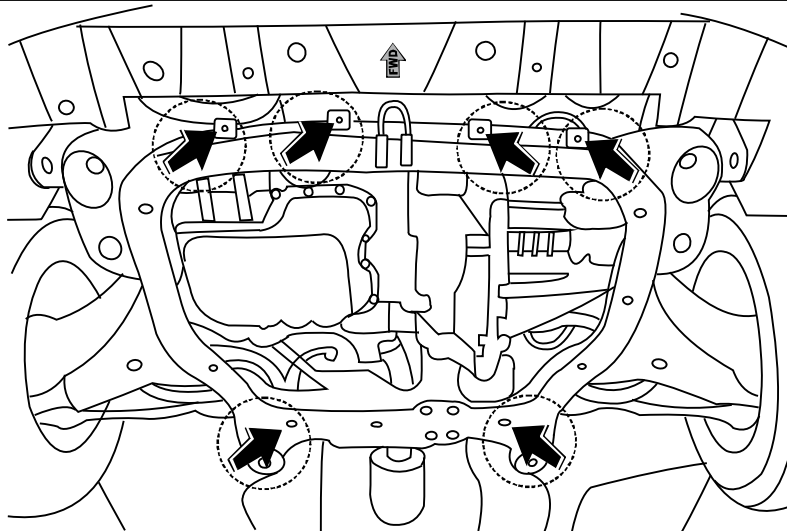

KIA MOTORS

Part number:

R40101D200

1

2

3