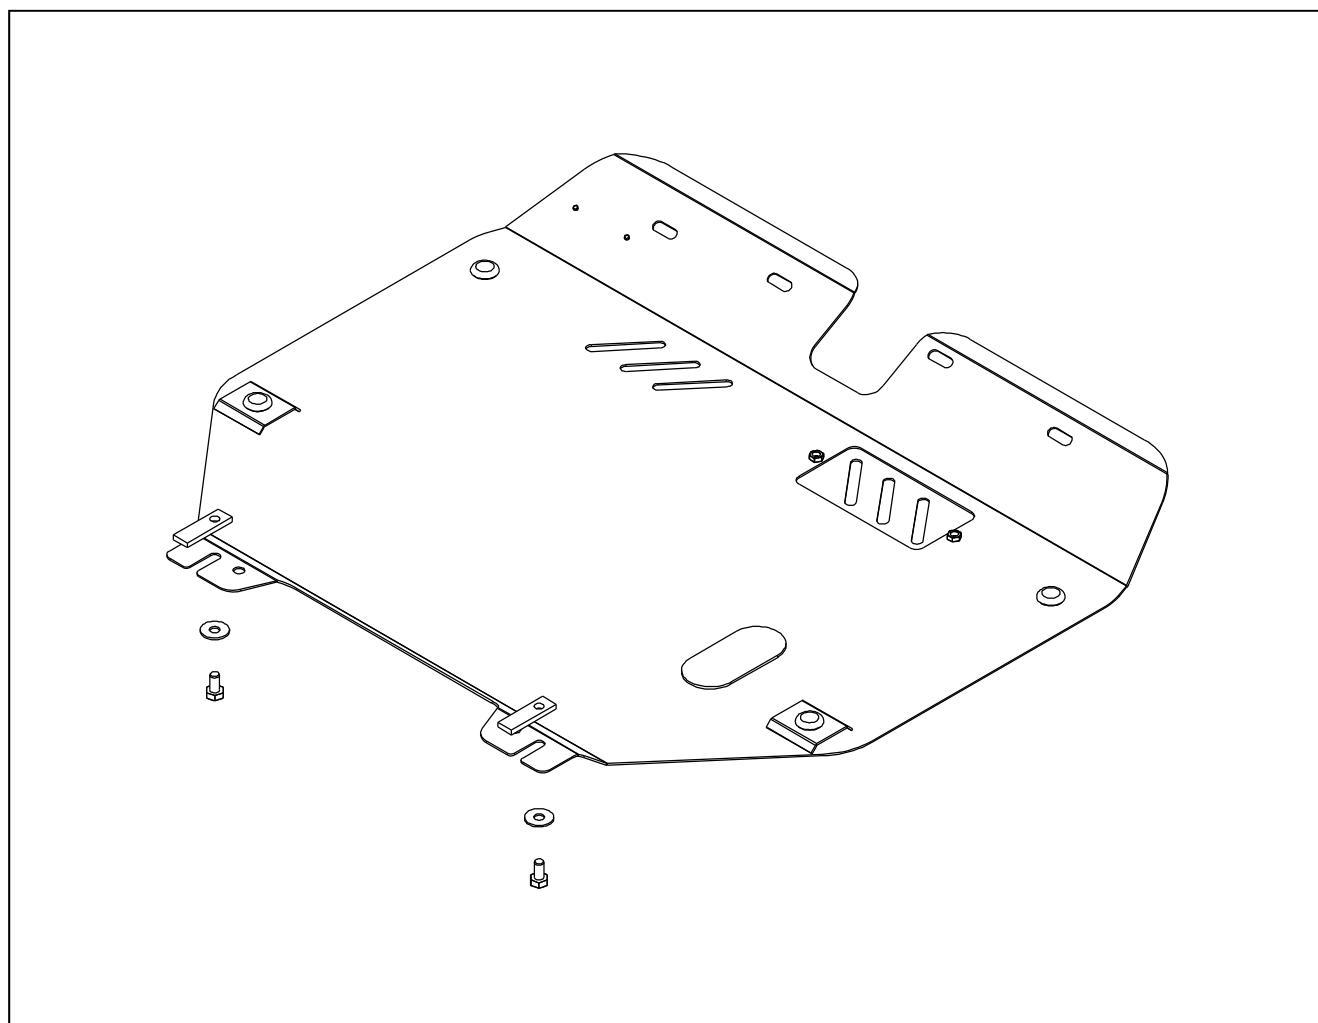

# KIA MOTORS

Part name/ Наименование продукта:

Engine undercover/ Защита картера

Part number/ Номер модели:

R40101D200

Part number:

R40101D200

Model name            Carens

Model year            2006-

**GB** Fitting instruction: engine undercover

**RU** Инструкция по установке: защита картера

KIA MOTORS

Part number:

R40101D200

2x M8x20  
2x M10x20

2x SD3003

2x Ø8  
2x Ø10

4x PП12001

**GB**

Read this mounting manual carefully, before you start the installation. Warranty is granted only when installation is done correctly by your KIA dealer.