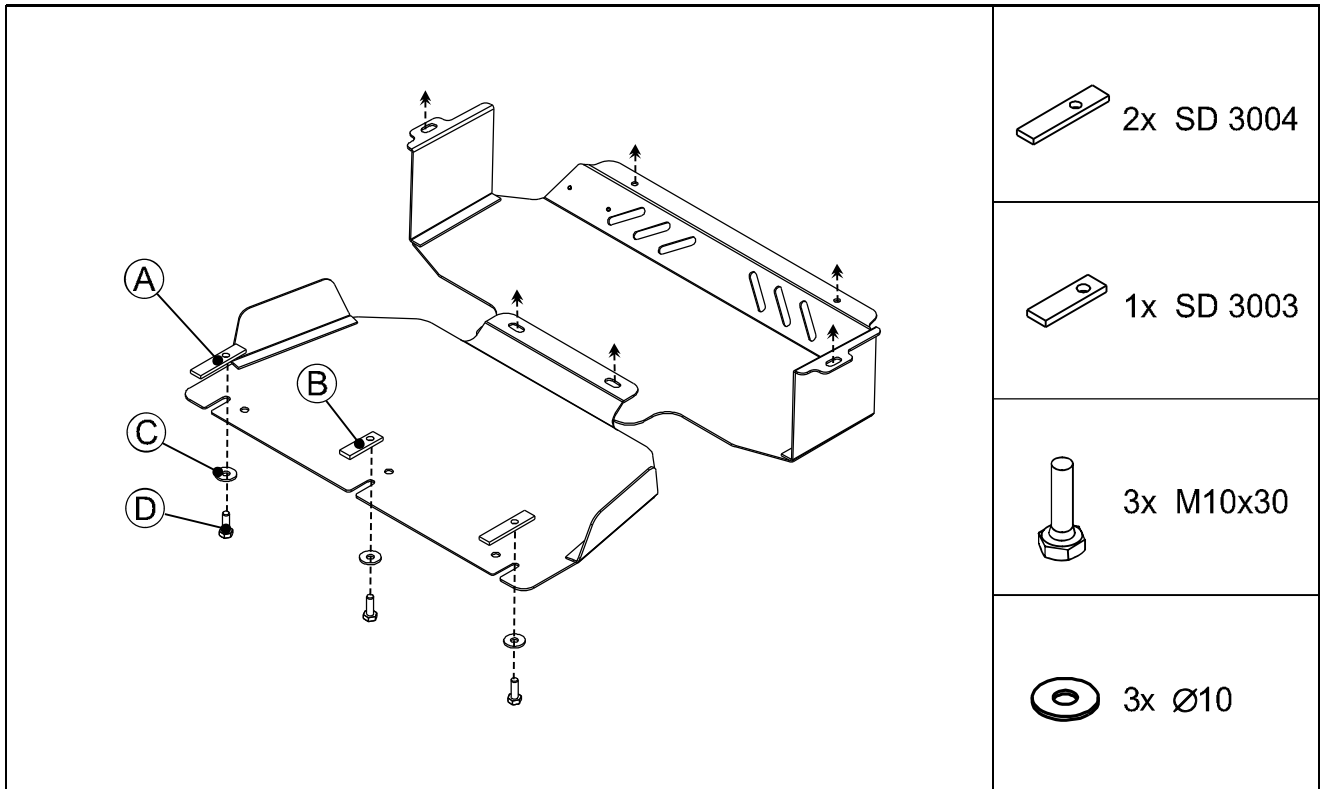

Model year 2006-

GB Fitting instruction: engine undercover

RU Инструкция по установке: защита картера

Part number
R40103E200

KIA Motors

Page
01

KIA MOTORS

Part number:

R40103E200

 2x SD 3004

 1x SD 3003

 3x M10x30

 3x Ø10

GB

Read this mounting manual carefully, before you start the installation. Warranty is granted only when installation is done correctly by your KIA dealer.