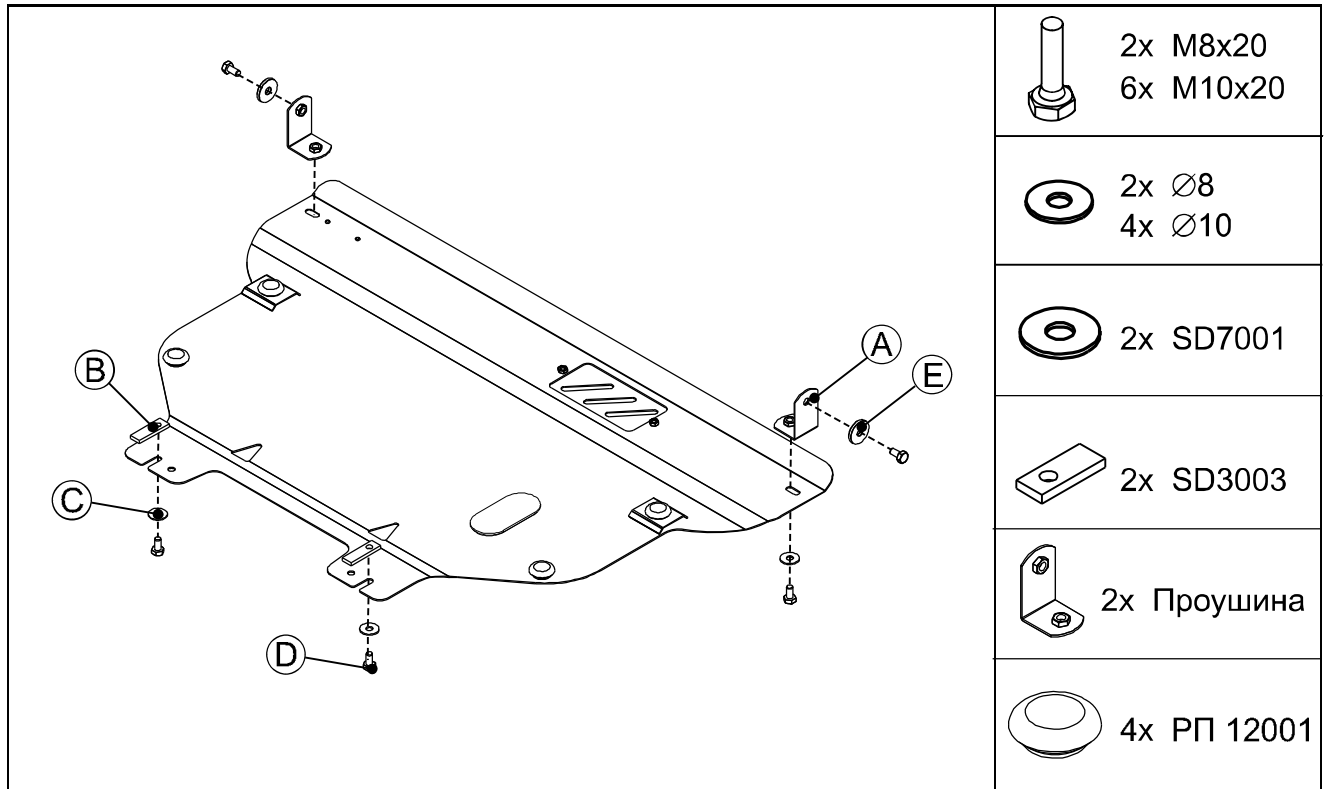

Model year 2006-

GB Fitting instruction: engine undercover

RU Инструкция по установке: защита картера

KIA MOTORS

Part number:

R40102G200

GB

Read this mounting manual carefully, before you start the installation. Warranty is granted only when installation is done correctly by your KIA dealer.