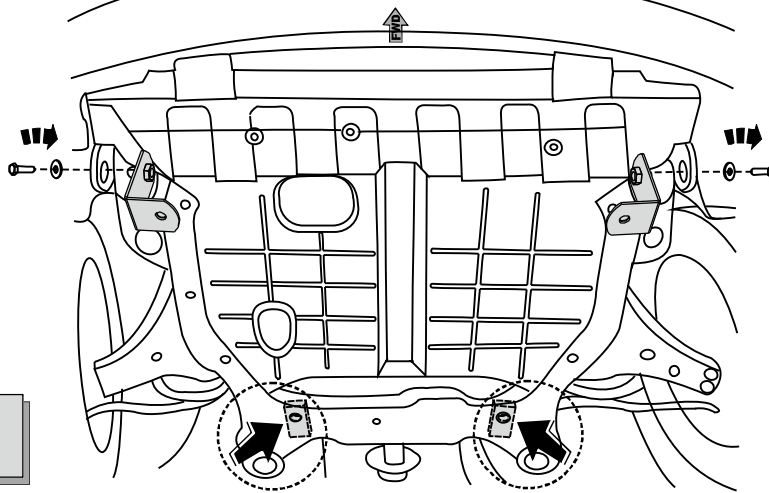

KIA MOTORS

Part number:

R40102G200

1

2

3