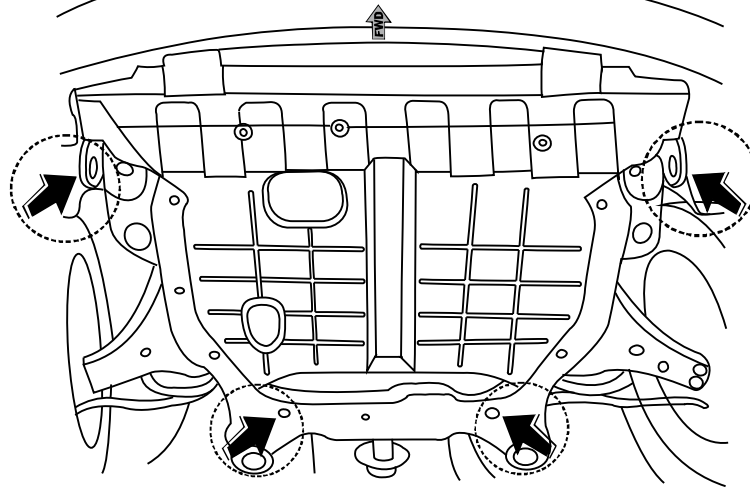

KIA MOTORS

Part number:

R40102G200

1