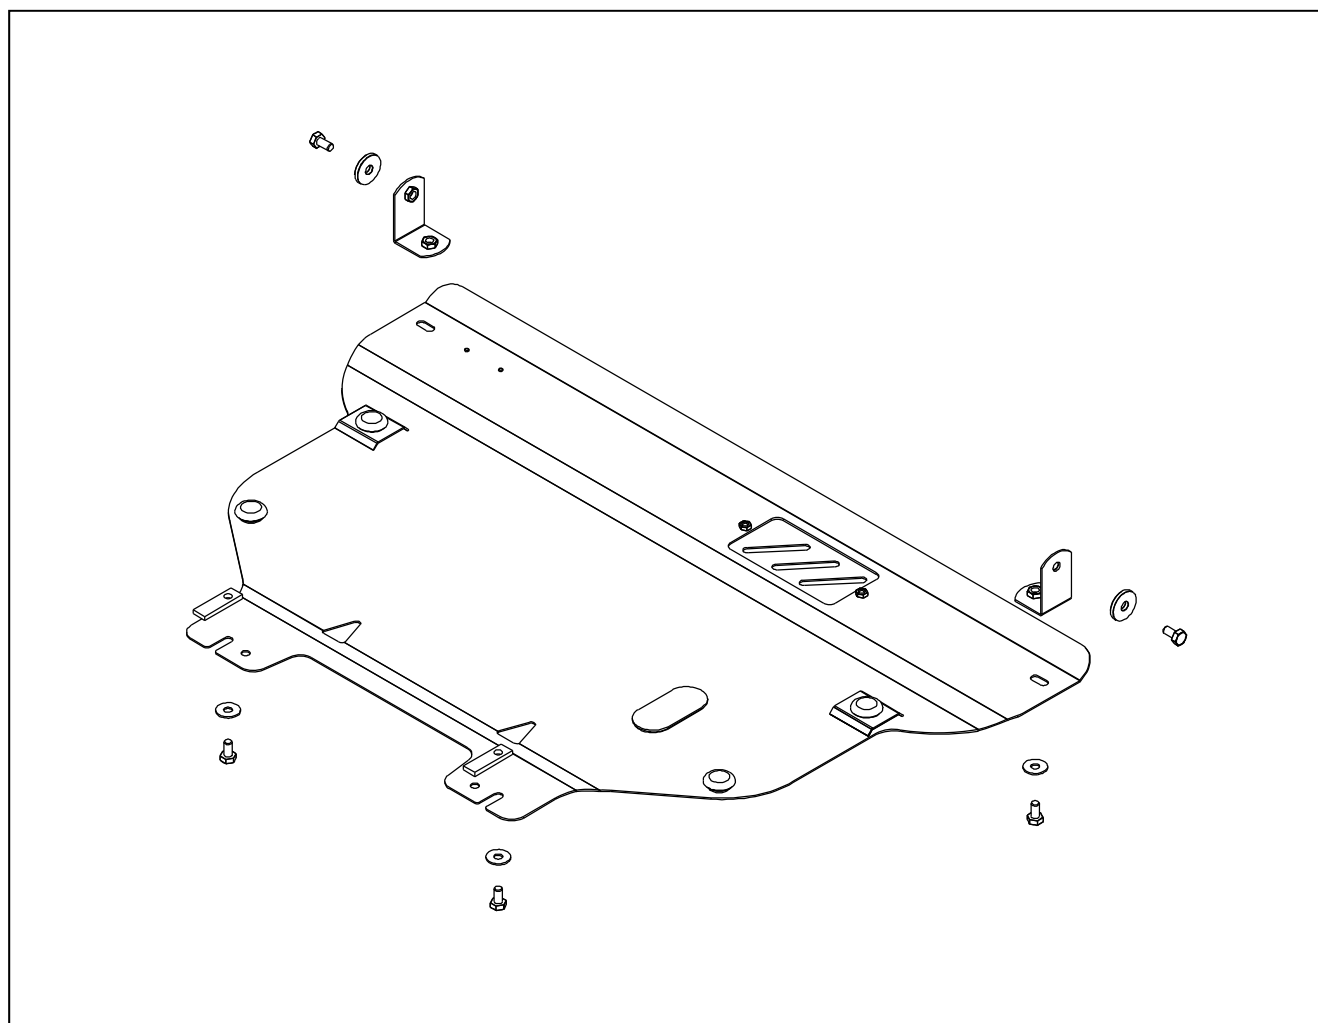

KIA MOTORS

Part name/ Наименование продукта:

Engine undercover/ Защита картера

Part number/ Номер модели:

R40102G200

Genuine Accessories Installation Instructions

Model application/ Объем и тип двигателя:

2,0; 2,7; 2,0D

Model year 2006-

GB Fitting instruction: engine undercover

RU Инструкция по установке: защита картера

KIA MOTORS

Part number:

R40102G200

GB

Read this mounting manual carefully, before you start the installation. Warranty is granted only when installation is done correctly by your KIA dealer.