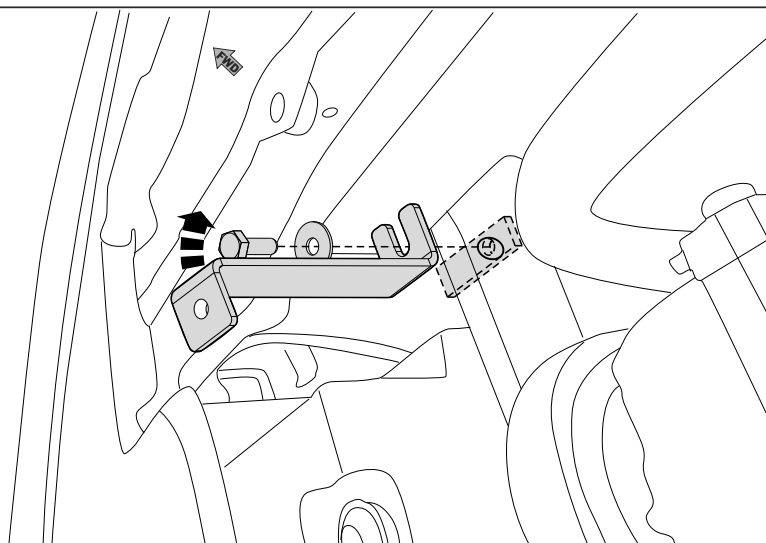

**GB** Fitting instruction: engine undercover

Part number:

**10.2948**

2x

2x

2x

2x M8x20  
2x M10x20  
2x M10x30

2x  $\varnothing 8$   
4x  $\varnothing 10$

**GB**

Read this mounting manual carefully, before you start the installation. Warranty is granted only when installation is done correctly by your HYUNDAI dealer.

Part number:

10.2948

1

2

3

2xM10x30