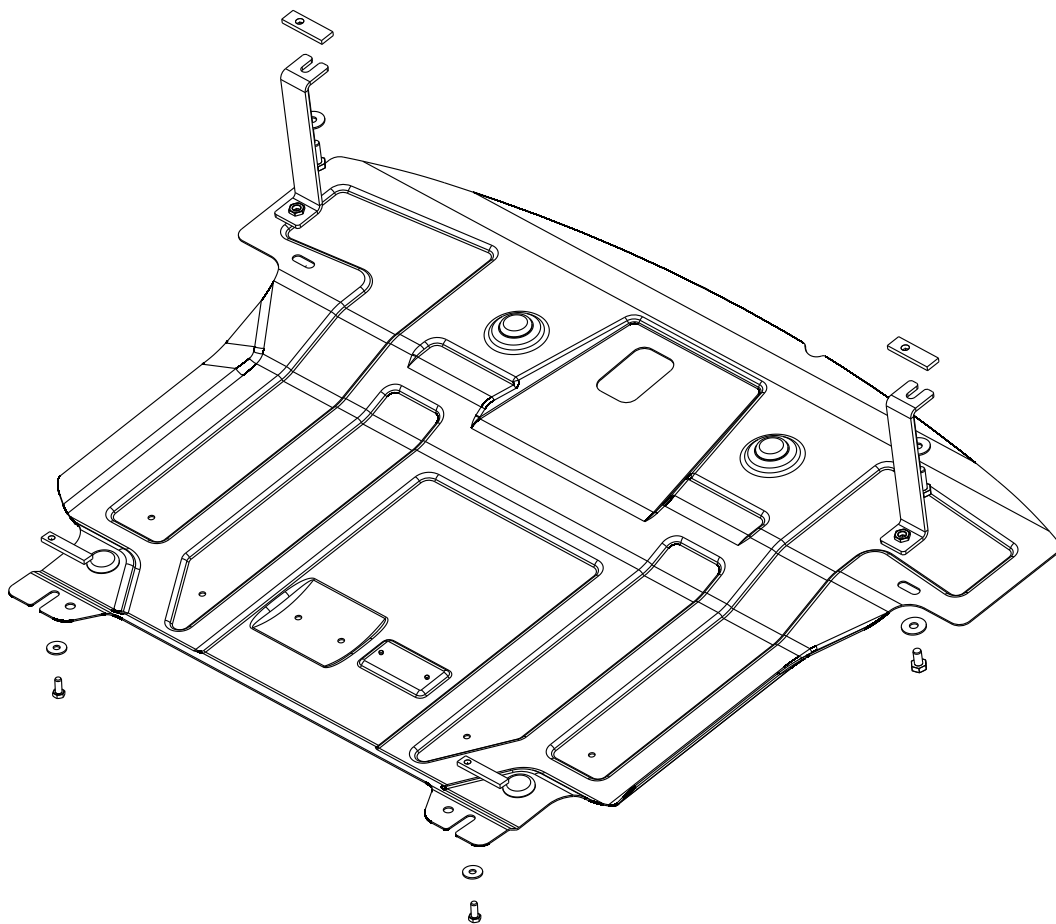

# Genuine Accessories Installation Instructions

Model application  
2,2D AT 4wd

Installation time  
30 min

	Date 10/2015
--	-----------------

Part number:

**10.2948**

Model name: Santa Fe;

Model year: **2012 -**

**GB** Fitting instruction: engine undercover

Part number:

**10.2948**

2x

2x

2x

2x M8x20  
2x M10x20  
2x M10x30

2x  $\varnothing 8$   
4x  $\varnothing 10$

**GB**

Read this mounting manual carefully, before you start the installation. Warranty is granted only when installation is done correctly by your HYUNDAI dealer.

Part number:

10.2948

1

2

3

2xM10x30