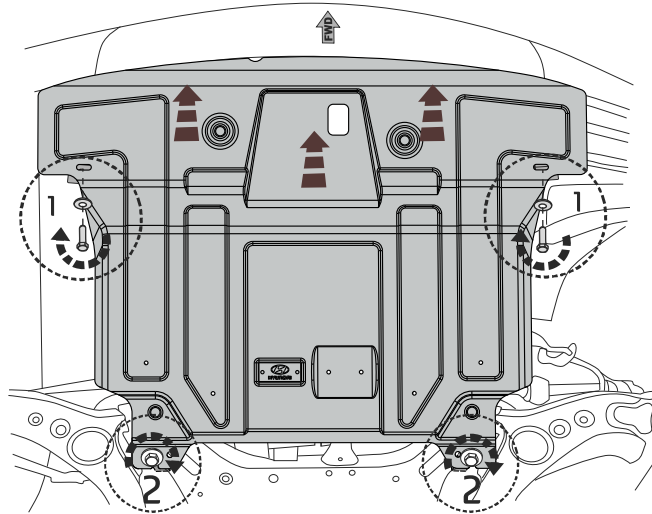

Part number:

10.2948

7