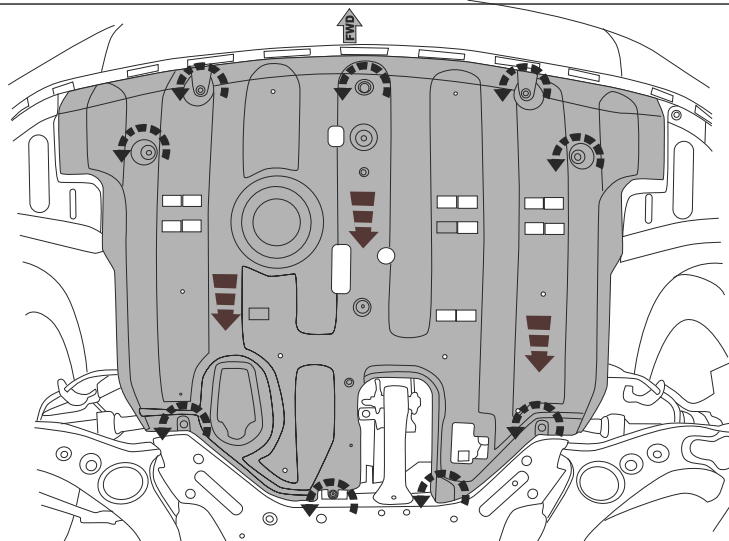

# Genuine Accessories Installation Instructions

Model application  
2,2D AT 4wd

Installation time  
30 min

	Date 10/2015
--	-----------------

Part number:

**10.2948**

Model name: Santa Fe;

Model year: **2012 -**

**GB** Fitting instruction: engine undercover

Part number:

**10.2948**

2x

2x

2x

2x M8x20  
2x M10x20  
2x M10x30

2x  $\varnothing 8$   
4x  $\varnothing 10$

**GB**

Read this mounting manual carefully, before you start the installation. Warranty is granted only when installation is done correctly by your HYUNDAI dealer.

Part number:

10.2948

1

2

3

2xM10x30

Part number:

10.2948

4

2xM10x30  
47 Nm

5

6

Part number:

10.2948