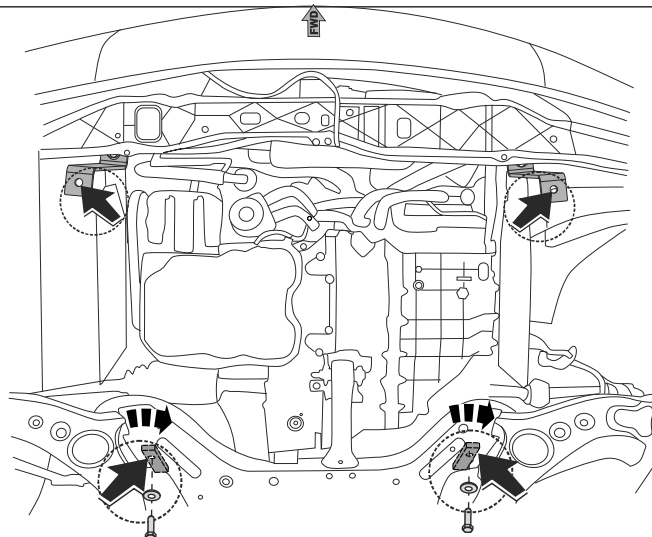

**GB** Fitting instruction: engine undercover

Part number:

**10.2948**

2x

2x

2x

2x M8x20  
2x M10x20  
2x M10x30

2x  $\varnothing 8$   
4x  $\varnothing 10$

**GB**

Read this mounting manual carefully, before you start the installation. Warranty is granted only when installation is done correctly by your HYUNDAI dealer.

Part number:

10.2948

1

2

3

2xM10x30

Part number:

10.2948

4

2xM10x30  
47 Nm

5

6

Part number:

10.2948