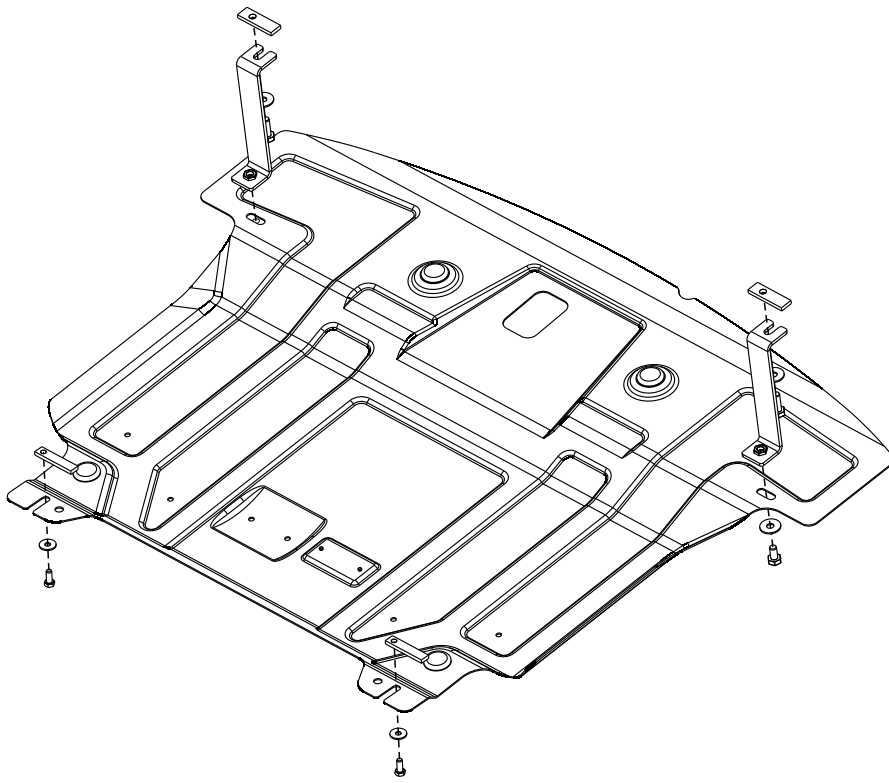

# Genuine Accessories Installation Instructions

Model application  
2,2D AT 4wd

Installation time  
30 min

	Date 10/2015
--	-----------------

Part number:

**10.2948**

Model name: Santa Fe;

Model year: **2012 -**

**GB** Fitting instruction: engine undercover

Part number:

**10.2948**

2x

2x

2x

2x M8x20  
2x M10x20  
2x M10x30

2x  $\varnothing 8$   
4x  $\varnothing 10$

**GB**

Read this mounting manual carefully, before you start the installation. Warranty is granted only when installation is done correctly by your HYUNDAI dealer.

Part number:

10.2948

1

2

3

2xM10x30