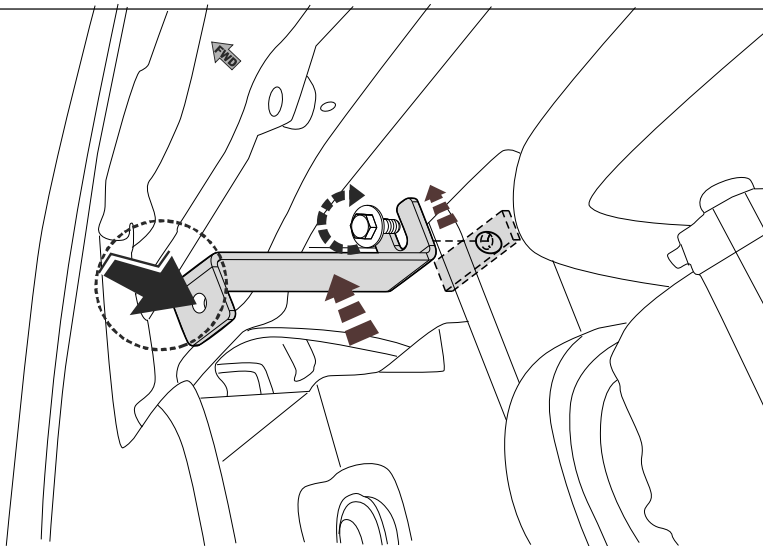

**GB** Fitting instruction: engine undercover

Part number:

**10.2948**

2x

2x

2x

2x M8x20  
2x M10x20  
2x M10x30

2x  $\varnothing 8$   
4x  $\varnothing 10$

**GB**

Read this mounting manual carefully, before you start the installation. Warranty is granted only when installation is done correctly by your HYUNDAI dealer.

Part number:

10.2948

1

2

3

2xM10x30

Part number:

10.2948

4

2xM10x30  
47 Nm

5

6

Part number:

10.2948