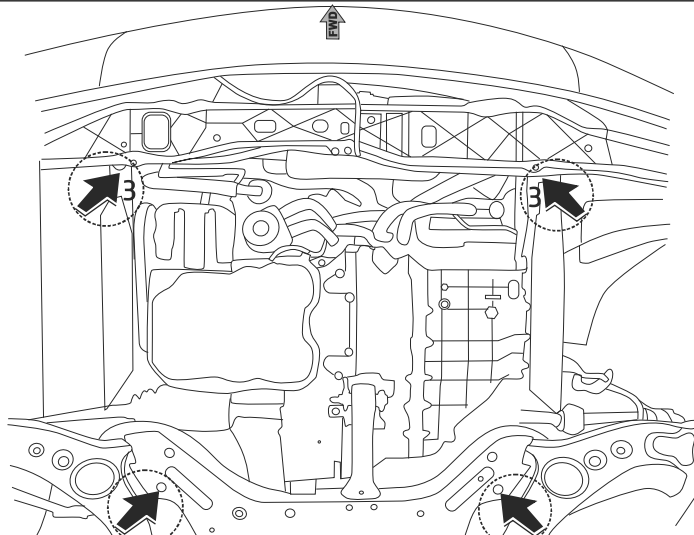

**GB** Fitting instruction: engine undercover

Part number:

**10.2948**

2x

2x

2x

2x M8x20  
2x M10x20  
2x M10x30

2x  $\varnothing 8$   
4x  $\varnothing 10$

**GB**

Read this mounting manual carefully, before you start the installation. Warranty is granted only when installation is done correctly by your HYUNDAI dealer.

Part number:

10.2948

1

2

3

2xM10x30

Part number:

10.2948

4

2xM10x30  
47 Nm

5

6

Part number:

10.2948