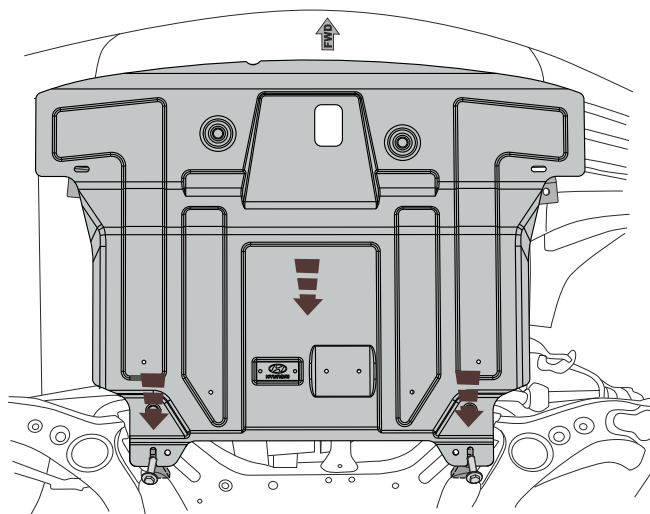

Part number:

10.2948

4

2xM10x30
47 Nm

5

6