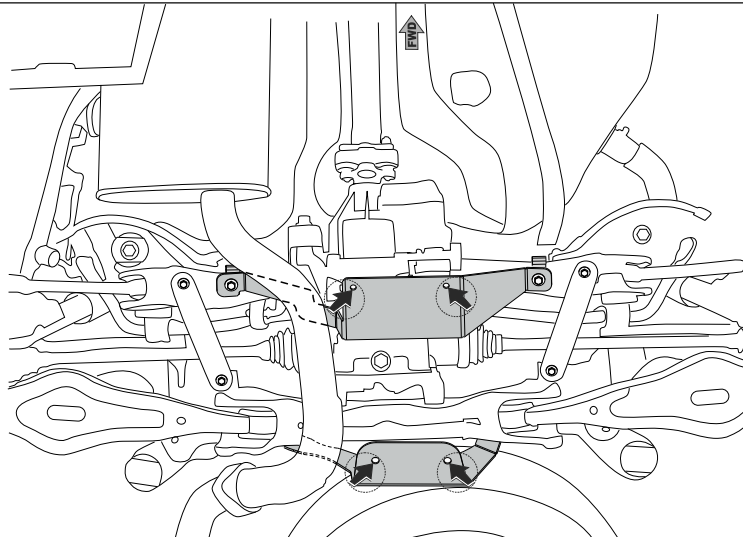

	Part number:
	10.2931
Part name Reduction gearbox undercover	

Genuine Accessories Installation Instructions

Model application
2,2D AT 4wd; 2,2D MT4wd; 2,4 AT4wd; 2,4 MT4wd

Installation time
30 min

--	--

Part number:

2x

2x

M10 2x

4x M8x20
2x M10x100

4x Ø8
4x Ø10

GB

Read this mounting manual carefully, before you start the installation. Warranty is granted only when installation is done correctly by your HYUNDAI dealer.

Part number:

10.2931

1

2

3

Part number:

10.2931

4

2xM10

47 Nm

5

6

4xM8x20

24 Nm

Part number:

10.2931

7