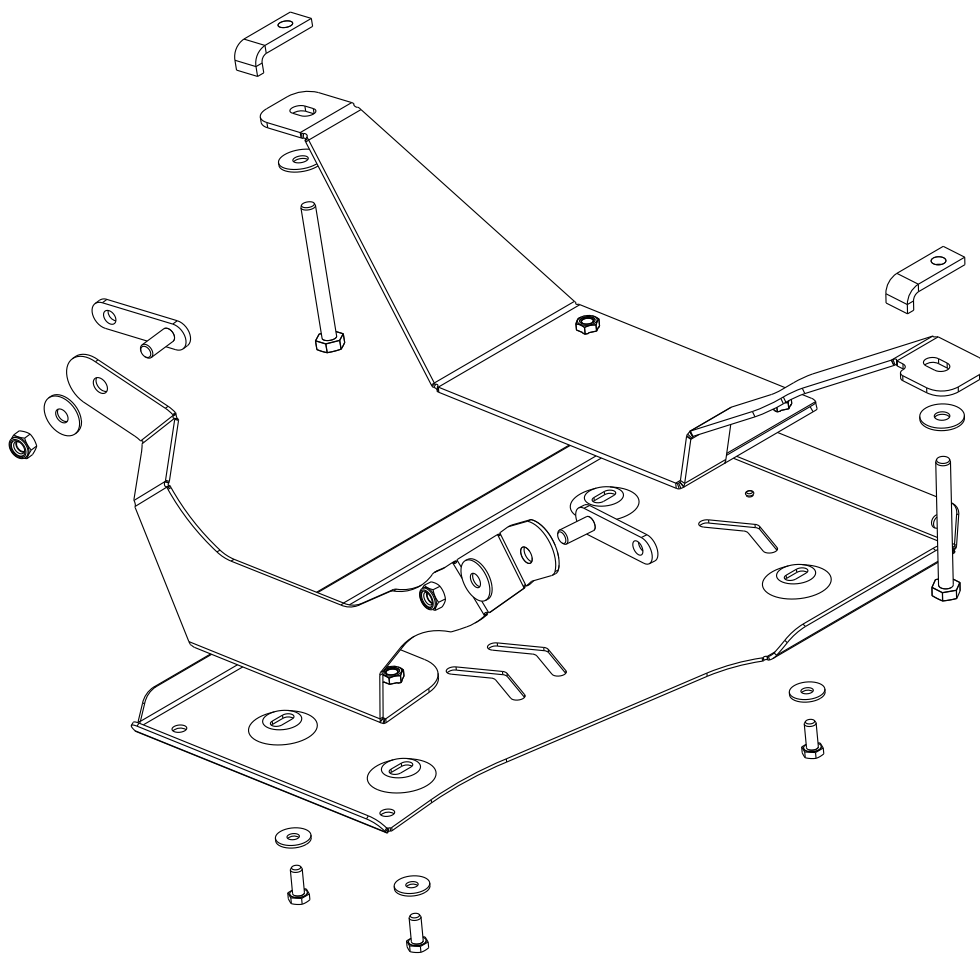

	Part number:
	10.2931
Part name Reduction gearbox undercover	

Genuine Accessories Installation Instructions

Model application
2,2D AT 4wd; 2,2D MT4wd; 2,4 AT4wd; 2,4 MT4wd

Installation time
30 min

--	--

Part number:

10.2931

Model name: Santa Fe

Model year: 2012 -

Fitting instruction:
Reduction gearbox undercover

Part number:

10.2931

1x

1x

2x

2x

M10 2x

4x M8x20
2x M10x100

4x Ø8
4x Ø10

GB

Read this mounting manual carefully, before you start the installation. Warranty is granted only when installation is done correctly by your HYUNDAI dealer.

Part number:

10.2931

1

2

3

Part number:

10.2931

4

2xM10