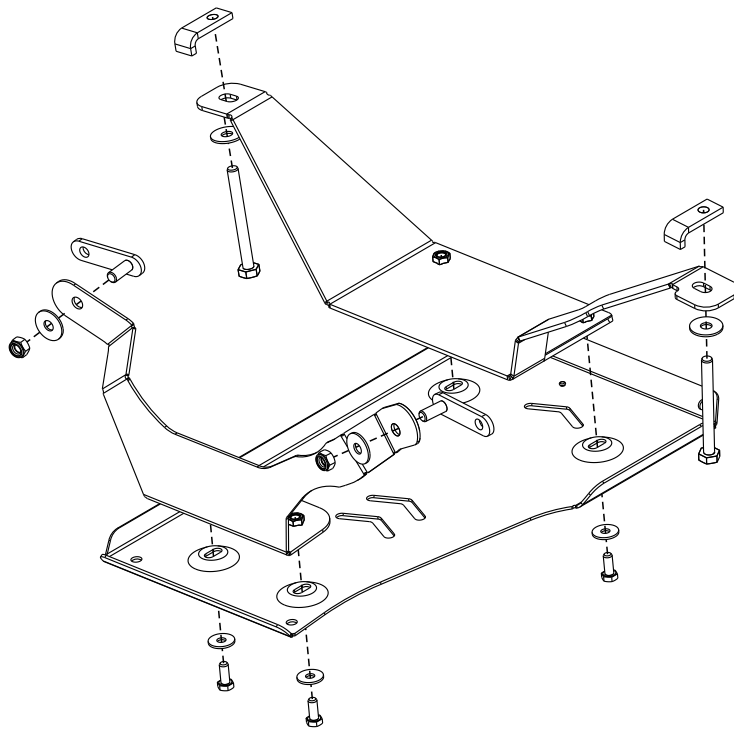

	Part number:
	10.2931
Part name Reduction gearbox undercover	

Genuine Accessories Installation Instructions

Model application
2,2D AT 4wd; 2,2D MT4wd; 2,4 AT4wd; 2,4 MT4wd

Installation time
30 min

--	--

Part number:

10.2931

Model name: Santa Fe

Model year: 2012 -

Fitting instruction:
Reduction gearbox undercover

Part number:

10.2931

1x

1x

2x

2x

M10 2x

4x M8x20
2x M10x100

4x Ø8
4x Ø10

GB

Read this mounting manual carefully, before you start the installation. Warranty is granted only when installation is done correctly by your HYUNDAI dealer.

Part number: