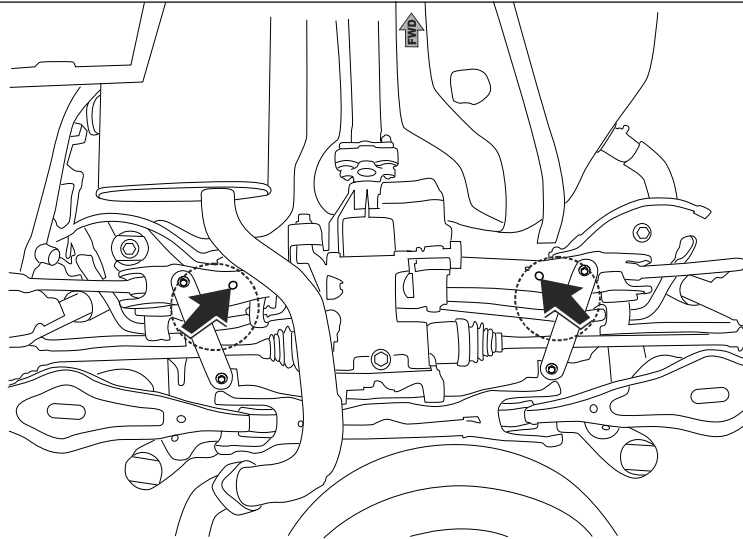

	Part number:
	10.2931
Part name Reduction gearbox undercover	

Genuine Accessories Installation Instructions

Model application
2,2D AT 4wd; 2,2D MT4wd; 2,4 AT4wd; 2,4 MT4wd

Installation time
30 min

--	--

Part number:

10.2931

Model name: Santa Fe

Model year: 2012 -

Fitting instruction:
Reduction gearbox undercover

Part number:

10.2931

1x

1x

2x

2x

M10 2x

4x M8x20
2x M10x100

4x Ø8
4x Ø10

GB

Read this mounting manual carefully, before you start the installation. Warranty is granted only when installation is done correctly by your HYUNDAI dealer.

Part number:

10.2931

1

2

3

Part number:

10.2931

4

2xM10