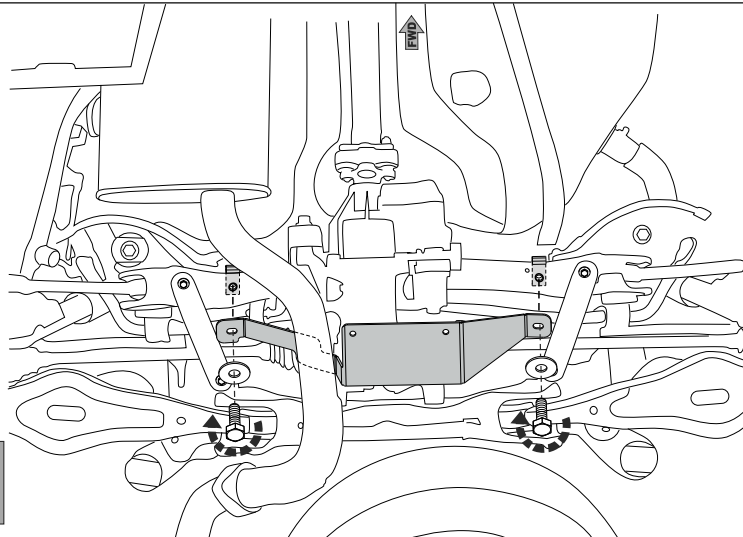

	Part number:
	10.2931
Part name Reduction gearbox undercover	

Genuine Accessories Installation Instructions

Model application
2,2D AT 4wd; 2,2D MT4wd; 2,4 AT4wd; 2,4 MT4wd

Installation time
30 min

--	--

Part number:

10.2931

Model name: Santa Fe

Model year: 2012 -

Fitting instruction:
Reduction gearbox undercover

Part number:

10.2931

1x

1x

2x

2x

M10 2x

4x M8x20
2x M10x100

4x Ø8
4x Ø10

GB

Read this mounting manual carefully, before you start the installation. Warranty is granted only when installation is done correctly by your HYUNDAI dealer.

Part number:

10.2931

1

2

3

Part number:

10.2931

4

2xM10