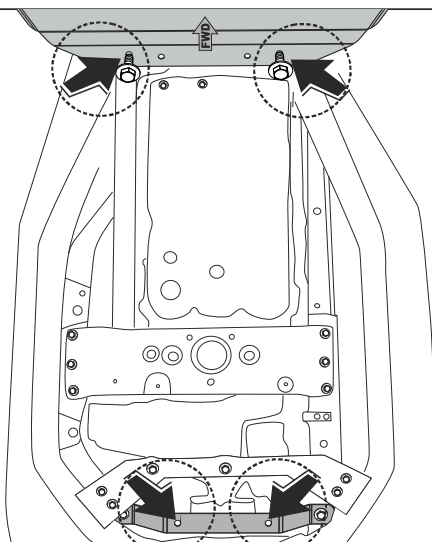

		Part number:
		10.2656
Part name Transmission undercover		

Genuine Accessories Installation Instructions

Model application
3,8 AT; 3,0 AWD

Installation time
30 min

--	--

Part number:

10.2656

Model name: Genesis

Model year: 2014-

GB Fitting instruction: transmission undercover

Part number:

10.2656

1x

2xM10x20
2xM10x1,25x20

4x $\varnothing 10$

GB

Read this mounting manual carefully, before you start the installation. Warranty is granted only when installation is done correctly by your HYUNDAI dealer.

Part number:

10.2656

1

2

3

Part number:

10.2656