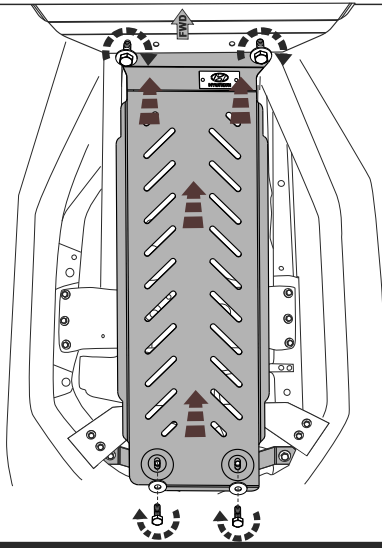

Part number:

10.2656

4