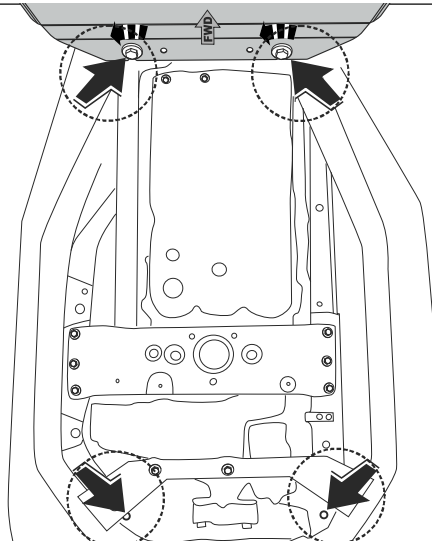

		Part number:
		10.2656
Part name Transmission undercover		

Genuine Accessories Installation Instructions

Model application
3,8 AT; 3,0 AWD

Installation time
30 min

--	--

Part number:

10.2656

Model name: Genesis

Model year: 2014-

GB Fitting instruction: transmission undercover

Part number:

10.2656

1x

2xM10x20
2xM10x1,25x20

4x $\varnothing 10$

GB

Read this mounting manual carefully, before you start the installation. Warranty is granted only when installation is done correctly by your HYUNDAI dealer.

Part number:

10.2656

1

2

3

Part number:

10.2656