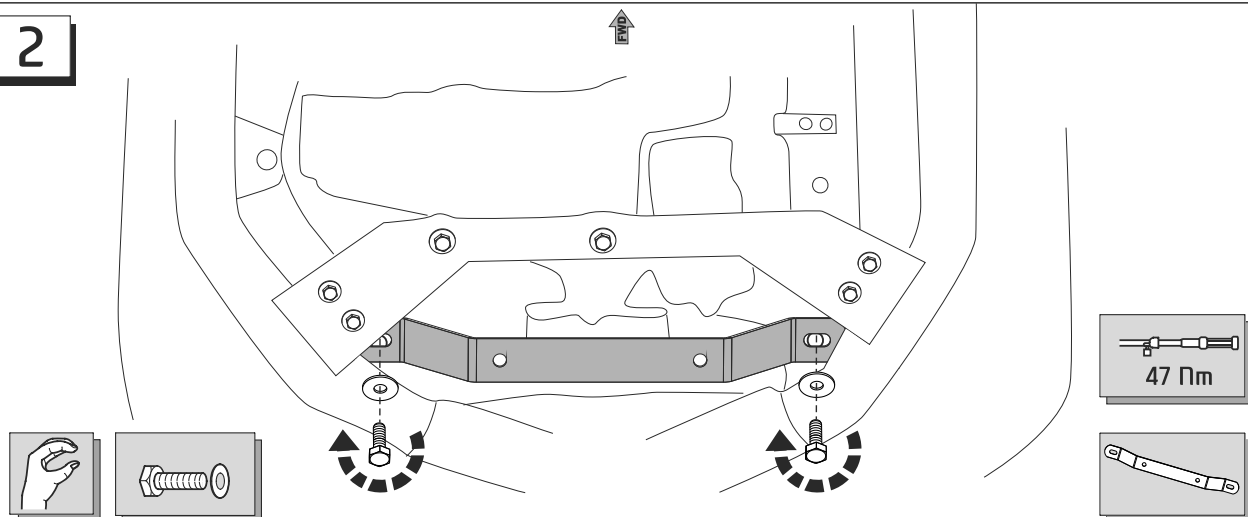

Model year: 2014-

GB Fitting instruction: transmission undercover

Part number:

10.2656

1x

2xM10x20
2xM10x1,25x20

4x $\varnothing 10$

GB

Read this mounting manual carefully, before you start the installation. Warranty is granted only when installation is done correctly by your HYUNDAI dealer.

Part number:

10.2656

1

2

3

Part number:

10.2656