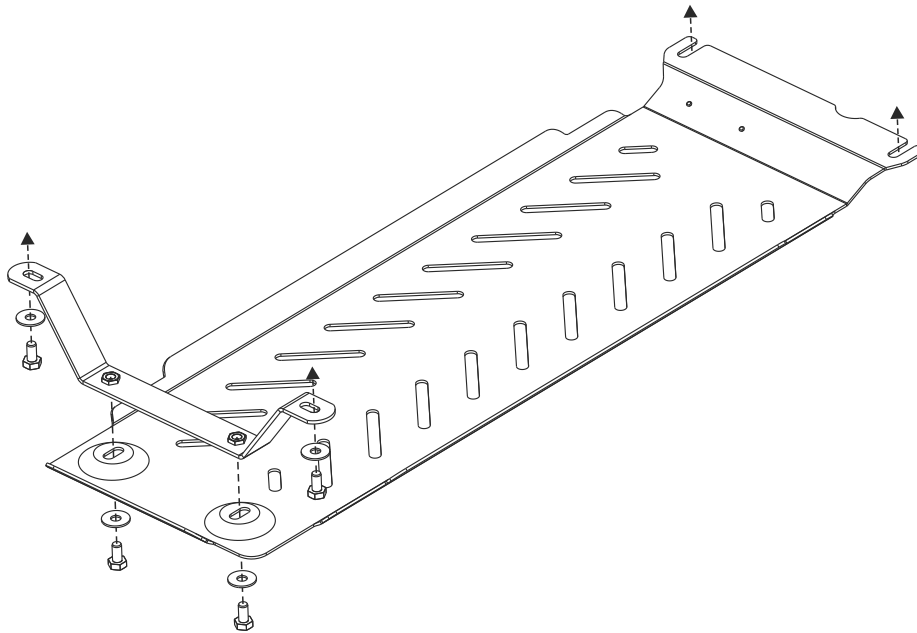

		Part number:
		10.2656
Part name Transmission undercover		

Genuine Accessories Installation Instructions

Model application
3,8 AT; 3,0 AWD

Installation time
30 min

--	--

Part number:

10.2656

Model name: Genesis

Model year: 2014-

GB Fitting instruction: transmission undercover

Part number:

10.2656

1x

2xM10x20
2xM10x1,25x20

4x $\varnothing 10$

GB

Read this mounting manual carefully, before you start the installation. Warranty is granted only when installation is done correctly by your HYUNDAI dealer.

Part number:

10.2656

1

2

3

Part number:

10.2656