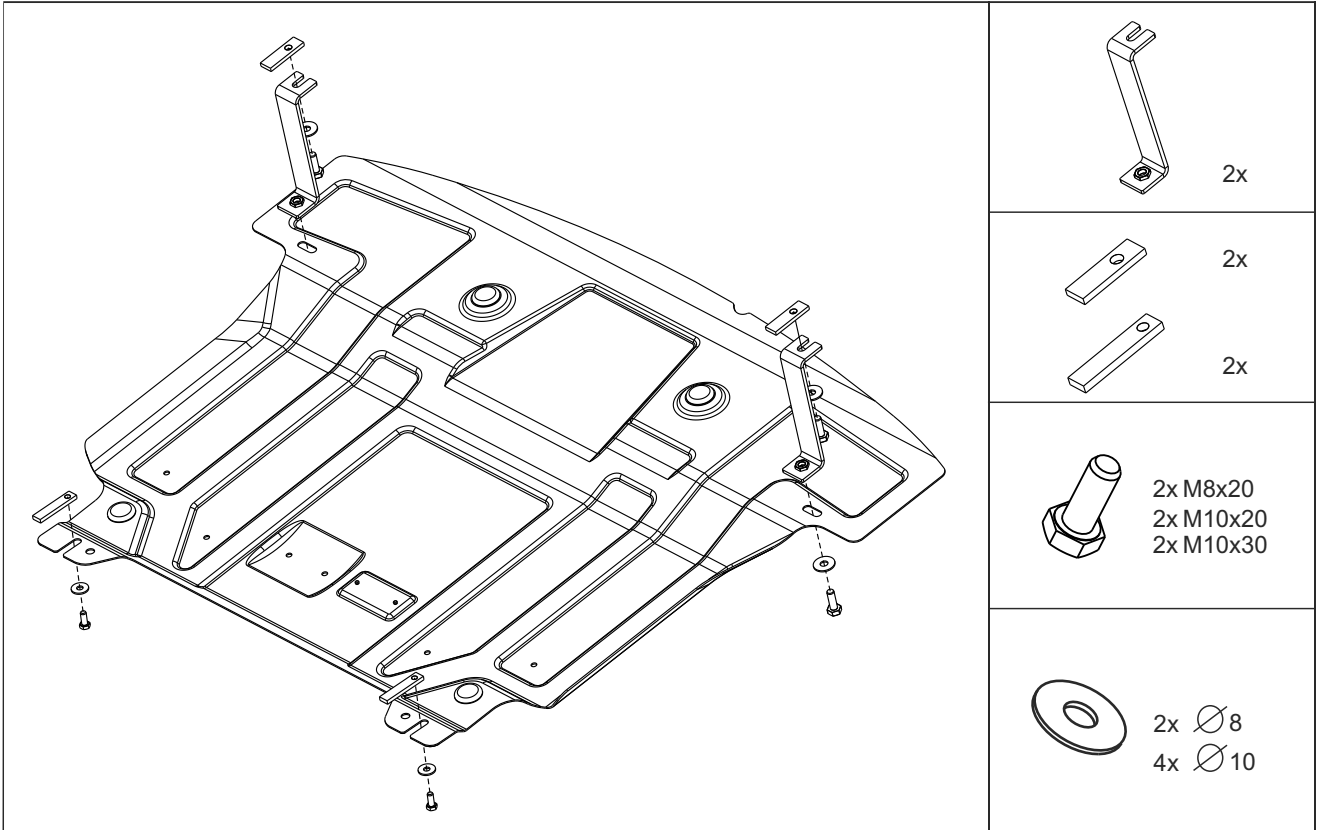

Part number:

**10.2345**

**HYUNDAI**

Model name Santa Fe

Model year 09.2012 -

Model application  
2,2D AT; 2,2D MT; 2,4 AT; 2,4 MT

**GB** Fitting instruction: engine undercover

Part number:

**10.2345**

**GB**

Read this mounting manual carefully, before you start the installation. Warranty is granted only when installation is done correctly by your HYUNDAI dealer.

Part number:

10.2345

1

2

3

Part number:

10.2345

4

5

6

Part number:

**10.2345**

**7**