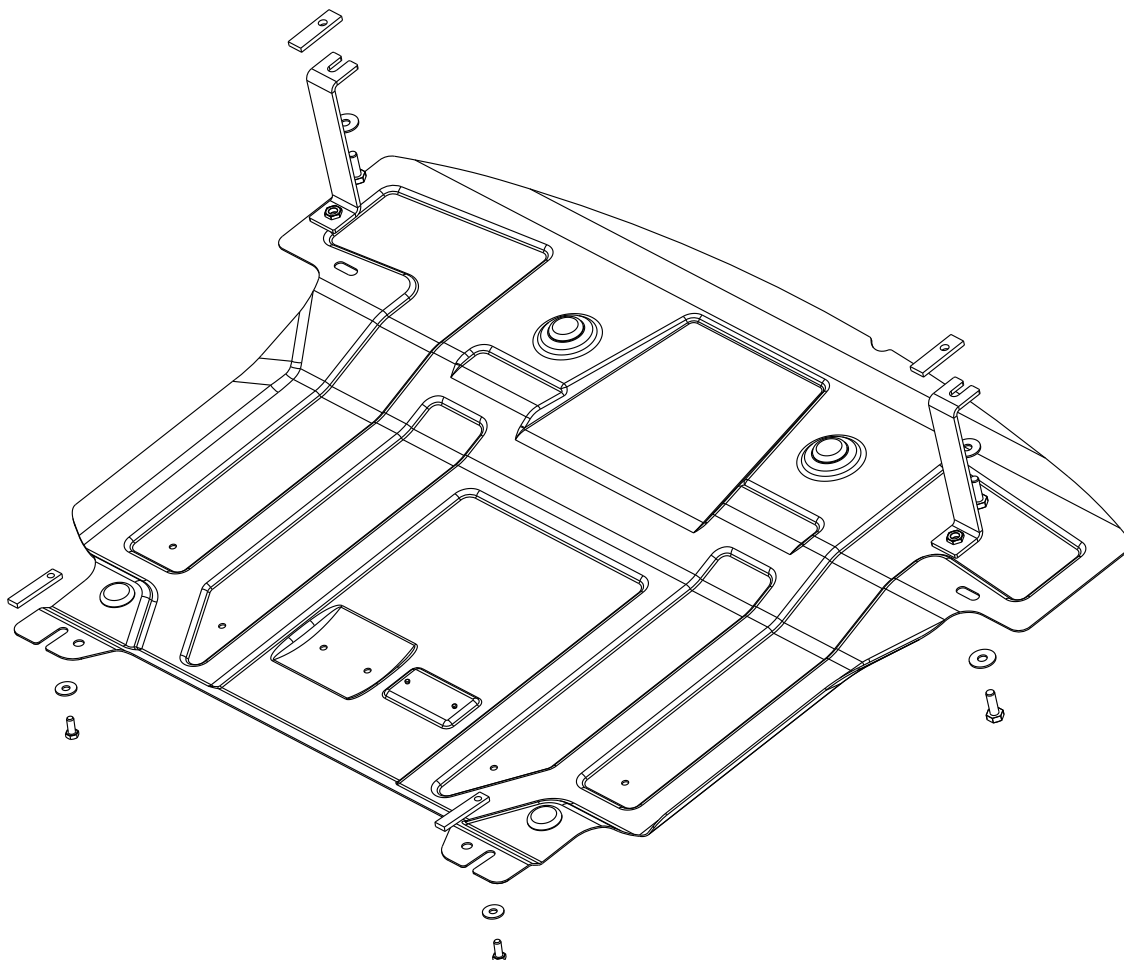

Part number:

**10.2345**

**HYUNDAI**

Model name Santa Fe

Model year 09.2012 -

Model application  
2,2D AT; 2,2D MT; 2,4 AT; 2,4 MT

**GB** Fitting instruction: engine undercover

Part number:

**10.2345**

**GB**

Read this mounting manual carefully, before you start the installation. Warranty is granted only when installation is done correctly by your HYUNDAI dealer.

Part number:

10.2345

1

2

3

Part number:

10.2345

4

5

6

Part number:

**10.2345**

**7**