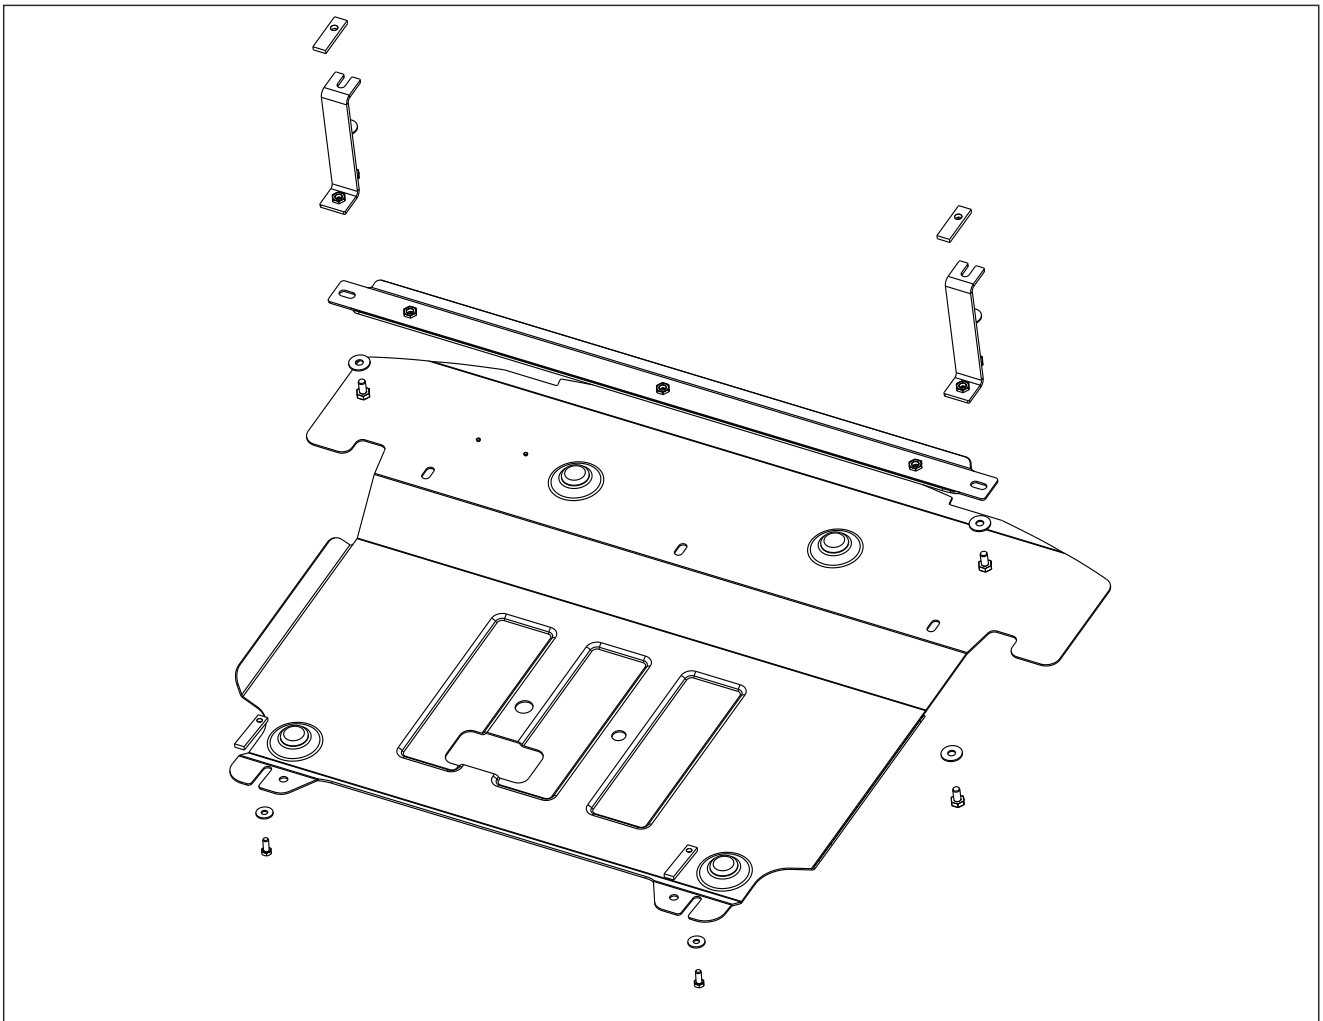

Part number:

10.2317

Model name

Santa Fe

Fitting instruction: engine undercover

Model year

2012

Part number:

10.2317

Part number:

10.2317

HYUNDAI

1

2

3

47 Nm

Part number:

10.2317

HYUNDAI

4

5

6

Part number:

10.2317