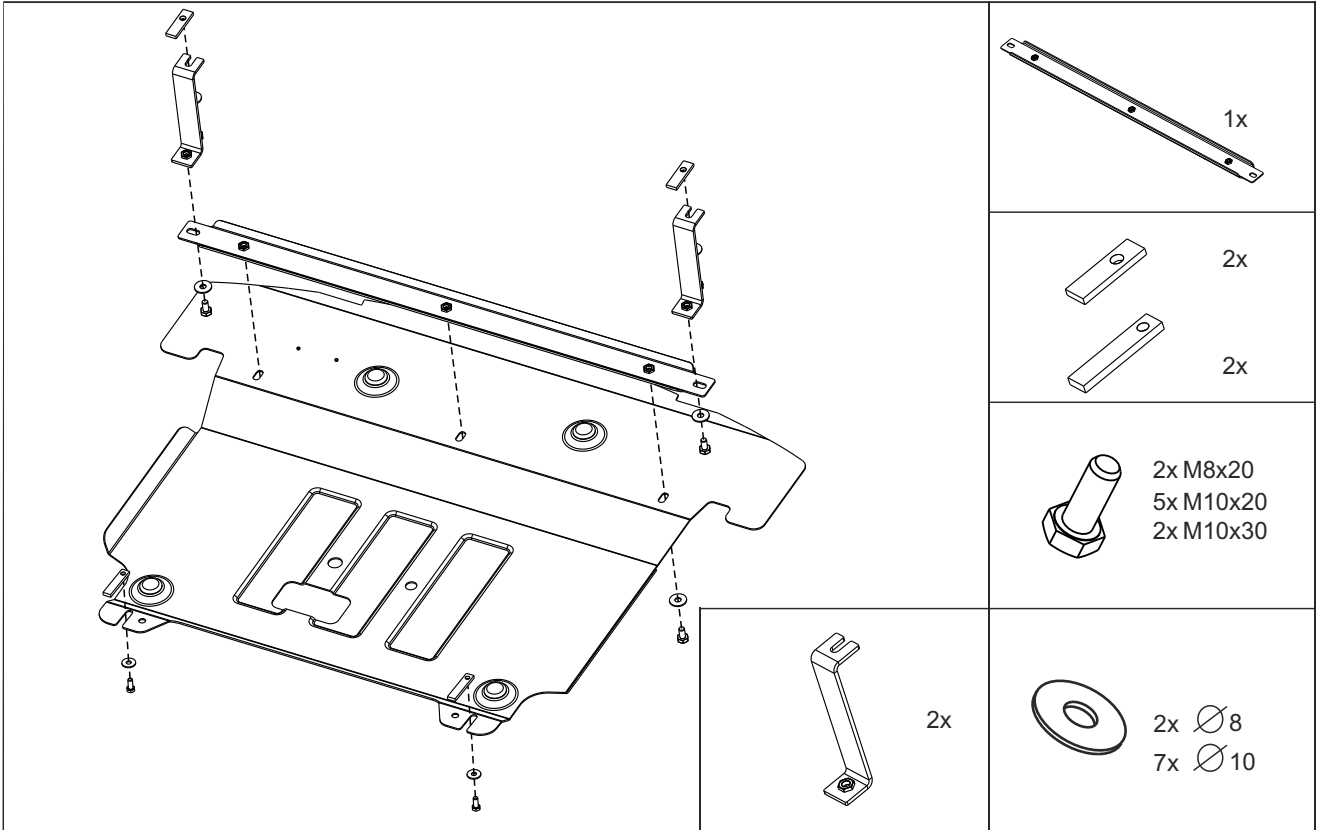

Part number:

10.2317