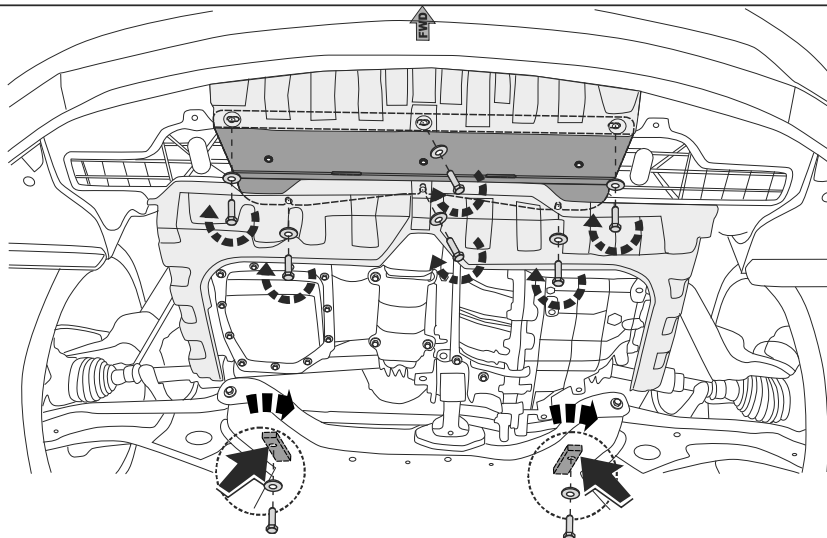

Part number:

Hyundai Veloster

10.2289

Year: 2012 -

GB Fitting instruction: engine undercover

Part number:

10.2289

GB

Read this mounting manual carefully, before you start the installation. Warranty is granted only when installation is done correctly by your HYUNDAI dealer.

Part number:

10.2289

1

2

3

Part number:

10.2289

4

5

6

Part number:

10.2289

7