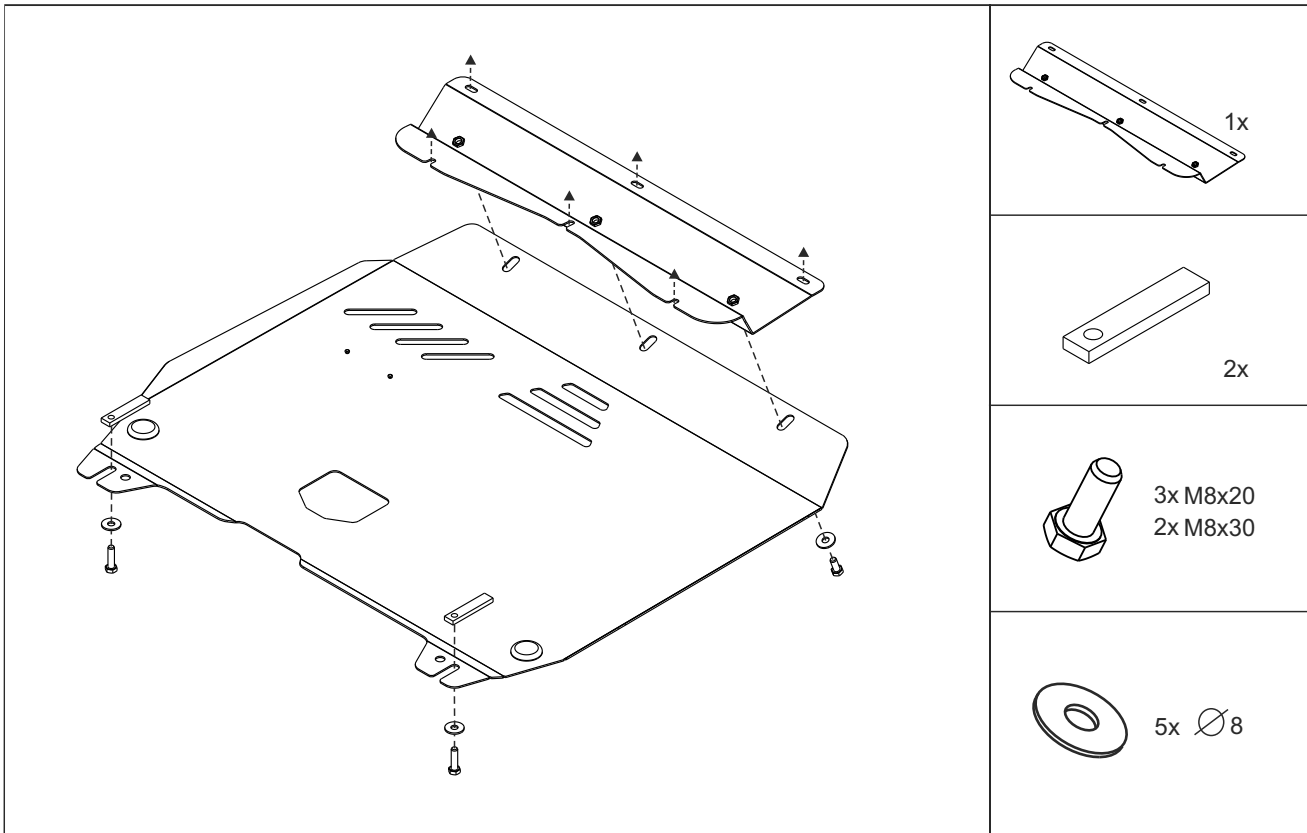

Part number:

Hyundai Veloster

10.2289

Year: 2012 -

GB Fitting instruction: engine undercover

Part number:

10.2289

GB

Read this mounting manual carefully, before you start the installation. Warranty is granted only when installation is done correctly by your HYUNDAI dealer.

Part number:

10.2289

1

2

3

Part number:

10.2289

4

5

6

Part number:

10.2289

7