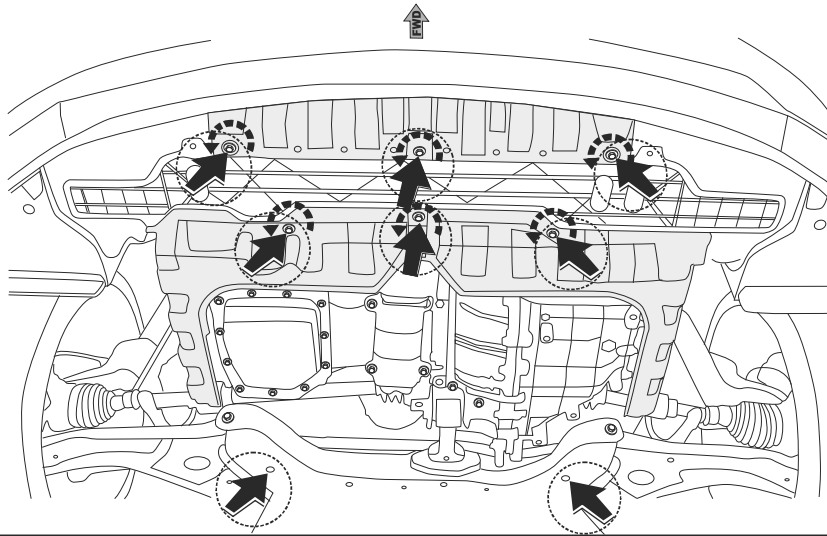

Part number:

Hyundai Veloster

10.2289

Year: 2012 -

GB Fitting instruction: engine undercover

Part number:

10.2289

GB

Read this mounting manual carefully, before you start the installation. Warranty is granted only when installation is done correctly by your HYUNDAI dealer.

Part number:

10.2289

1

2

3

Part number:

10.2289

4

5

6

Part number:

10.2289

7