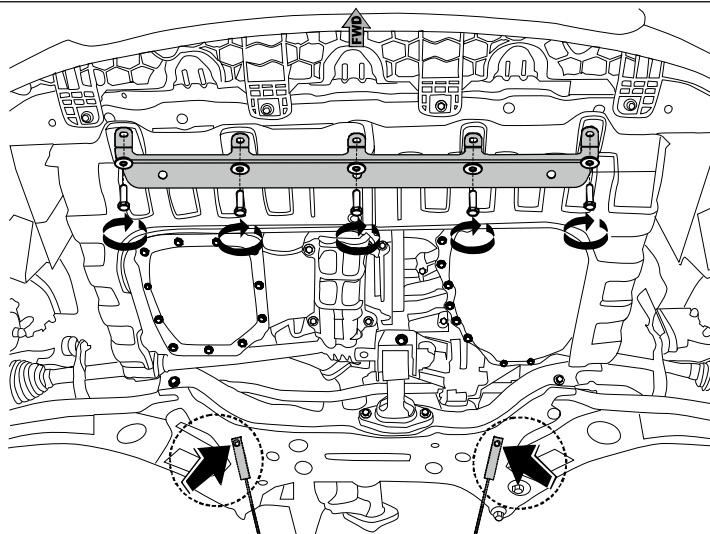

	Part number:
	10.1980

	 5x M6x20 5x M8x20
	 2x SD3007
	 5x Ø6 5x Ø8
	 2x РП 12001

GB Read this mounting manual carefully, before you start the installation. Warranty is granted only when installation is done correctly by your KIA dealer.

1

2

3

9,8 Nm

4

5

6

Part number: