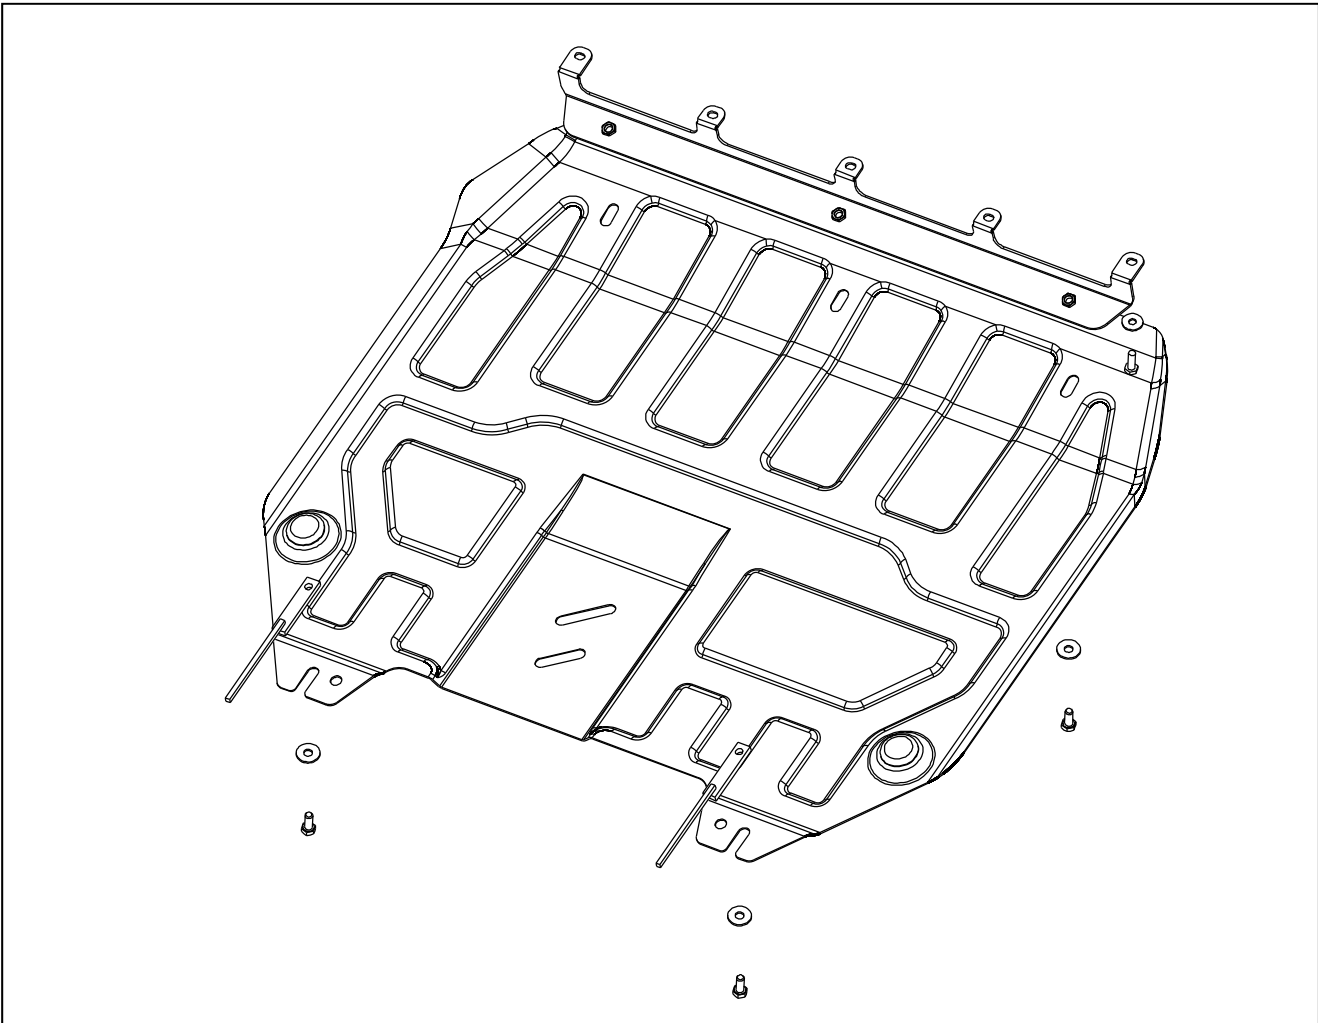

Hyundai iX20

1.4l, 1.6l

2011 -

10.1980

Genuine Accessories Installation Instructions

10.1980

	Part number:
	10.1980

Model name	iX20	GB Fitting instruction: engine undercover
Model year	2011-	

	Part number:
	10.1980

	 5x M6x20 5x M8x20
	 2x SD3007
	 5x Ø6 5x Ø8
	 2x РП 12001

GB Read this mounting manual carefully, before you start the installation. Warranty is granted only when installation is done correctly by your KIA dealer.

1

2

3

9,8 Nm

4

5

6

Part number: