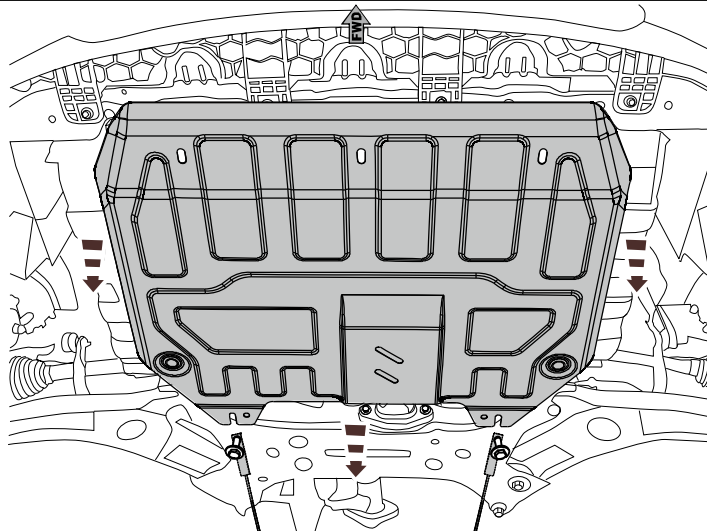

	Part number:
	10.1980

	 5x M6x20 5x M8x20
	 2x SD3007
	 5x Ø6 5x Ø8
	 2x РП 12001

GB Read this mounting manual carefully, before you start the installation. Warranty is granted only when installation is done correctly by your KIA dealer.

1

2

3

9,8 Nm

4

5

6

Part number: