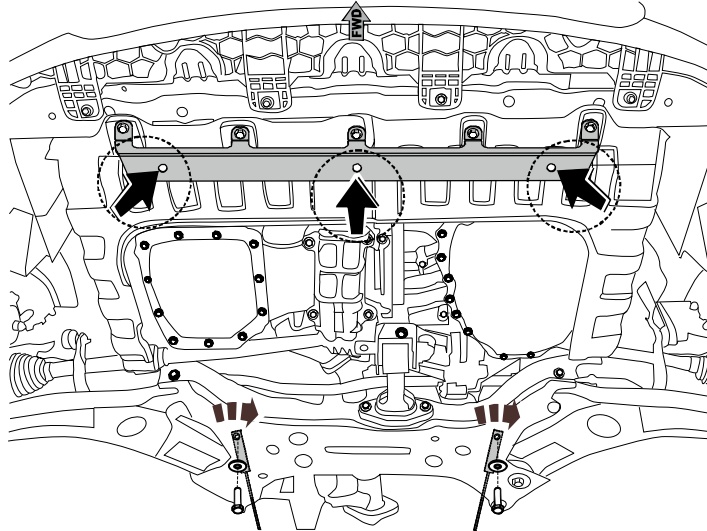

	Part number:
	10.1980

	 5x M6x20 5x M8x20
	 2x SD3007
	 5x Ø6 5x Ø8
	 2x РП 12001

GB Read this mounting manual carefully, before you start the installation. Warranty is granted only when installation is done correctly by your KIA dealer.

1

2

3

9,8 Nm

4

5

6

Part number: