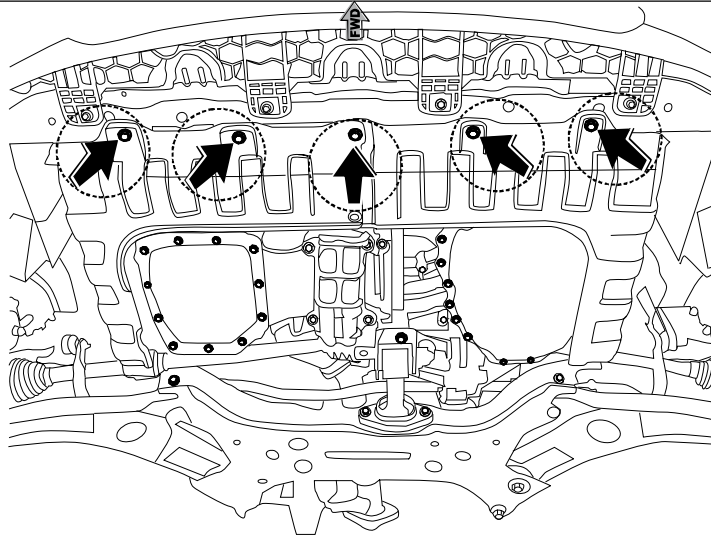

Hyundai iX20

1.4l, 1.6l

2011 -

10.1980

Genuine Accessories Installation Instructions

10.1980

	Part number:
	10.1980

Model name	iX20	GB Fitting instruction: engine undercover
Model year	2011-	

	Part number:
	10.1980

	 5x M6x20 5x M8x20
	 2x SD3007
	 5x Ø6 5x Ø8
	 2x РП 12001

GB Read this mounting manual carefully, before you start the installation. Warranty is granted only when installation is done correctly by your KIA dealer.

1

2

3

9,8 Nm

4

5

6

Part number: