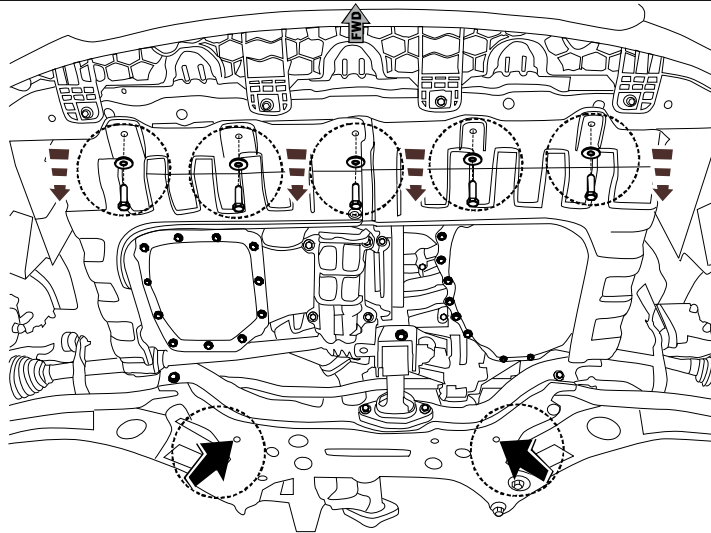

	Part number:
	10.1980

	 5x M6x20 5x M8x20
	 2x SD3007
	 5x Ø6 5x Ø8
	 2x РП 12001

GB Read this mounting manual carefully, before you start the installation. Warranty is granted only when installation is done correctly by your KIA dealer.

1

2

3

9,8 Nm

4

5

6

Part number: