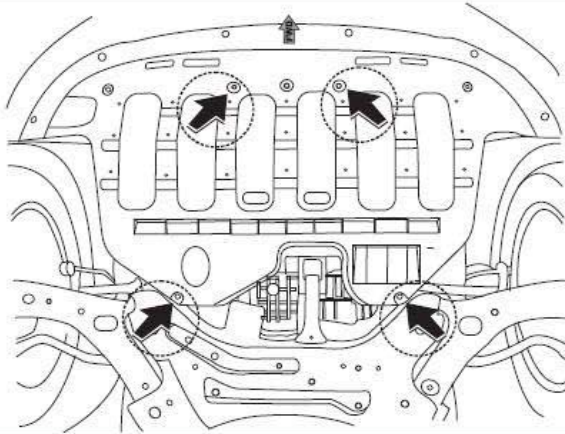

HYUNDAI

Genuine Accessories Installation Instructions

Model application
2,0

Installation time
30 min

Part number	10.1780	HYUNDAI	
-------------	---------	----------------	--

HYUNDAI

Part number:

10.1780

Model name ix 35

Model year 2010

GB Fitting instruction: engine undercover

HYUNDAI

Page
02

Read this mounting manual carefully, before you start the installation.

1

2

3

4

5

2x M8x40

6

24 Nm