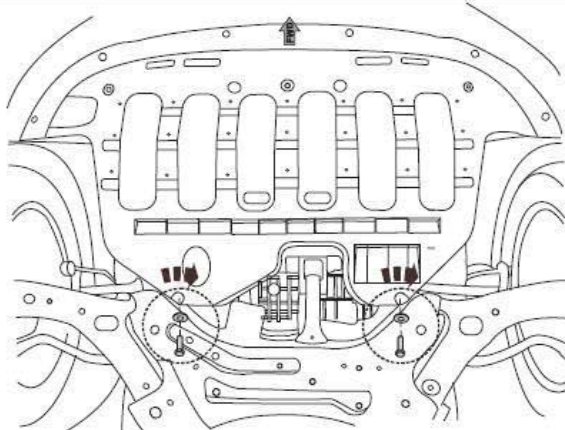

HYUNDAI

Genuine Accessories Installation Instructions

Model application
2,0

Installation time
30 min

Part number	10.1780	HYUNDAI	
-------------	---------	----------------	--

HYUNDAI

Part number:

10.1780

Model name ix 35

Model year 2010

GB Fitting instruction: engine undercover

HYUNDAI

Page
02

Read this mounting manual carefully, before you start the installation.

1

2

3

4

5

2x M8x40

6

24 Nm