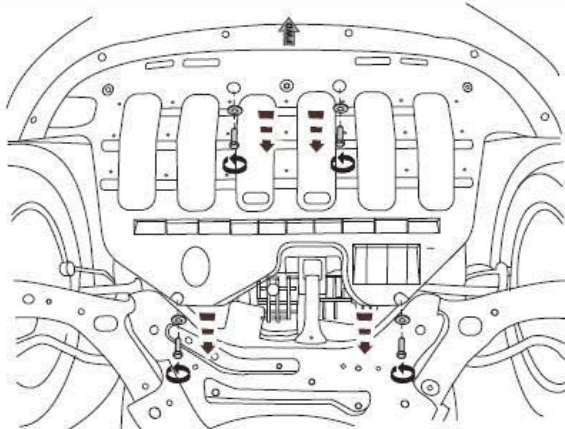

HYUNDAI

Genuine Accessories Installation Instructions

Model application
2,0

Installation time
30 min

Part number	10.1780	HYUNDAI	
-------------	---------	----------------	--

HYUNDAI

Part number:

10.1780

Model name ix 35

Model year 2010

GB Fitting instruction: engine undercover

HYUNDAI

Page
02

Read this mounting manual carefully, before you start the installation.

1

2