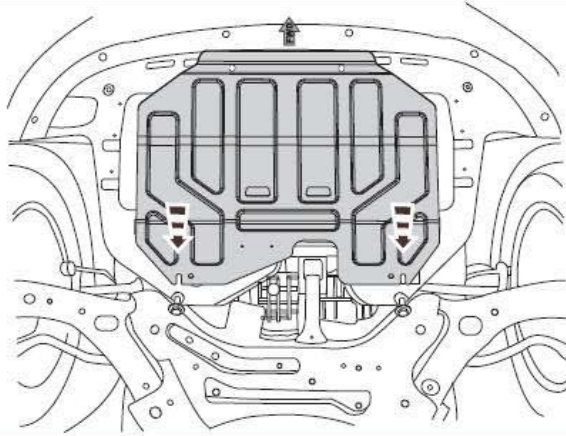

HYUNDAI

Genuine Accessories Installation Instructions

Model application
2,0

Installation time
30 min

Part number	10.1780	HYUNDAI	
-------------	---------	----------------	--

HYUNDAI

Part number:

10.1780

Model name ix 35

Model year 2010

GB Fitting instruction: engine undercover

HYUNDAI

Page
02

Read this mounting manual carefully, before you start the installation.

1

2

3

4

5

2x M8x40

6

24 Nm