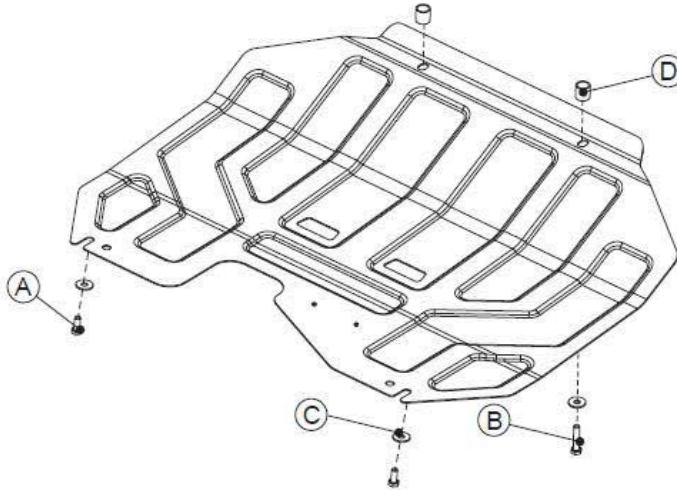

HYUNDAI

Genuine Accessories Installation Instructions

Model application
2,0

Installation time
30 min

Part number	10.1780	HYUNDAI	
-------------	---------	----------------	--

HYUNDAI

Part number:

10.1780

Model name ix 35

Model year 2010

GB Fitting instruction: engine undercover

HYUNDAI

Page
02

Read this mounting manual carefully, before you start the installation.

1

2

3

4

5

2x M8x40

6

24 Nm