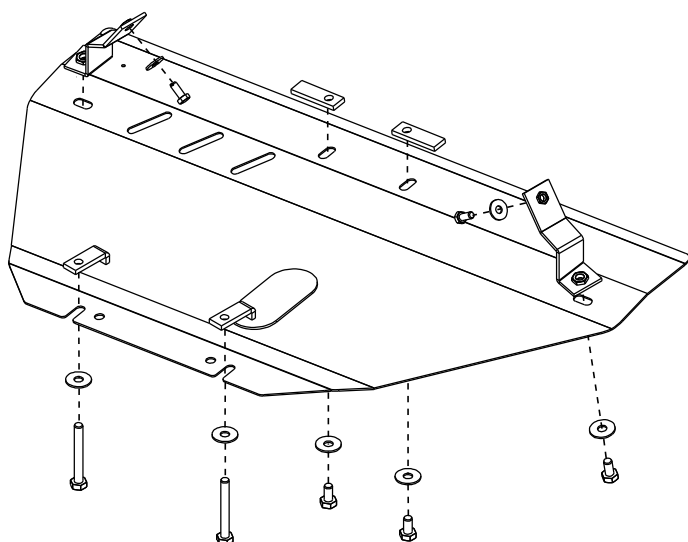

Model name Genesis

Model year 2009-

GB Fitting instruction: engine undercover

Part number
10.1584 / 10.1585

HYUNDAI

Page
02

HYUNDAI

Part number:

10.1584 / 10.1585

 2x M8x16
 4x M10x20
 2x M10x80

 2x Ø8
 6x Ø10

 2x SD3003

 2x SD16002

 2x

GB

Read this mounting manual carefully, before you start the installation.