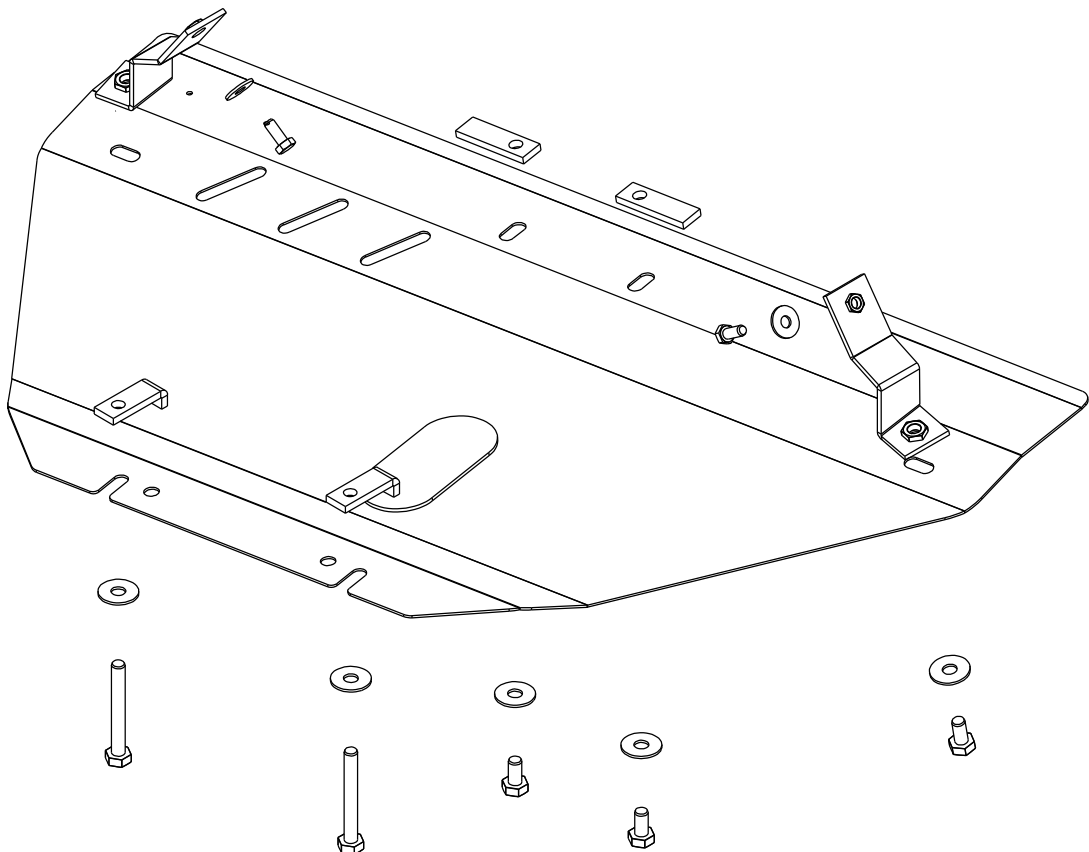

HYUNDAI

Part name

Engine undercover

Part number

10.1584 / 10.1585

Genuine Accessories Installation Instructions

Model application

3,8

Installation time

30 min

Part number
10.1584 / 10.1585

HYUNDAI

Date
02/2011

HYUNDAI

Part number:

10.1584 / 10.1585

Model name Genesis

Model year 2009-

GB Fitting instruction: engine undercover

Part number
10.1584 / 10.1585

HYUNDAI

Page
02

HYUNDAI

Part number:

10.1584 / 10.1585

 2x M8x16
 4x M10x20
 2x M10x80

 2x Ø8
 6x Ø10

 2x SD3003

 2x SD16002

 2x

GB

Read this mounting manual carefully, before you start the installation.