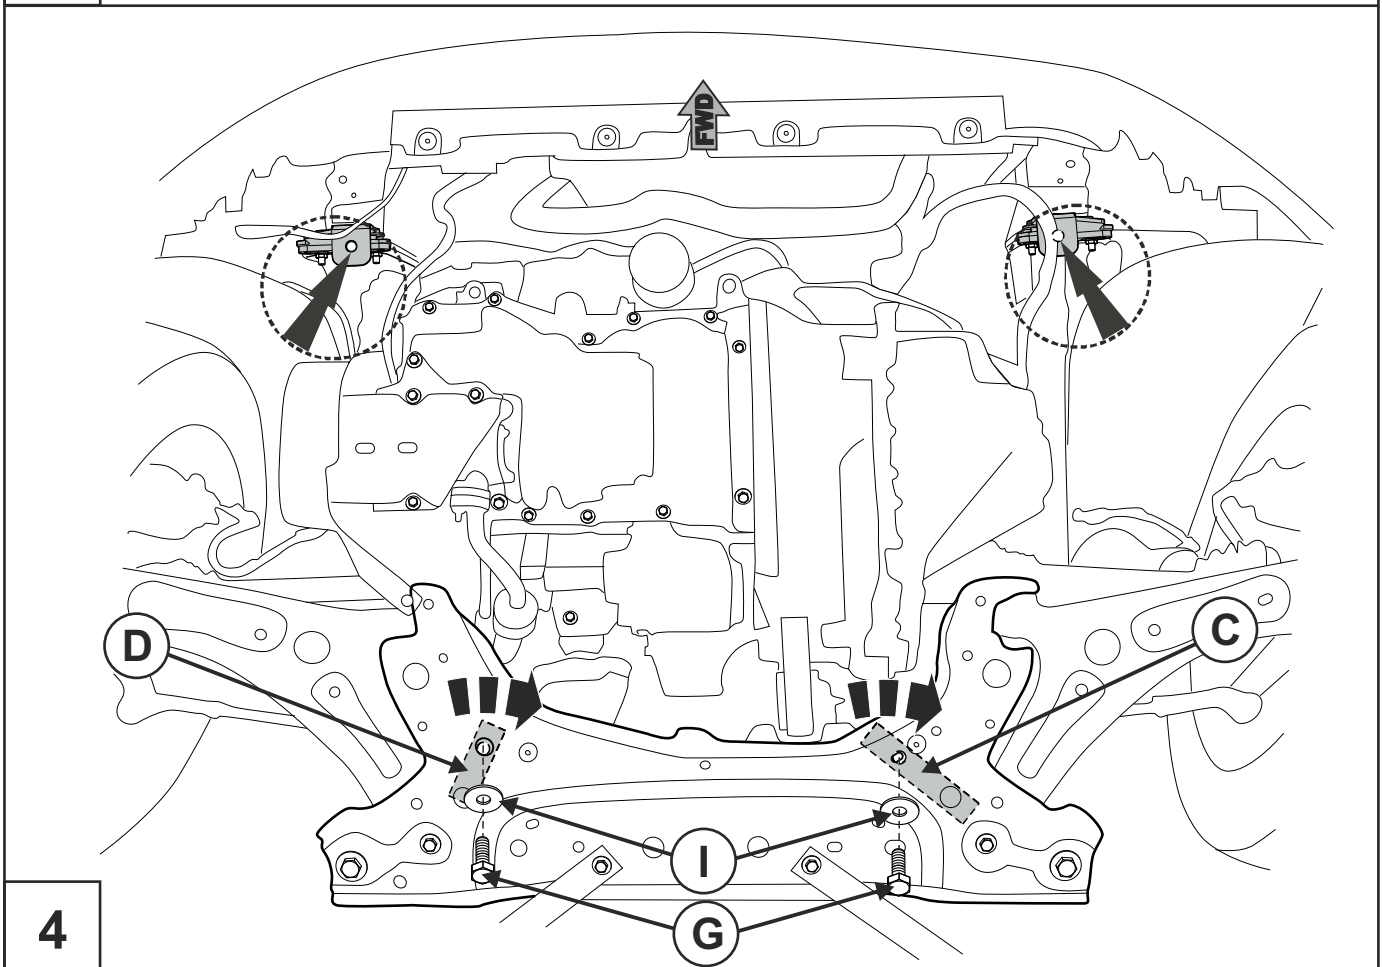

Ford EcoSport (1,6 MT; 2,0 MT)

2014

08.2507 V1

09/06/14

1/7

**GB** Location/Position Arrow

**GB** Movement Arrow

5

6

7