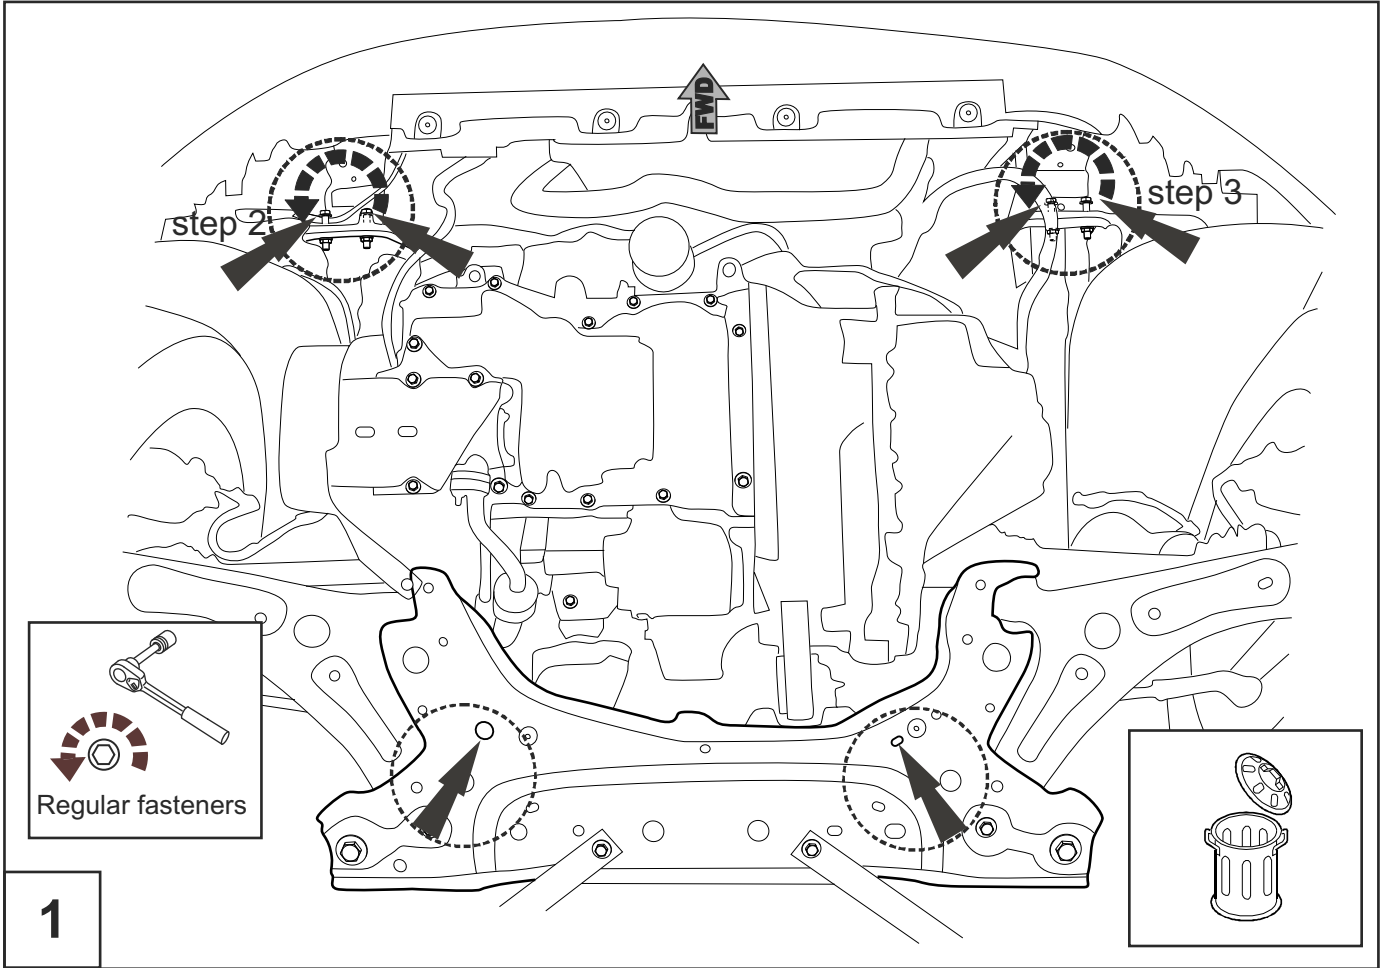

Ford EcoSport (1,6 MT; 2,0 MT)

2014

08.2507 V1

09/06/14

1/7

**GB** Location/Position Arrow

**GB** Movement Arrow

5

6

7